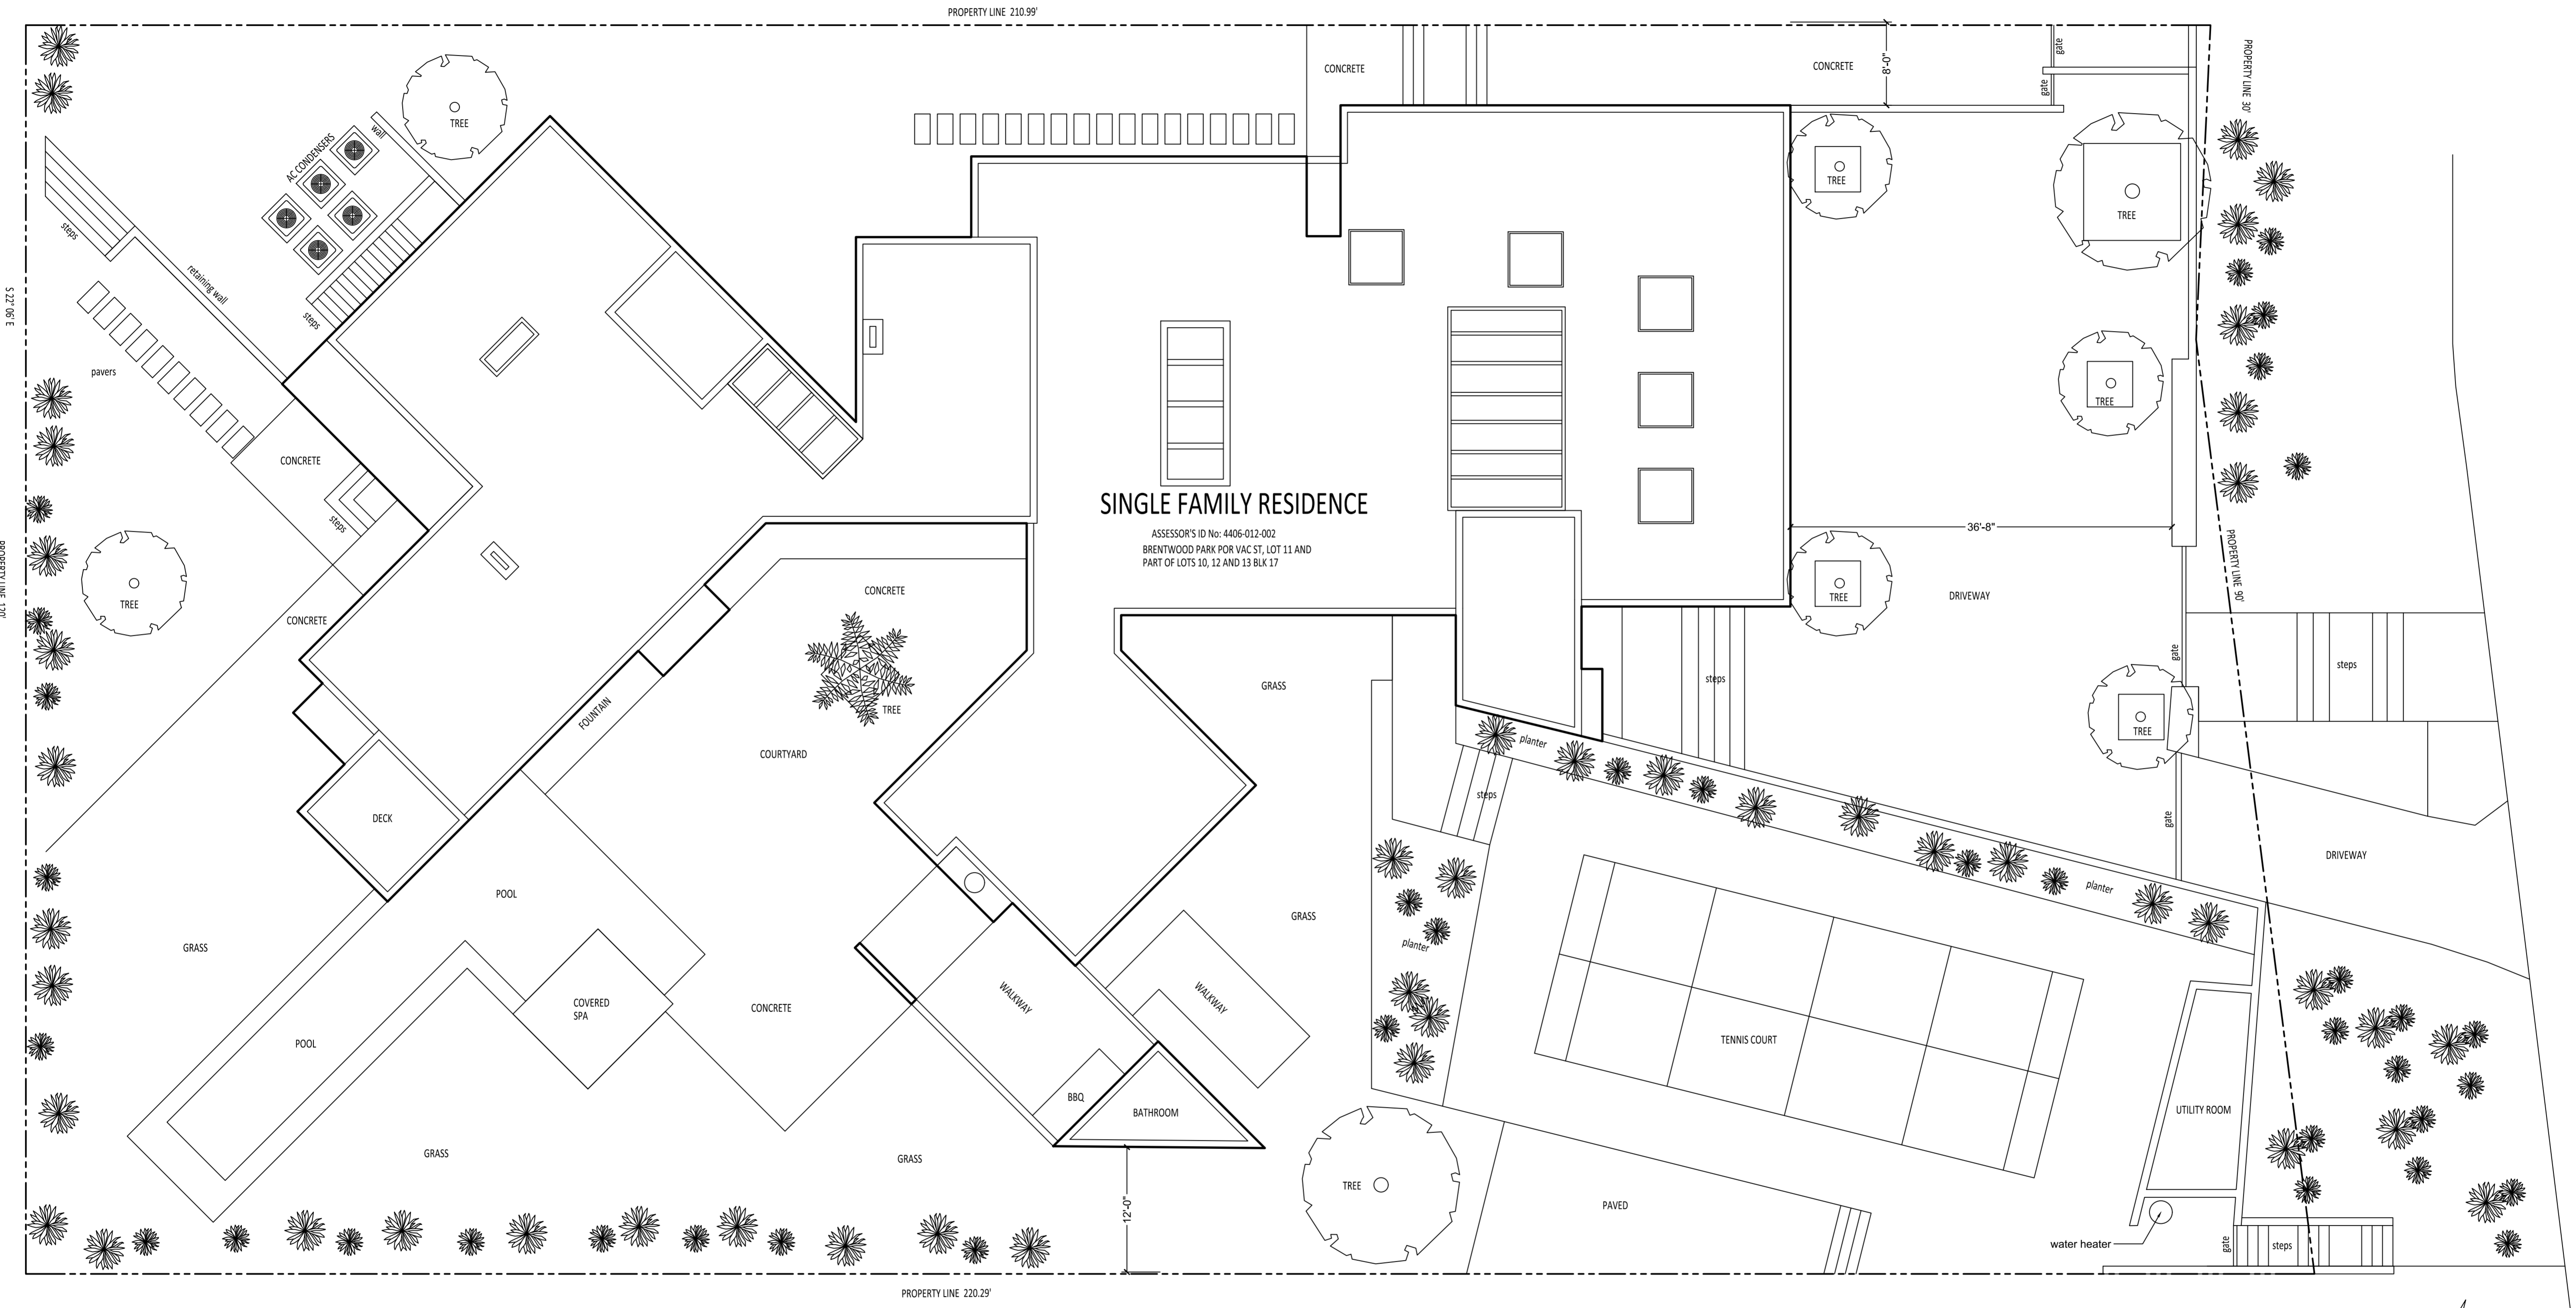

BURLINGAME AVE

SINGLE FAMILY RESIDENCE

ASSESSOR'S ID No: 4406-012-002
BRENTWOOD PARK POR VAC ST, LOT 11 AND
PART OF LOTS 10, 12 AND 13 BLK 17

SITE PLAN

THIS IS NOT A SURVEY

SCALE: 1/8" = 1'-0"

FIRST FLOOR PLAN