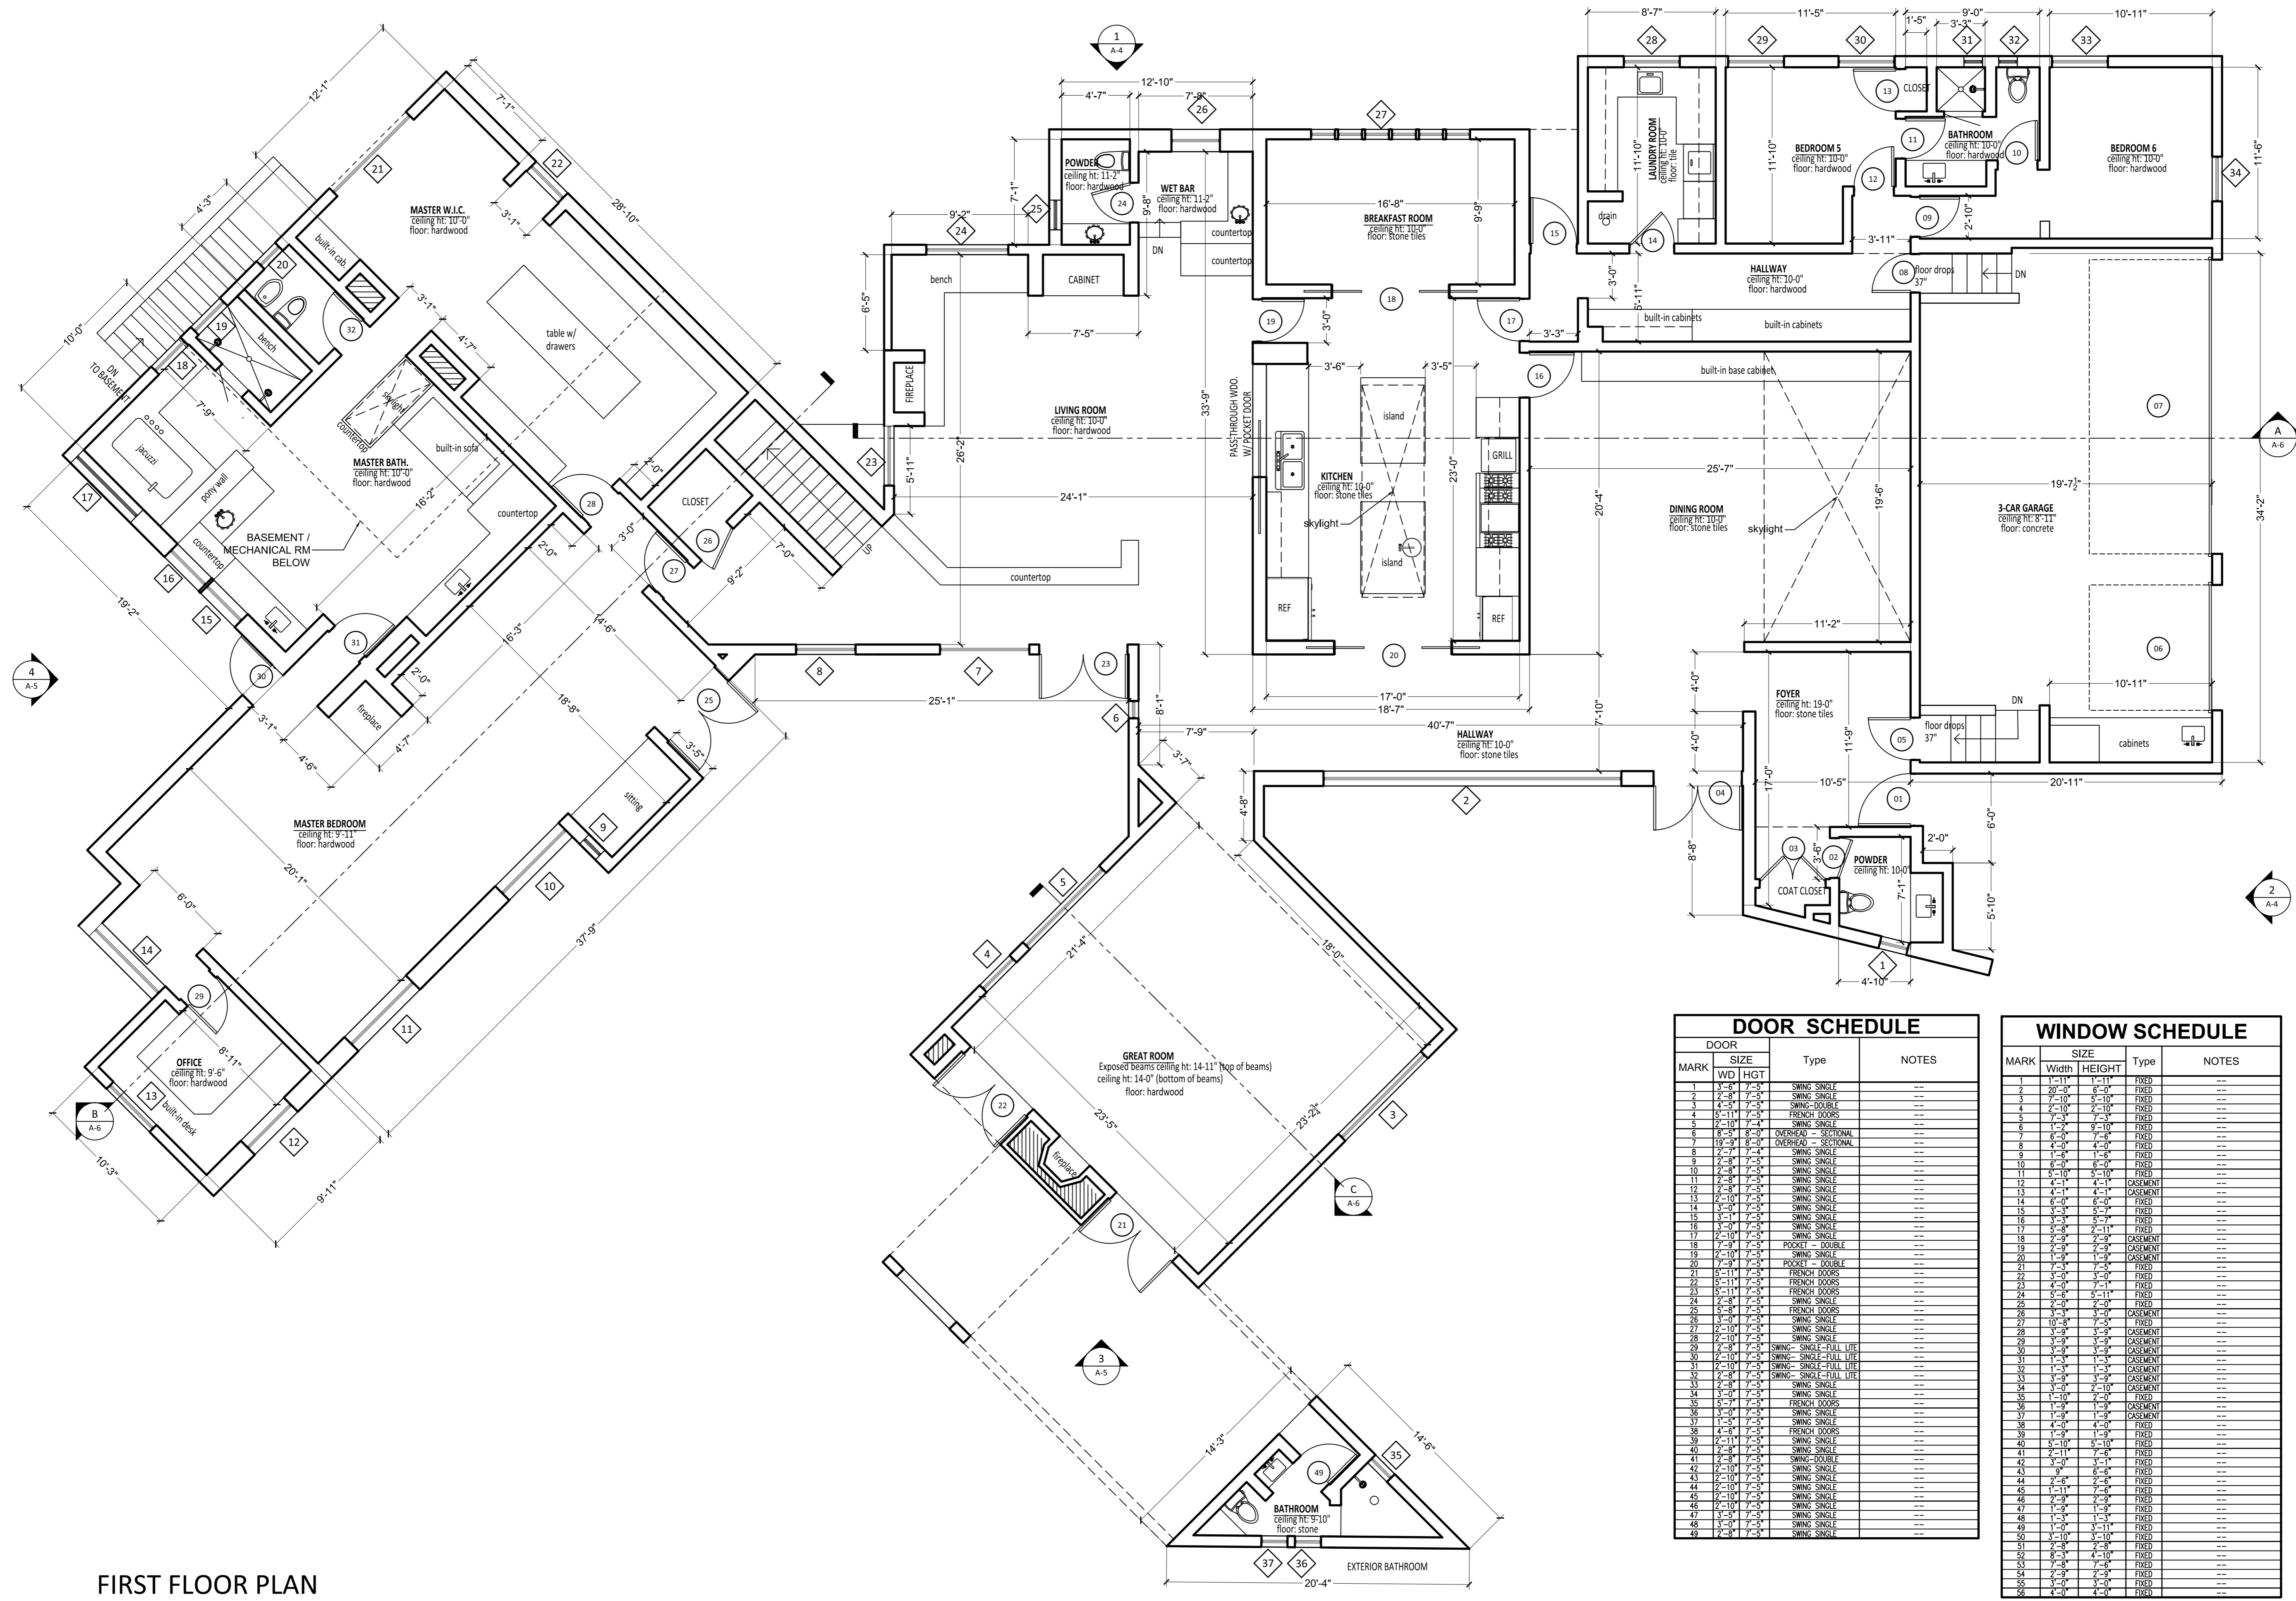

FIRST FLOOR PLAN

FIRST FLOOR: 6,092 SF
2ND FLOOR: 2,227 SF
GARAGE: 716 SF
TOTAL: 9035 SF

DOOR SCHEDULE

MARK	SIZE		Type	NOTES
	WD	HGT		
1	1'-11"	7'-5"	SWING SINGLE	---
2	2'-8"	7'-5"	SWING SINGLE	---
3	4'-5"	7'-5"	SWING DOUBLE	---
4	8'-11"	7'-5"	FRENCH DOORS	---
5	2'-10"	7'-4"	SWING SINGLE	---
6	8'-5"	8'-0"	OVERHEAD - SECTIONAL	---
7	19'-9"	8'-0"	OVERHEAD - SECTIONAL	---
8	2'-7"	7'-4"	SWING SINGLE	---
9	2'-8"	7'-5"	SWING SINGLE	---
10	2'-8"	7'-5"	SWING SINGLE	---
11	2'-8"	7'-5"	SWING SINGLE	---
12	2'-8"	7'-5"	SWING SINGLE	---
13	2'-10"	7'-5"	SWING SINGLE	---
14	3'-0"	7'-5"	SWING SINGLE	---
15	3'-1"	7'-5"	SWING SINGLE	---
16	3'-0"	7'-5"	SWING SINGLE	---
17	2'-10"	7'-5"	SWING SINGLE	---
18	7'-9"	7'-5"	POCKET - DOUBLE	---
19	2'-10"	7'-5"	SWING SINGLE	---
20	7'-9"	7'-5"	POCKET - DOUBLE	---
21	5'-11"	7'-5"	FRENCH DOORS	---
22	5'-11"	7'-5"	FRENCH DOORS	---
23	5'-11"	7'-5"	FRENCH DOORS	---
24	5'-8"	7'-5"	SWING SINGLE	---
25	5'-8"	7'-5"	FRENCH DOORS	---
26	3'-0"	7'-5"	SWING SINGLE	---
27	2'-10"	7'-5"	SWING SINGLE	---
28	2'-10"	7'-5"	SWING SINGLE	---
29	2'-8"	7'-5"	SWING SINGLE - FULL LITE	---
30	2'-10"	7'-5"	SWING SINGLE - FULL LITE	---
31	2'-10"	7'-5"	SWING SINGLE - FULL LITE	---
32	2'-8"	7'-5"	SWING SINGLE - FULL LITE	---
33	3'-0"	7'-5"	SWING SINGLE	---
34	3'-0"	7'-5"	SWING SINGLE	---
35	3'-7"	7'-5"	FRENCH DOORS	---
36	3'-0"	7'-5"	SWING SINGLE	---
37	1'-5"	7'-5"	SWING SINGLE	---
38	4'-6"	7'-5"	FRENCH DOORS	---
39	2'-11"	7'-5"	SWING SINGLE	---
40	2'-8"	7'-5"	SWING SINGLE	---
41	2'-8"	7'-5"	SWING SINGLE	---
42	2'-8"	7'-5"	SWING DOUBLE	---
43	2'-10"	7'-5"	SWING SINGLE	---
44	2'-10"	7'-5"	SWING SINGLE	---
45	2'-10"	7'-5"	SWING SINGLE	---
46	2'-10"	7'-5"	SWING SINGLE	---
47	2'-8"	7'-5"	SWING SINGLE	---
48	3'-3"	7'-5"	SWING SINGLE	---
49	3'-0"	7'-5"	SWING SINGLE	---
50	2'-8"	7'-5"	SWING SINGLE	---

WINDOW SCHEDULE