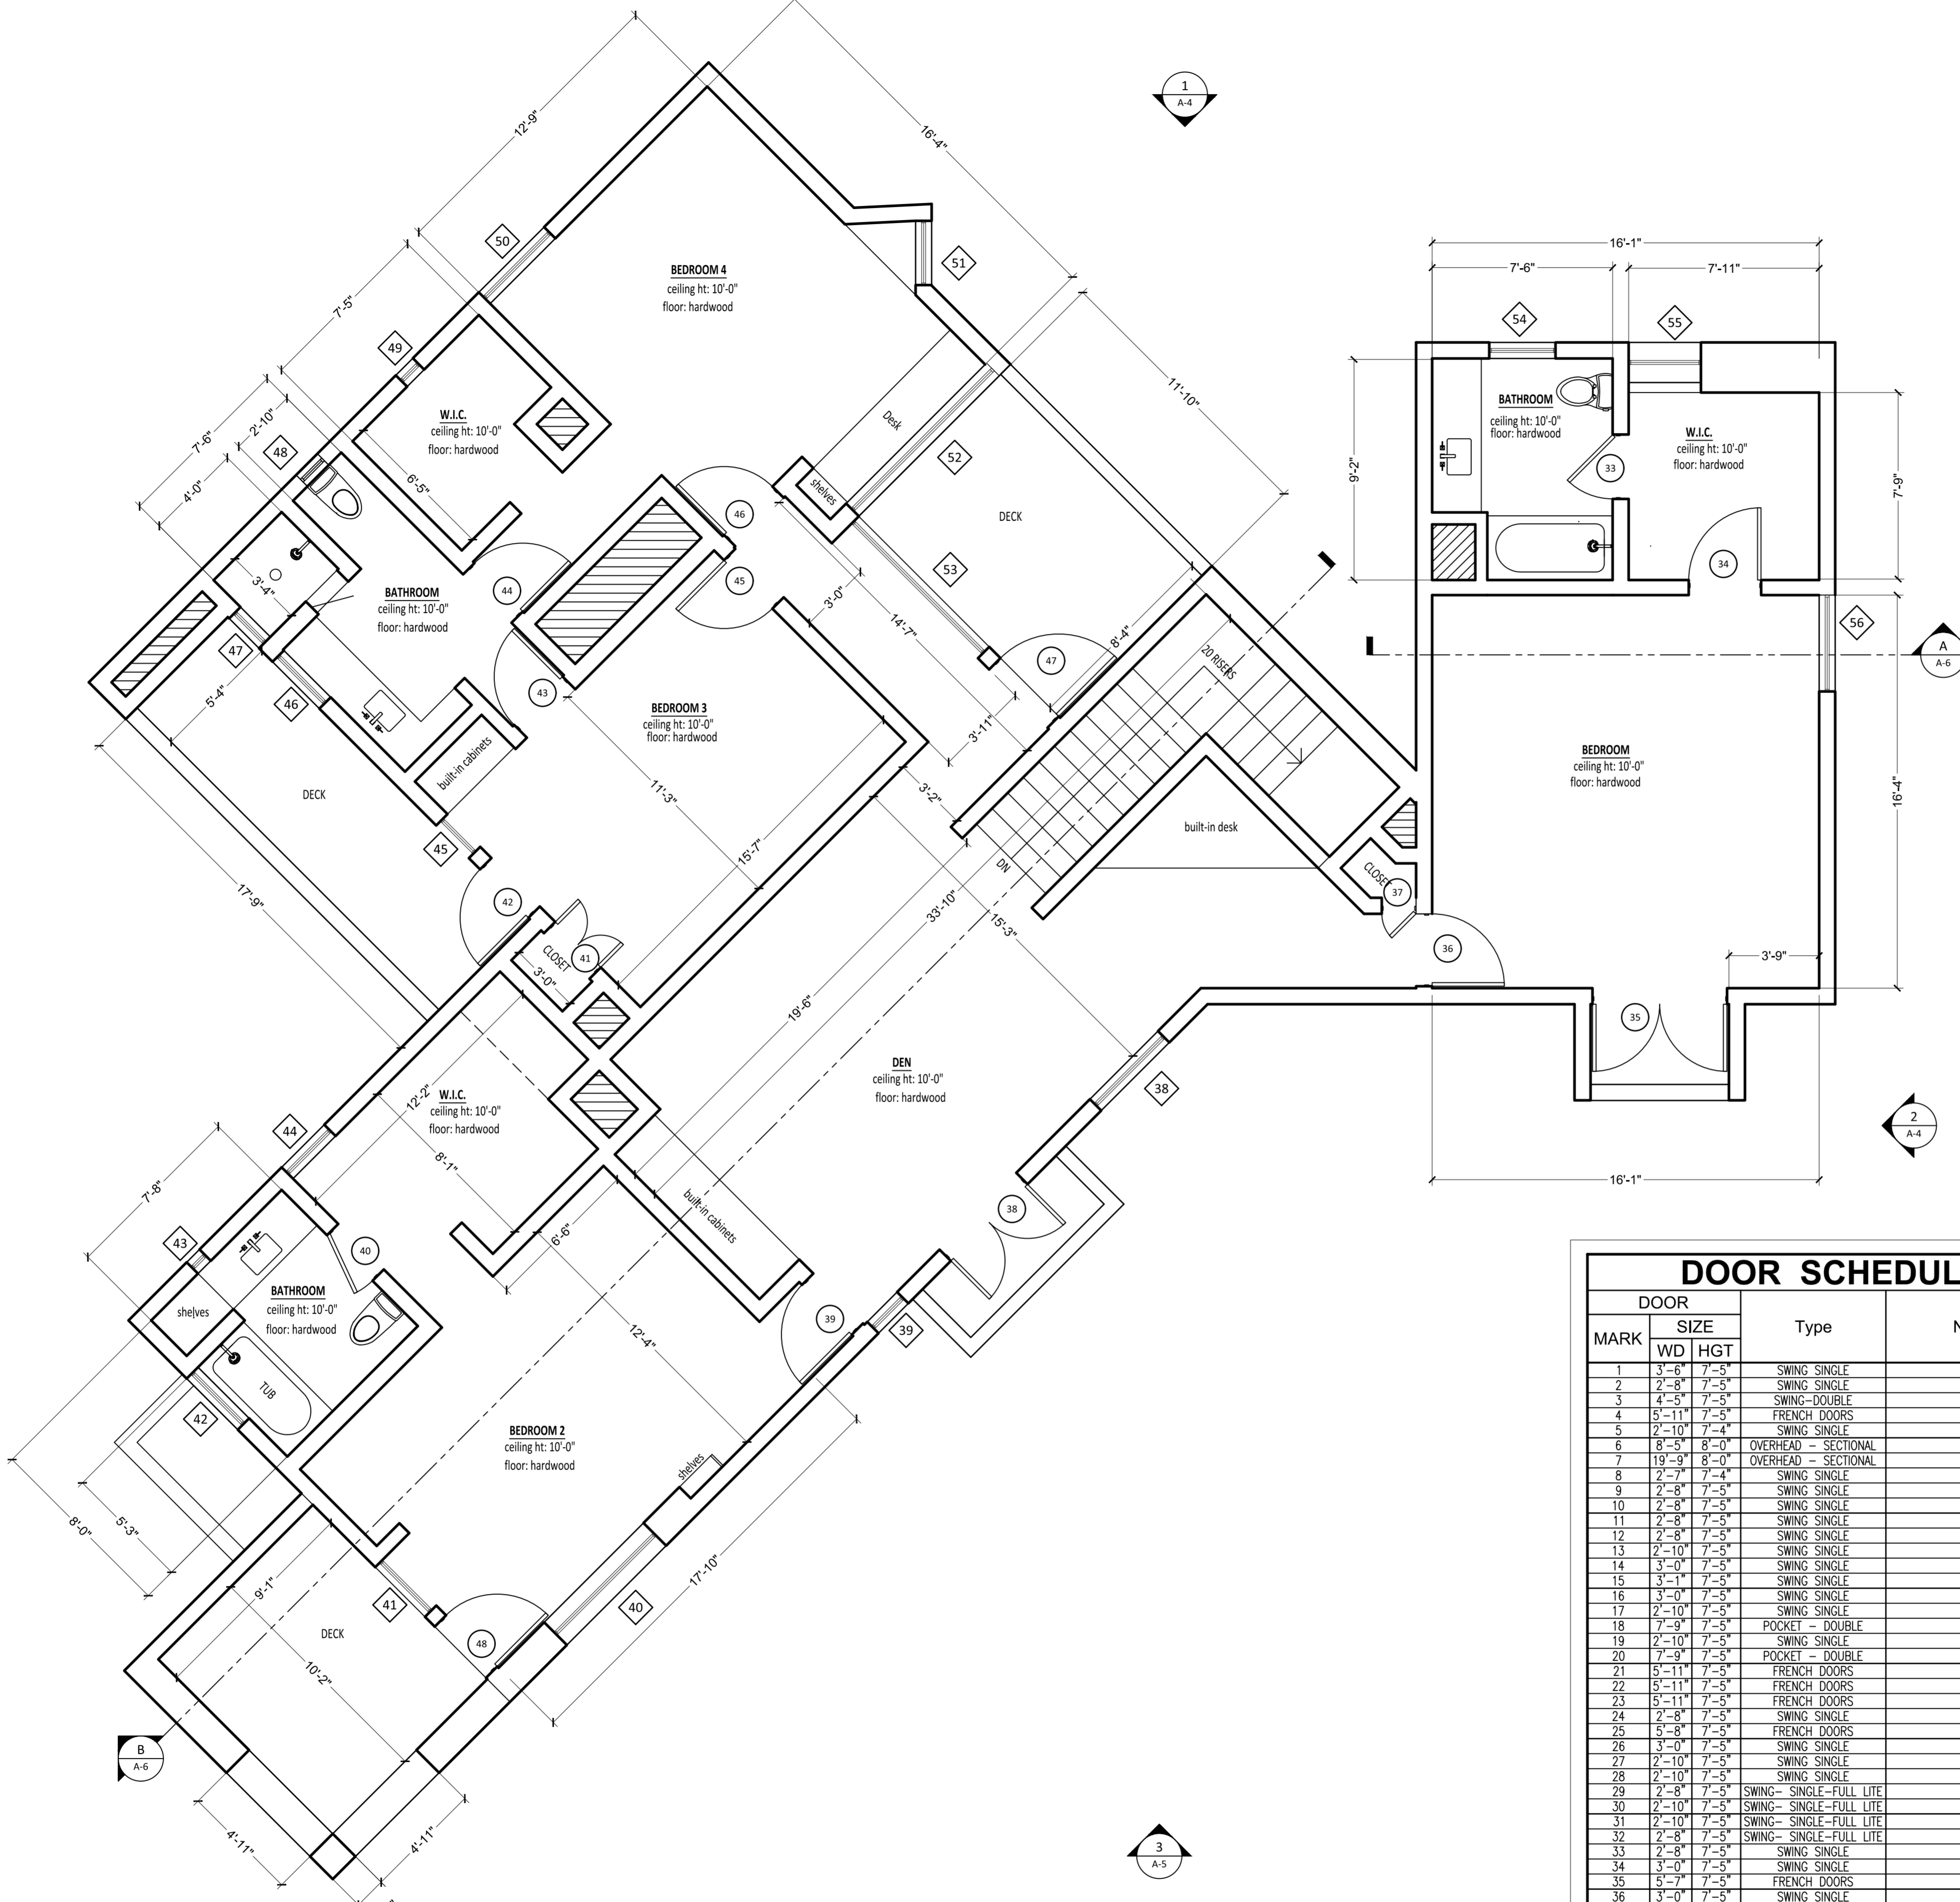

SECOND FLOOR PLAN

DOOR SCHEDULE				
MARK	SIZE		Type	NOTES
	WD	HGT		
1	3'-6"	7'-5"	SWING SINGLE	--
2	2'-8"	7'-5"	SWING SINGLE	--
3	4'-5"	7'-5"	SWING DOUBLE	--
4	5'-11"	7'-5"	FRENCH DOORS	--
5	2'-10"	7'-4"	SWING SINGLE	--
6	8'-5"	8'-0"	OVERHEAD - SECTIONAL	--
7	19'-9"	8'-0"	OVERHEAD - SECTIONAL	--
8	2'-7"	7'-4"	SWING SINGLE	--
9	2'-8"	7'-5"	SWING SINGLE	--
10	2'-8"	7'-5"	SWING SINGLE	--
11	2'-8"	7'-5"	SWING SINGLE	--
12	2'-8"	7'-5"	SWING SINGLE	--
13	2'-10"	7'-5"	SWING SINGLE	--
14	3'-0"	7'-5"	SWING SINGLE	--
15	3'-11"	7'-5"	SWING SINGLE	--
16	3'-0"	7'-5"	SWING SINGLE	--
17	2'-10"	7'-5"	SWING SINGLE	--
18	7'-9"	7'-5"	POCKET - DOUBLE	--
19	2'-10"	7'-5"	SWING SINGLE	--
20	7'-9"	7'-5"	POCKET - DOUBLE	--
21	5'-11"	7'-5"	FRENCH DOORS	--
22	5'-11"	7'-5"	FRENCH DOORS	--
23	5'-11"	7'-5"	FRENCH DOORS	--
24	2'-8"	7'-5"	SWING SINGLE	--
25	5'-8"	7'-5"	FRENCH DOORS	--
26	3'-0"	7'-5"	SWING SINGLE	--
27	2'-10"	7'-5"	SWING SINGLE	--
28	2'-10"	7'-5"	SWING SINGLE	--
29	2'-8"	7'-5"	SWING - SINGLE-FULL LITE	--
30	2'-10"	7'-5"	SWING - SINGLE-FULL LITE	--
31	2'-10"	7'-5"	SWING - SINGLE-FULL LITE	--
32	2'-8"	7'-5"	SWING - SINGLE-FULL LITE	--
33	2'-8"	7'-5"	SWING SINGLE	--
34	3'-0"	7'-5"	SWING SINGLE	--
35	5'-7"	7'-5"	FRENCH DOORS	--
36	3'-0"	7'-5"	SWING SINGLE	--
37	1'-5"	7'-5"	SWING SINGLE	--
38	4'-6"	7'-5"	FRENCH DOORS	--
39	2'-11"	7'-5"	SWING SINGLE	--
40	2'-8"	7'-5"	SWING SINGLE	--
41	2'-8"	7'-5"	SWING-DOUBLE	--
42	2'-10"	7'-5"	SWING SINGLE	--
43	2'-10"	7'-5"	SWING SINGLE	--
44	2'-10"	7'-5"	SWING SINGLE	--
45	2'-10"	7'-5"	SWING SINGLE	--
46	2'-10"	7'-5"	SWING SINGLE	--
47	3'-5"	7'-5"	SWING SINGLE	--
48	3'-0"	7'-5"	SWING SINGLE	--
49	2'-8"	7'-5"	SWING SINGLE	--