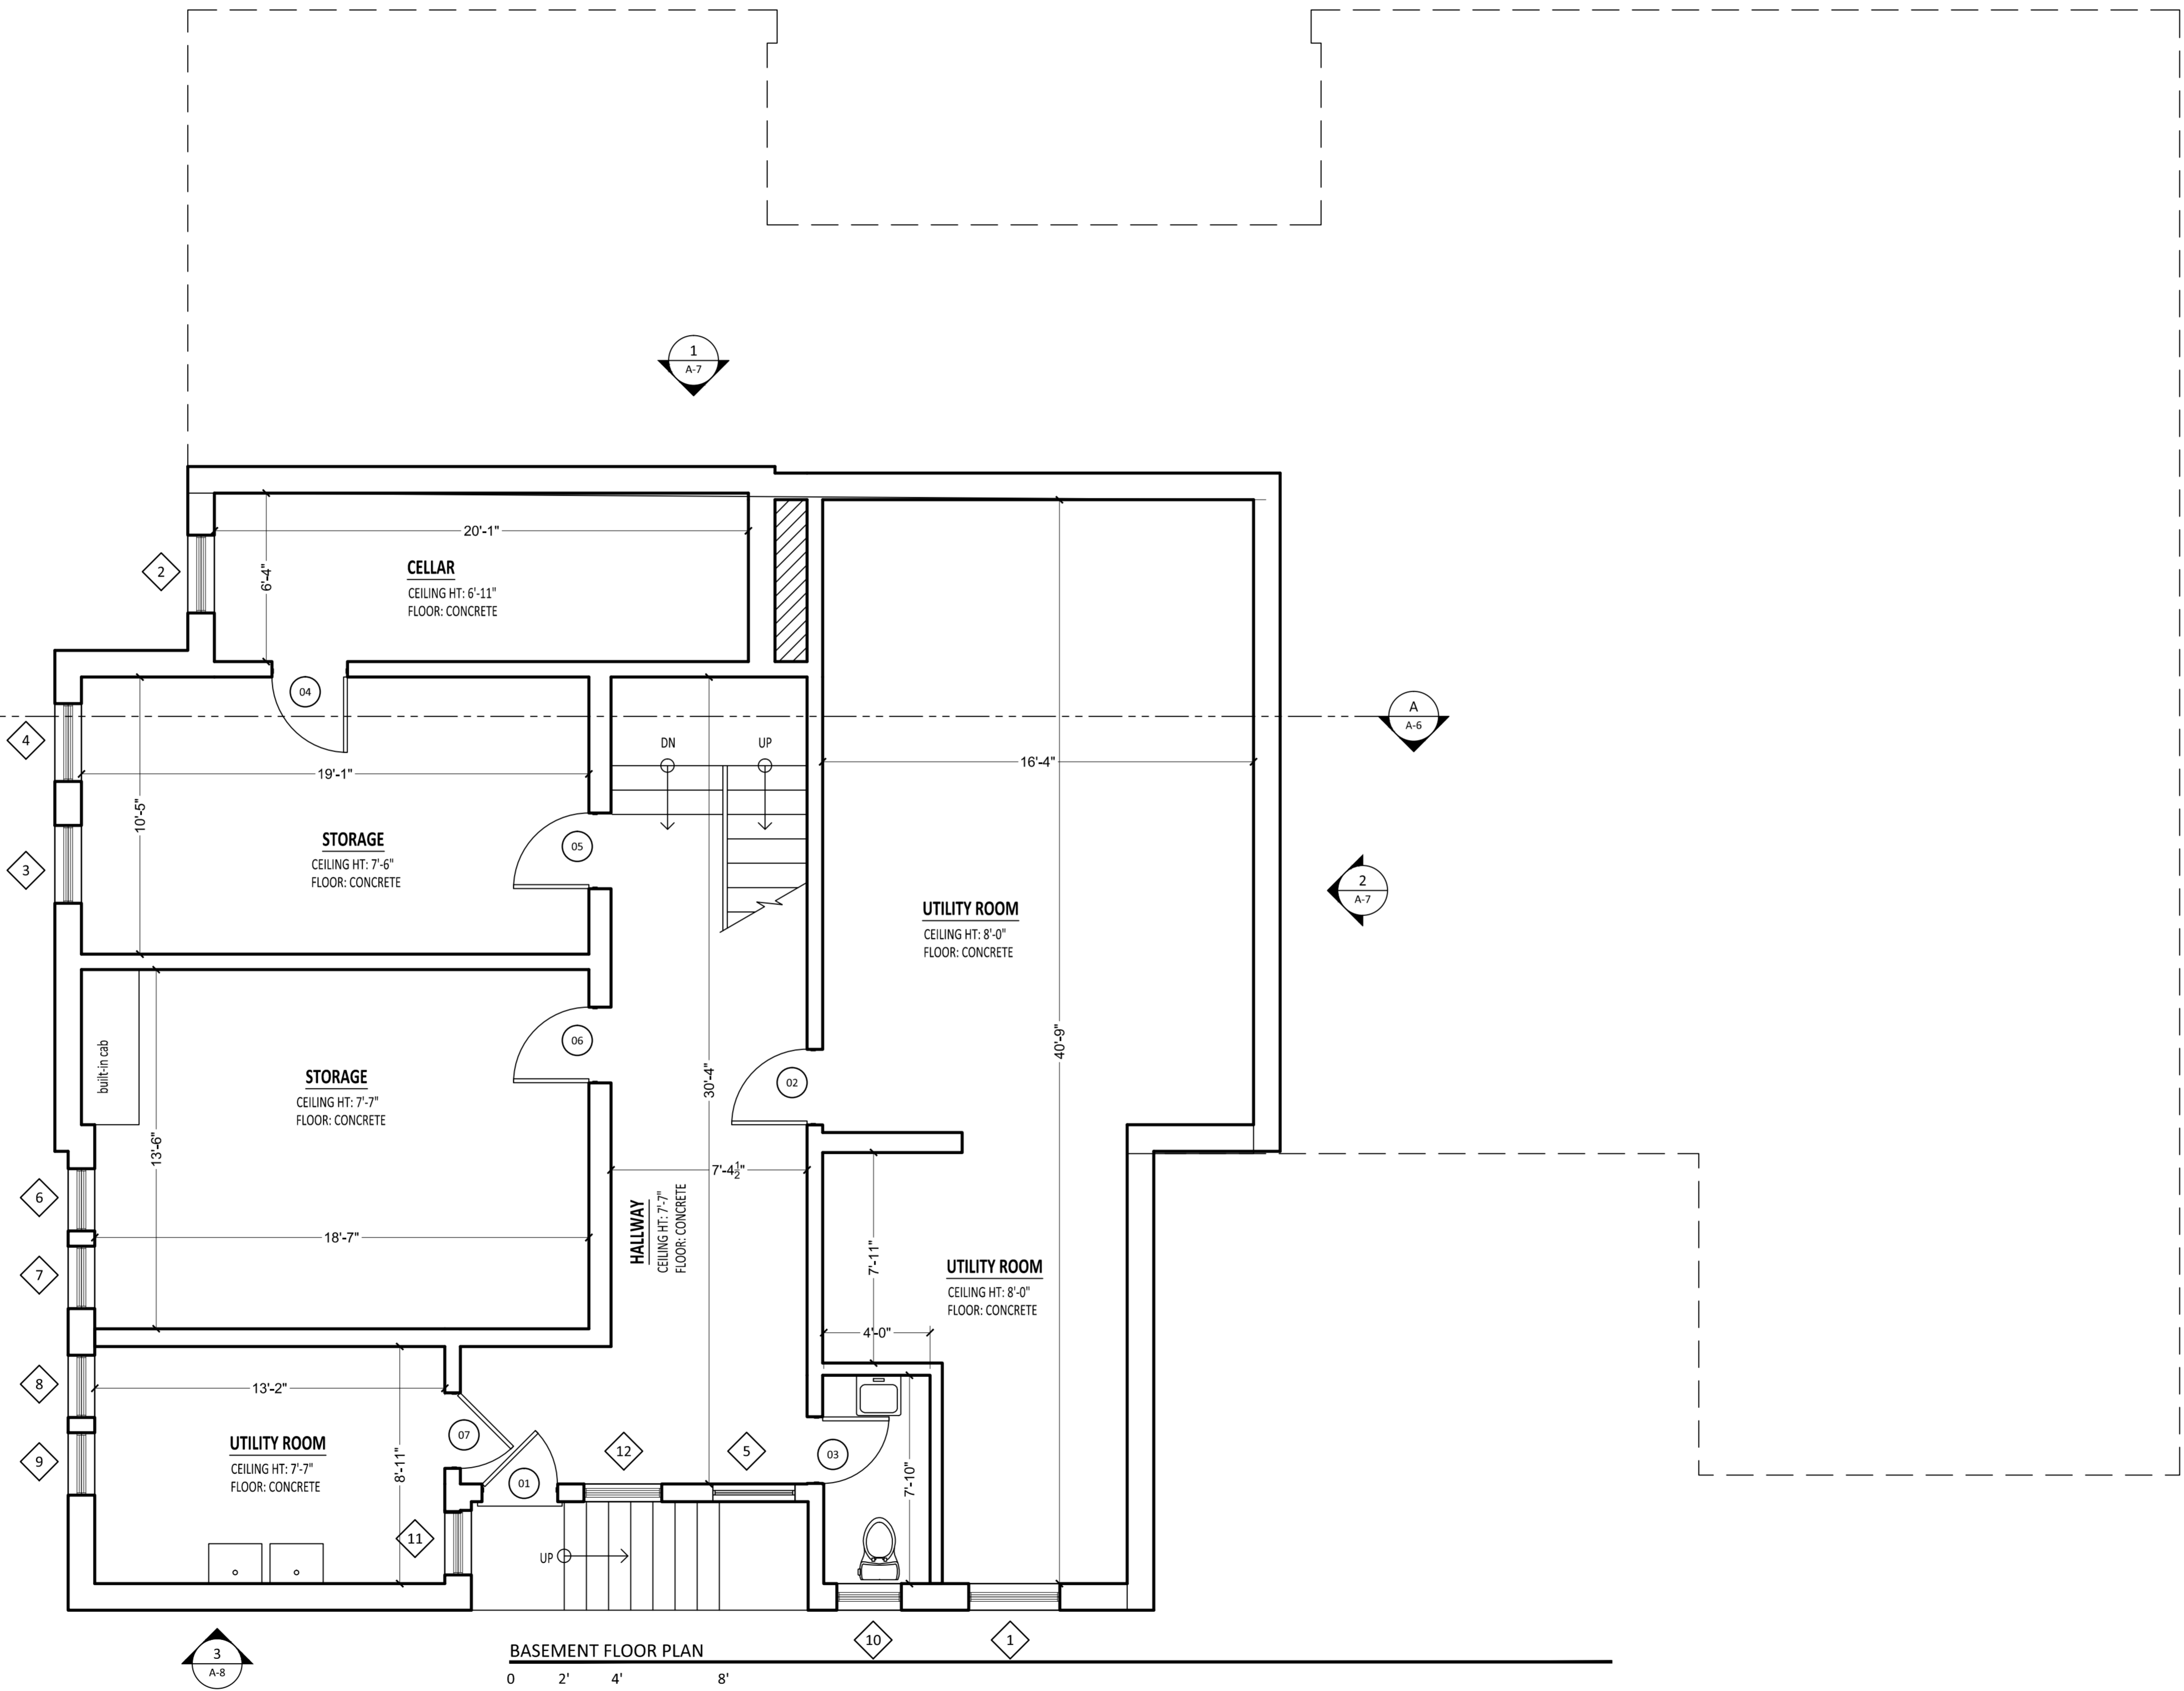

DOOR SCHEDULE			
MARK	DOOR SIZE		NOTES
	WD	HGT	
1	2'-10"	6'-2"	---
2	2'-10"	6'-2"	---
3	2'-6"	6'-2"	---
4	2'-10"	6'-2"	---
5	2'-10"	6'-2"	---
6	2'-10"	6'-2"	---
7	2'-10"	6'-2"	---

WINDOW SCHEDULE			
MARK	WINDOW SIZE		NOTES
	Width	HEIGHT	
1	3'-5"	4'-4"	---
2	2'-11"	4'-4"	---
3	2'-11"	4'-4"	---
4	2'-11"	4'-4"	---
5	3'-1"	1'-2"	---
6	2'-4"	4'-4"	---
7	2'-4"	4'-4"	---
8	2'-4"	4'-4"	---
9	2'-4"	4'-4"	---
10	2'-5"	2'-6"	---
11	2'-5"	4'-4"	---
12	2'-11"	3'-10"	---

BASEMENT FLOOR PLAN
0 2' 4' 8'
SCALE: 1/4" = 1'-0"