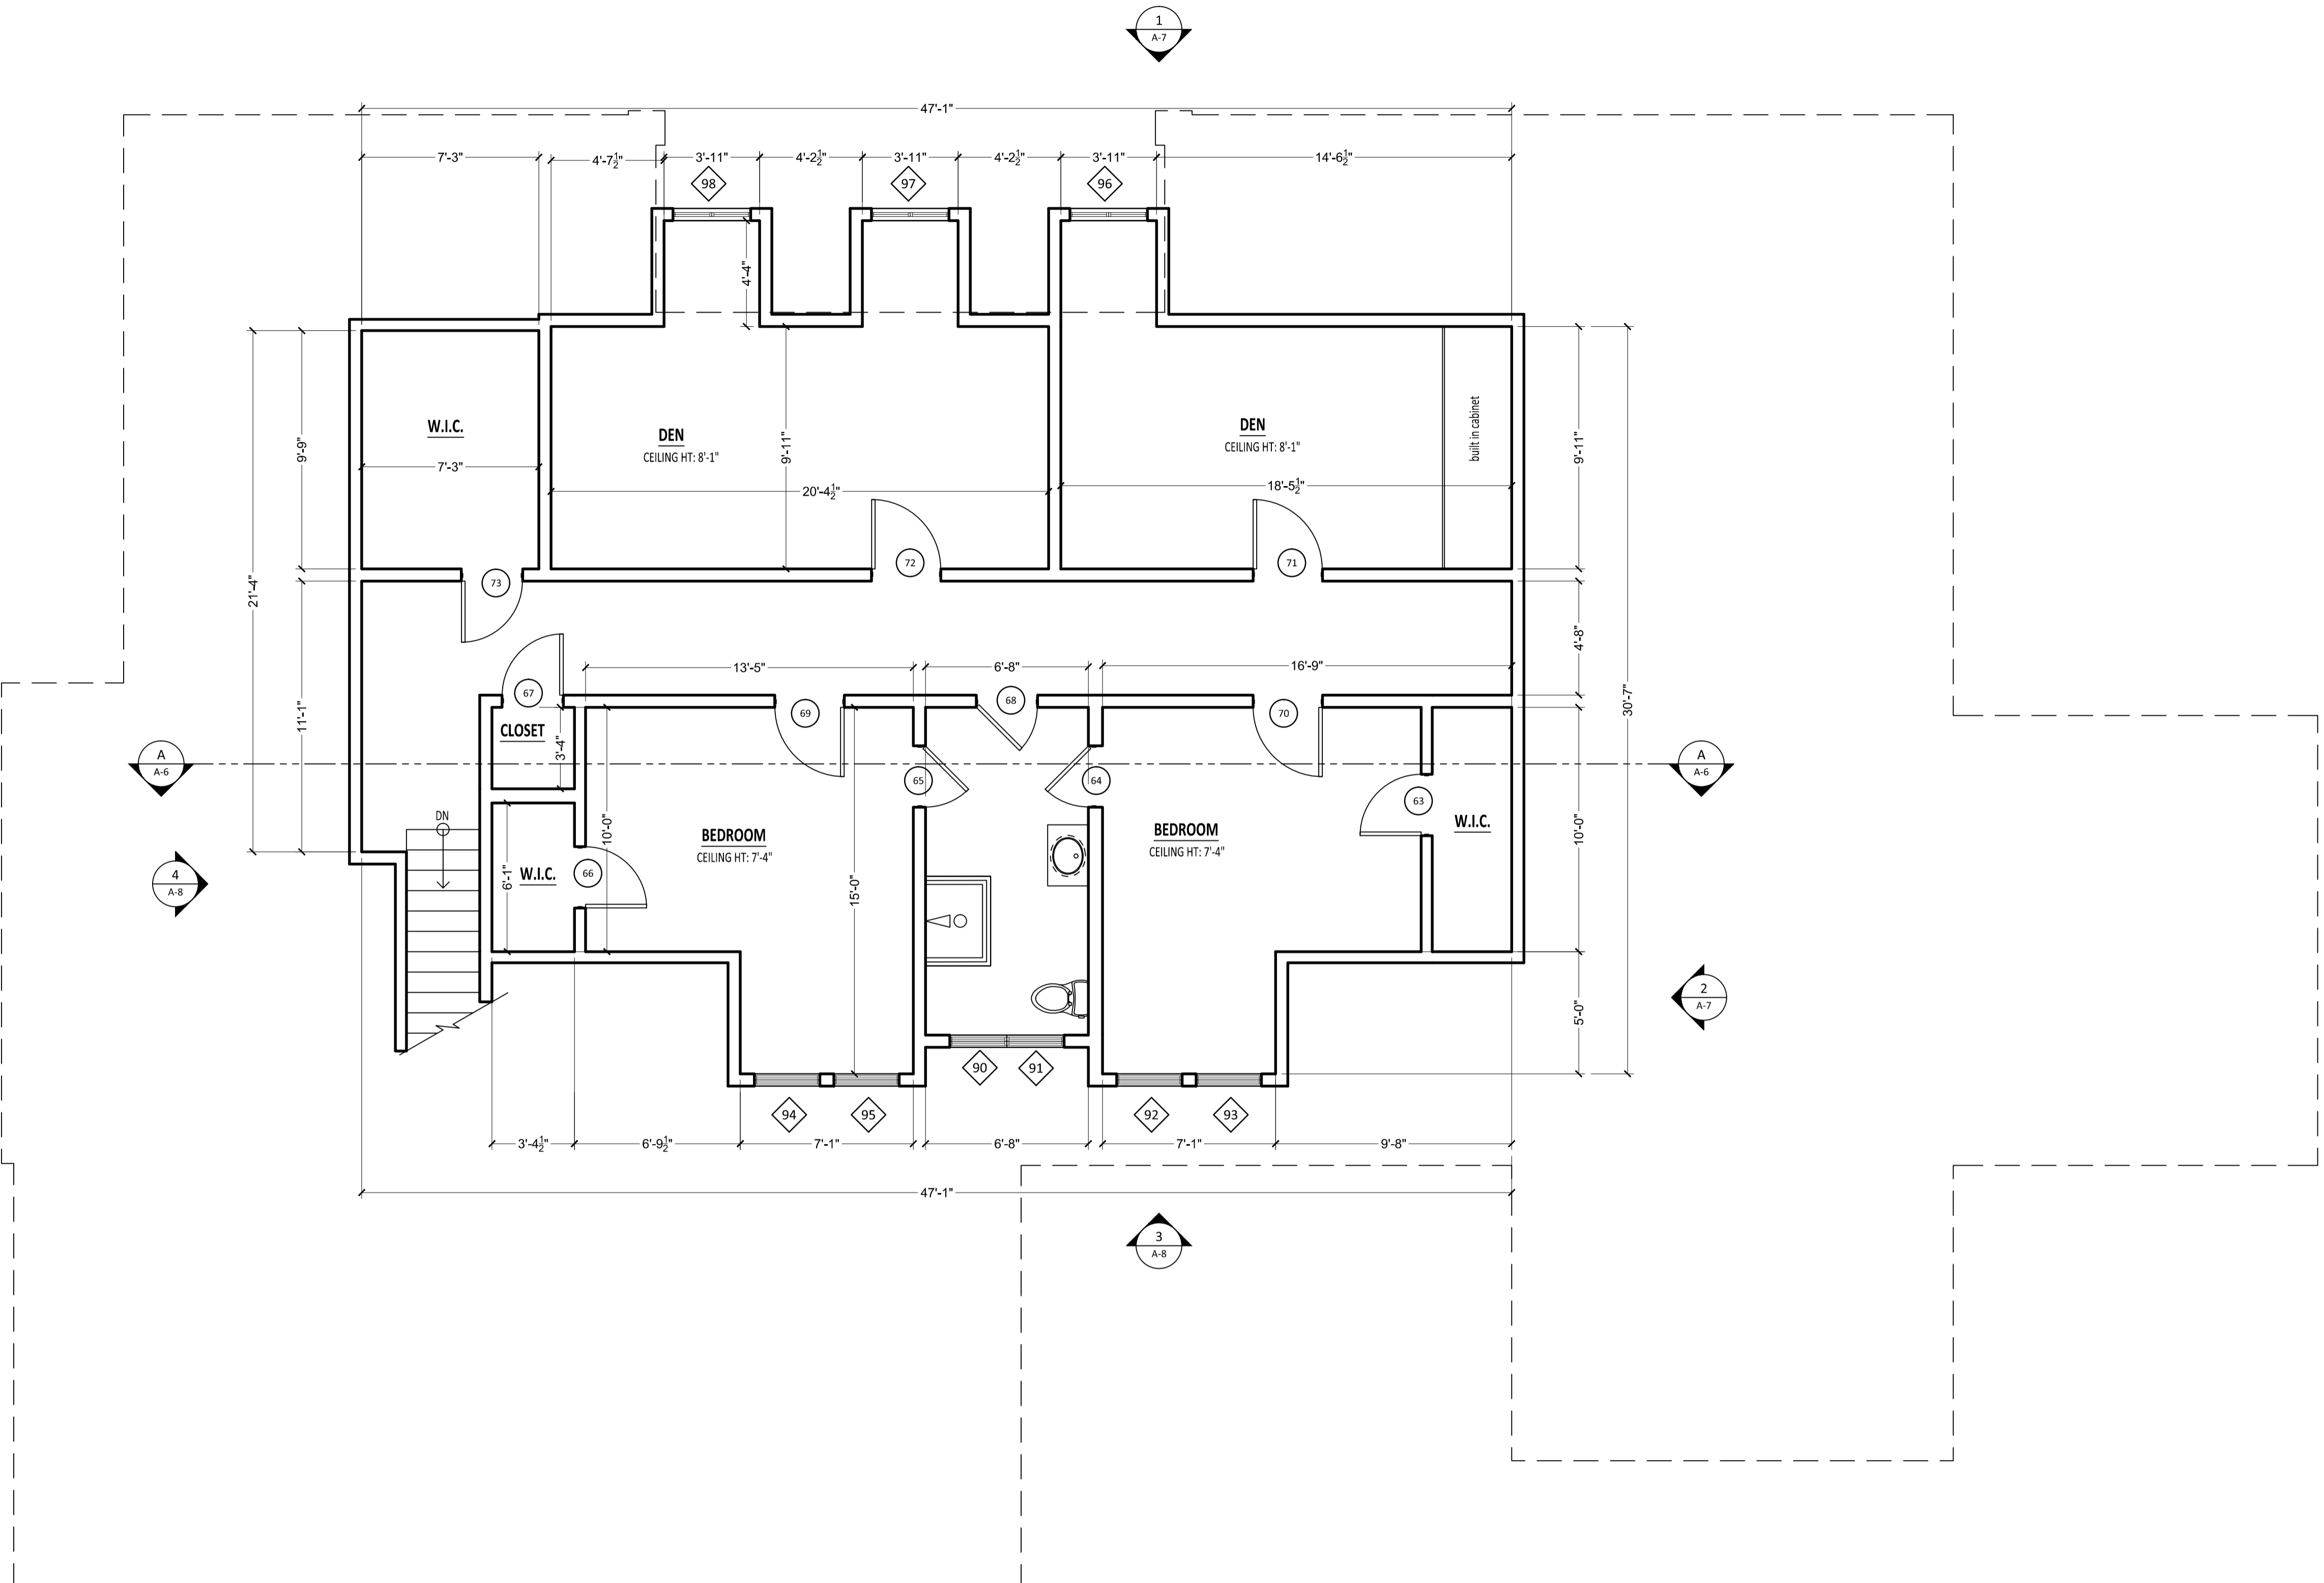

DOOR SCHEDULE

MARK	DOOR SIZE		NOTES
	WD	HGT	
63	2'-6"	6'-6"	---
64	2'-6"	6'-6"	---
65	2'-6"	6'-6"	---
66	2'-6"	6'-6"	---
67	2'-6"	6'-6"	---
68	2'-6"	6'-6"	---
69	2'-10"	6'-6"	---
70	2'-10"	6'-6"	---
71	2'-10"	6'-6"	---
72	2'-10"	6'-6"	---
73	2'-6"	6'-6"	---

WINDOW SCHEDULE

MARK	WINDOW SIZE		NOTES
	Width	HEIGHT	
90	2'-4"	2'-5"	---
91	2'-4"	2'-5"	---
92	2'-8"	3'-4"	---
93	2'-8"	3'-4"	---
94	2'-8"	3'-4"	---
95	2'-8"	3'-4"	---
96	3'-2"	4'-5"	---
97	3'-2"	4'-5"	---
98	3'-2"	4'-5"	---

THIRD FLOOR PLAN

SCALE: 1/4" = 1'-0"