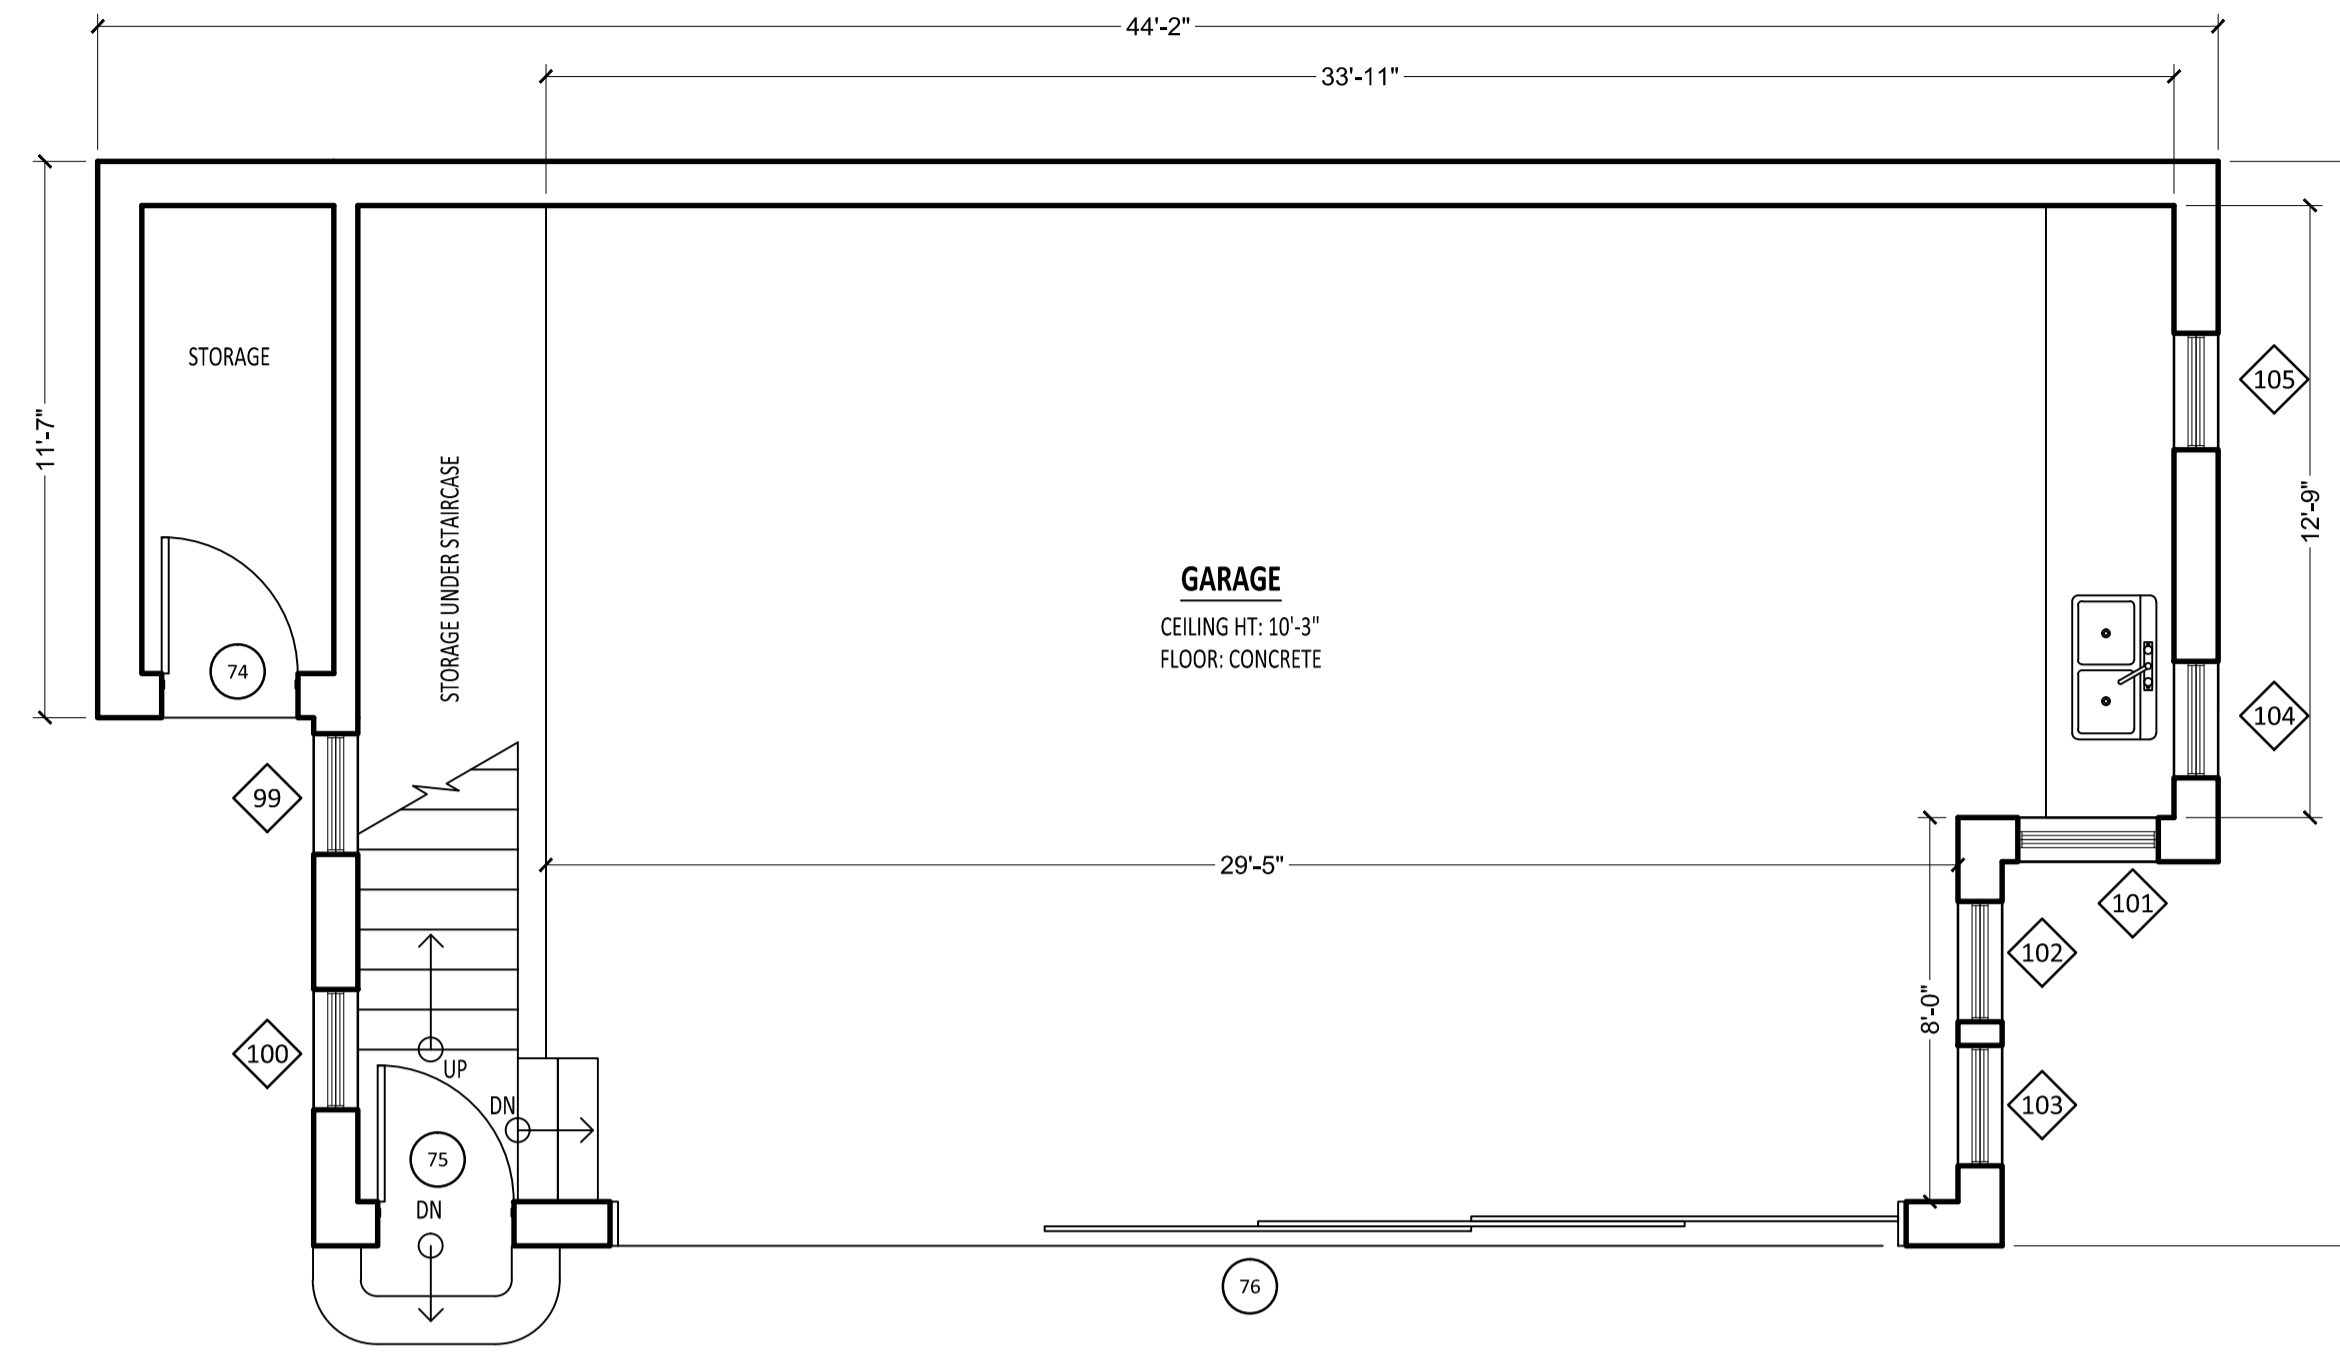

### WINDOW SCHEDULE

| MARK | WINDOW SIZE |        | NOTES |
|------|-------------|--------|-------|
|      | Width       | HEIGHT |       |
| 90   | 2'-4"       | 2'-5"  | ---   |
| 91   | 2'-4"       | 2'-5"  | ---   |
| 92   | 2'-8"       | 3'-4"  | ---   |
| 93   | 2'-8"       | 3'-4"  | ---   |
| 94   | 2'-8"       | 3'-4"  | ---   |
| 95   | 2'-8"       | 3'-4"  | ---   |
| 96   | 3'-2"       | 4'-5"  | ---   |
| 97   | 3'-2"       | 4'-5"  | ---   |
| 98   | 3'-2"       | 4'-5"  | ---   |

THIRD FLOOR PLAN

SCALE: 1/4" = 1'-0"

| DOOR SCHEDULE |           |       |       |
|---------------|-----------|-------|-------|
| MARK          | DOOR SIZE |       | NOTES |
|               | WD        | HGT   |       |
| 1             | 2'-10"    | 6'-2" | ---   |
| 2             | 2'-10"    | 6'-2" | ---   |
| 3             | 2'-6"     | 6'-2" | ---   |
| 4             | 2'-10"    | 6'-2" | ---   |
| 5             | 2'-10"    | 6'-2" | ---   |
| 6             | 2'-10"    | 6'-2" | ---   |
| 7             | 2'-10"    | 6'-2" | ---   |

**BASEMENT FLOOR PLAN**  
 0 2' 4' 8'  
 SCALE: 1/4" = 1'-0"

GARAGE FLOOR PLAN

**DOOR SCHEDULE**

| MARK | DOOR SIZE |       | NOTES |
|------|-----------|-------|-------|
|      | WD        | HGT   |       |
| 74   | 2'-10"    | 6'-6" | --    |
| 75   | 2'-10"    | 6'-6" | --    |
| 76   | 26'-8"    | 8'-7" | --    |