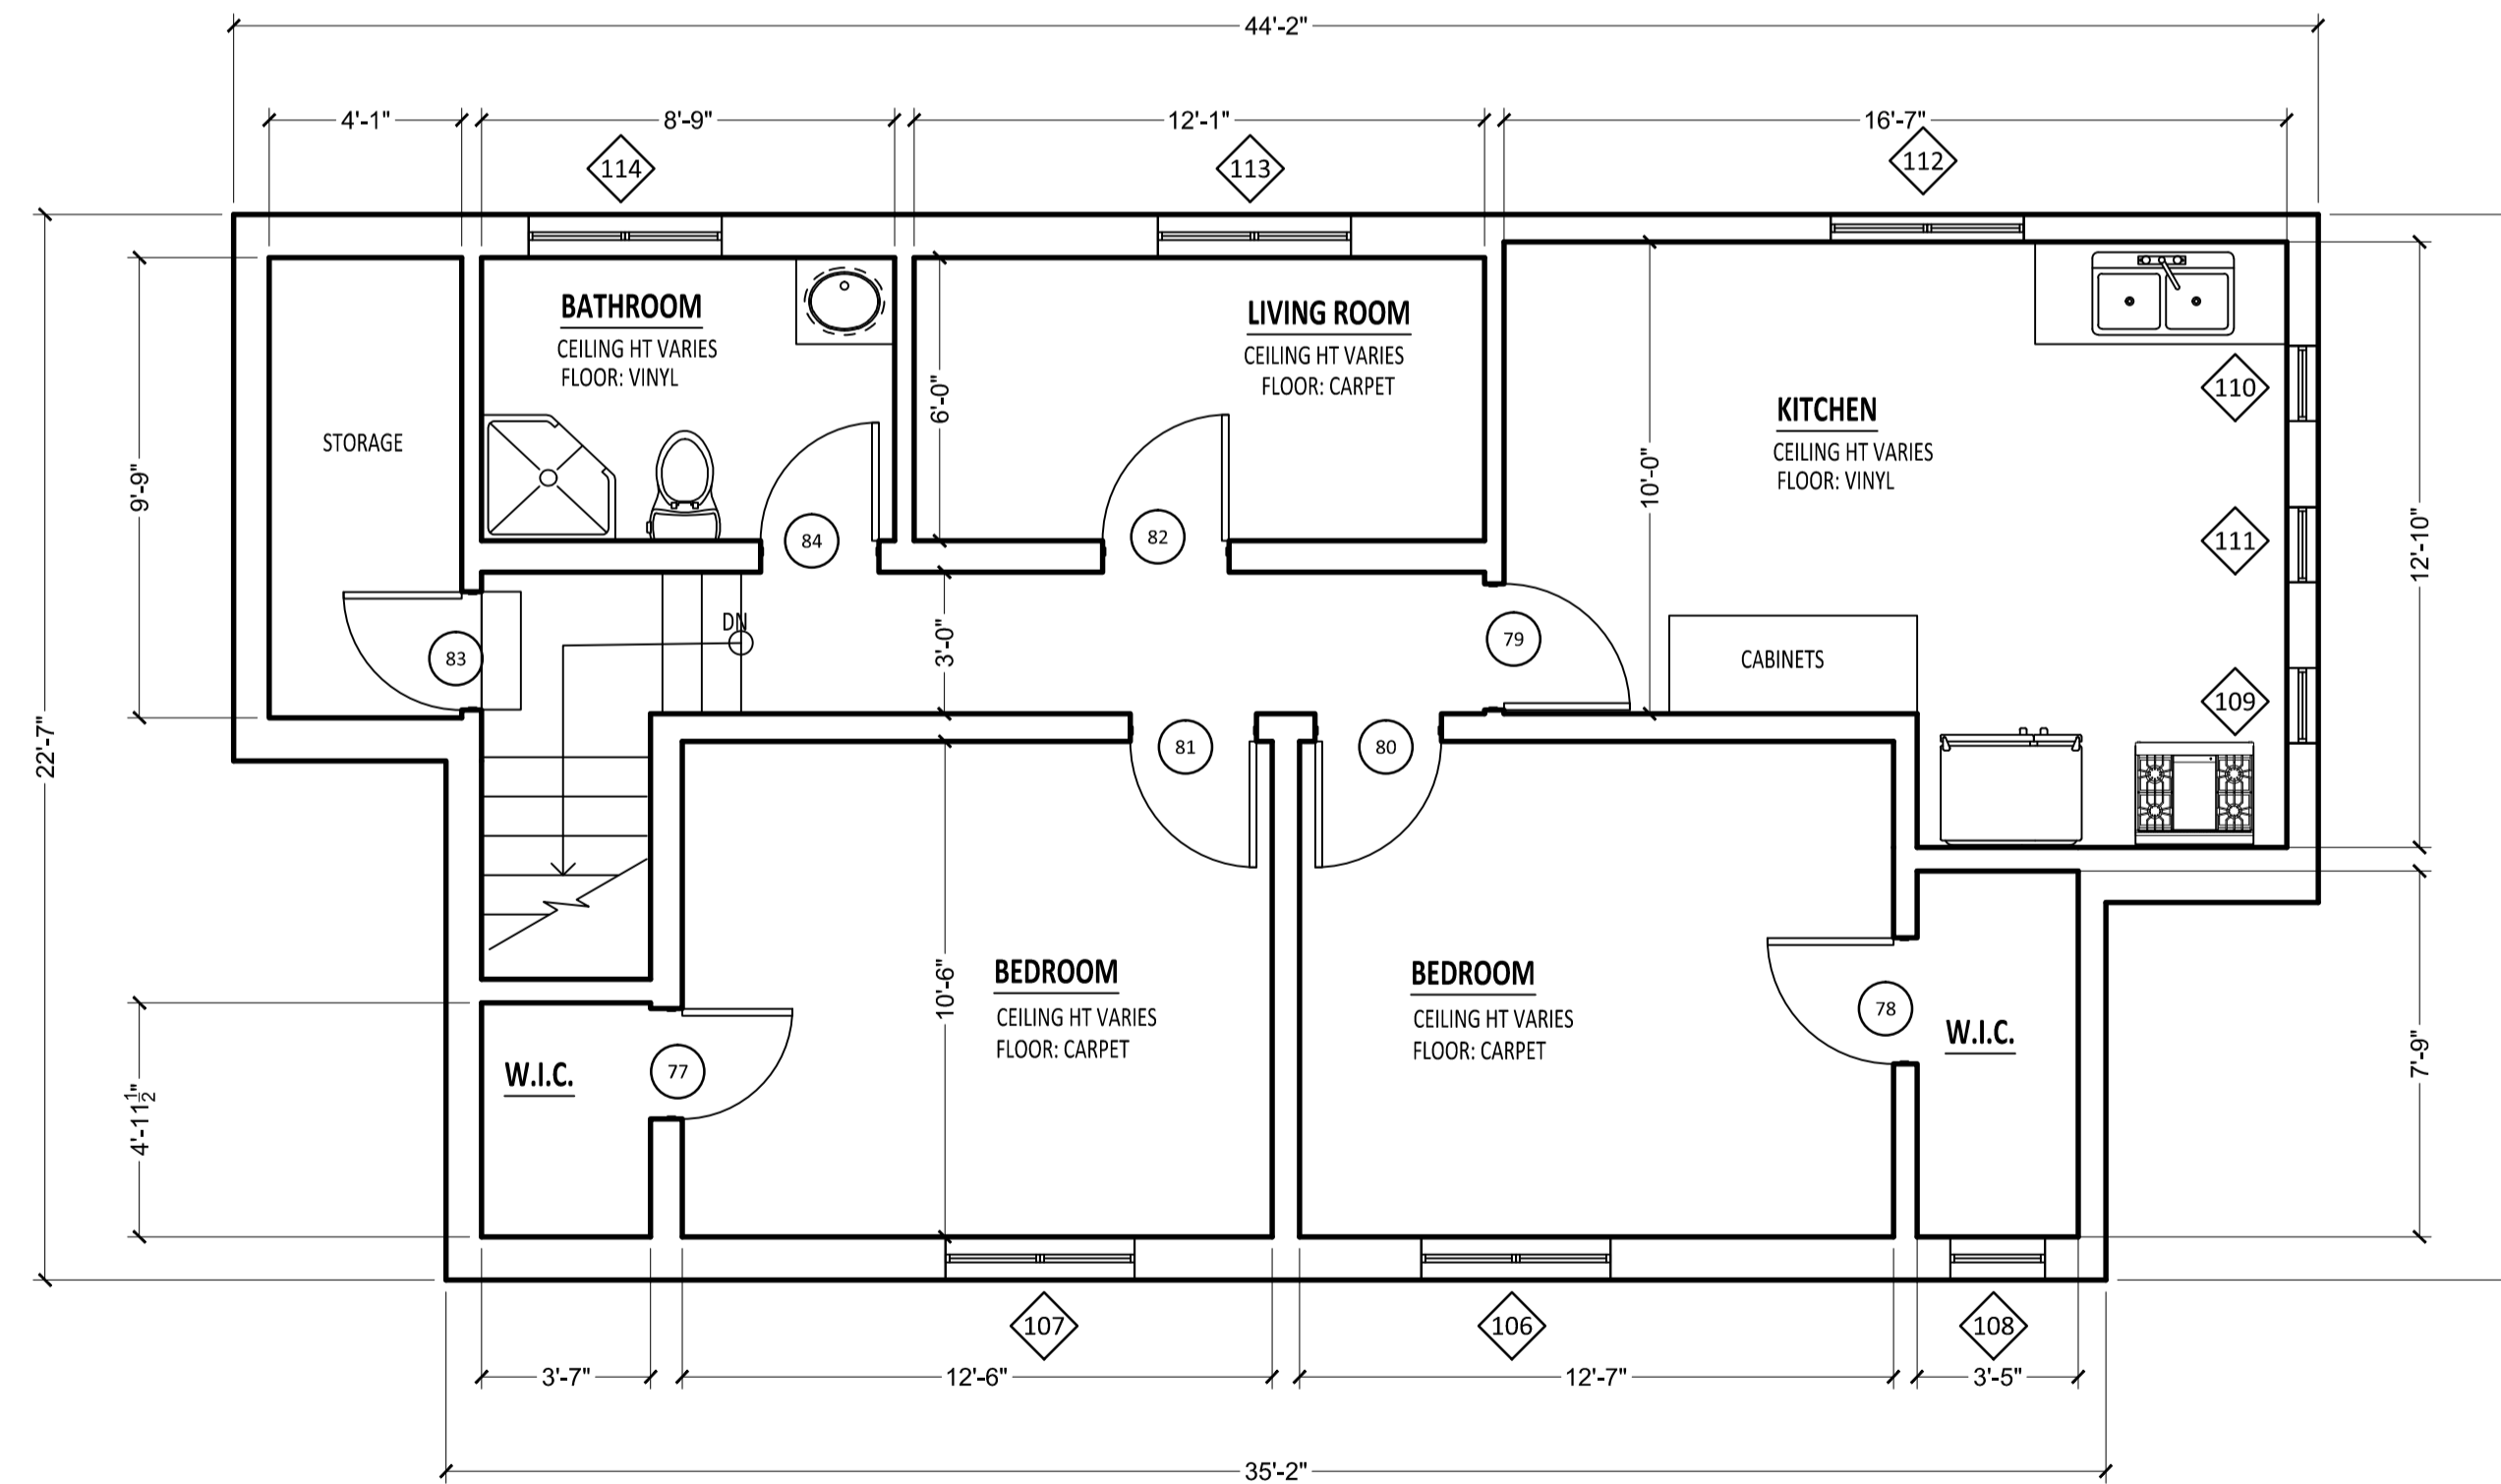

SECOND FLOOR PLAN

SCALE: 1/4" = 1'-0"

**BASEMENT FLOOR PLAN**  
 0 2' 4' 8'  
 SCALE: 1/4" = 1'-0"

GARAGE FLOOR PLAN

**DOOR SCHEDULE**

| MARK | DOOR SIZE |       | NOTES |
|------|-----------|-------|-------|
|      | WD        | HGT   |       |
| 74   | 2'-10"    | 6'-6" | --    |
| 75   | 2'-10"    | 6'-6" | --    |
| 76   | 26'-8"    | 8'-7" | --    |

**WINDOW SCHEDULE**

| MARK | WINDOW SIZE |        | NOTES |
|------|-------------|--------|-------|
|      | Width       | HEIGHT |       |
| 99   | 2'-6"       | 4'-11" | --    |
| 100  | 2'-6"       | 4'-11" | --    |
| 101  | 2'-11"      | 5'-10" | --    |
| 102  | 2'-6"       | 4'-11" | --    |
| 103  | 2'-6"       | 4'-11" | --    |
| 104  | 2'-5"       | 3'-10" | --    |
| 105  | 2'-5"       | 3'-10" | --    |

GUEST HOUSE FLOOR PLAN

**DOOR SCHEDULE**

| MARK | DOOR SIZE |       | NOTES |
|------|-----------|-------|-------|
|      | WD        | HGT   |       |
| 77   | 2'-4"     | 6'-2" | --    |
| 78   | 2'-8"     | 6'-6" | --    |
| 79   | 2'-8"     | 6'-6" | --    |
| 80   | 2'-8"     | 6'-6" | --    |
| 81   | 2'-8"     | 6'-6" | --    |
| 82   | 2'-8"     | 6'-6" | --    |
| 83   | 2'-6"     | 6'-2" | --    |
| 84   | 2'-6"     | 6'-6" | --    |