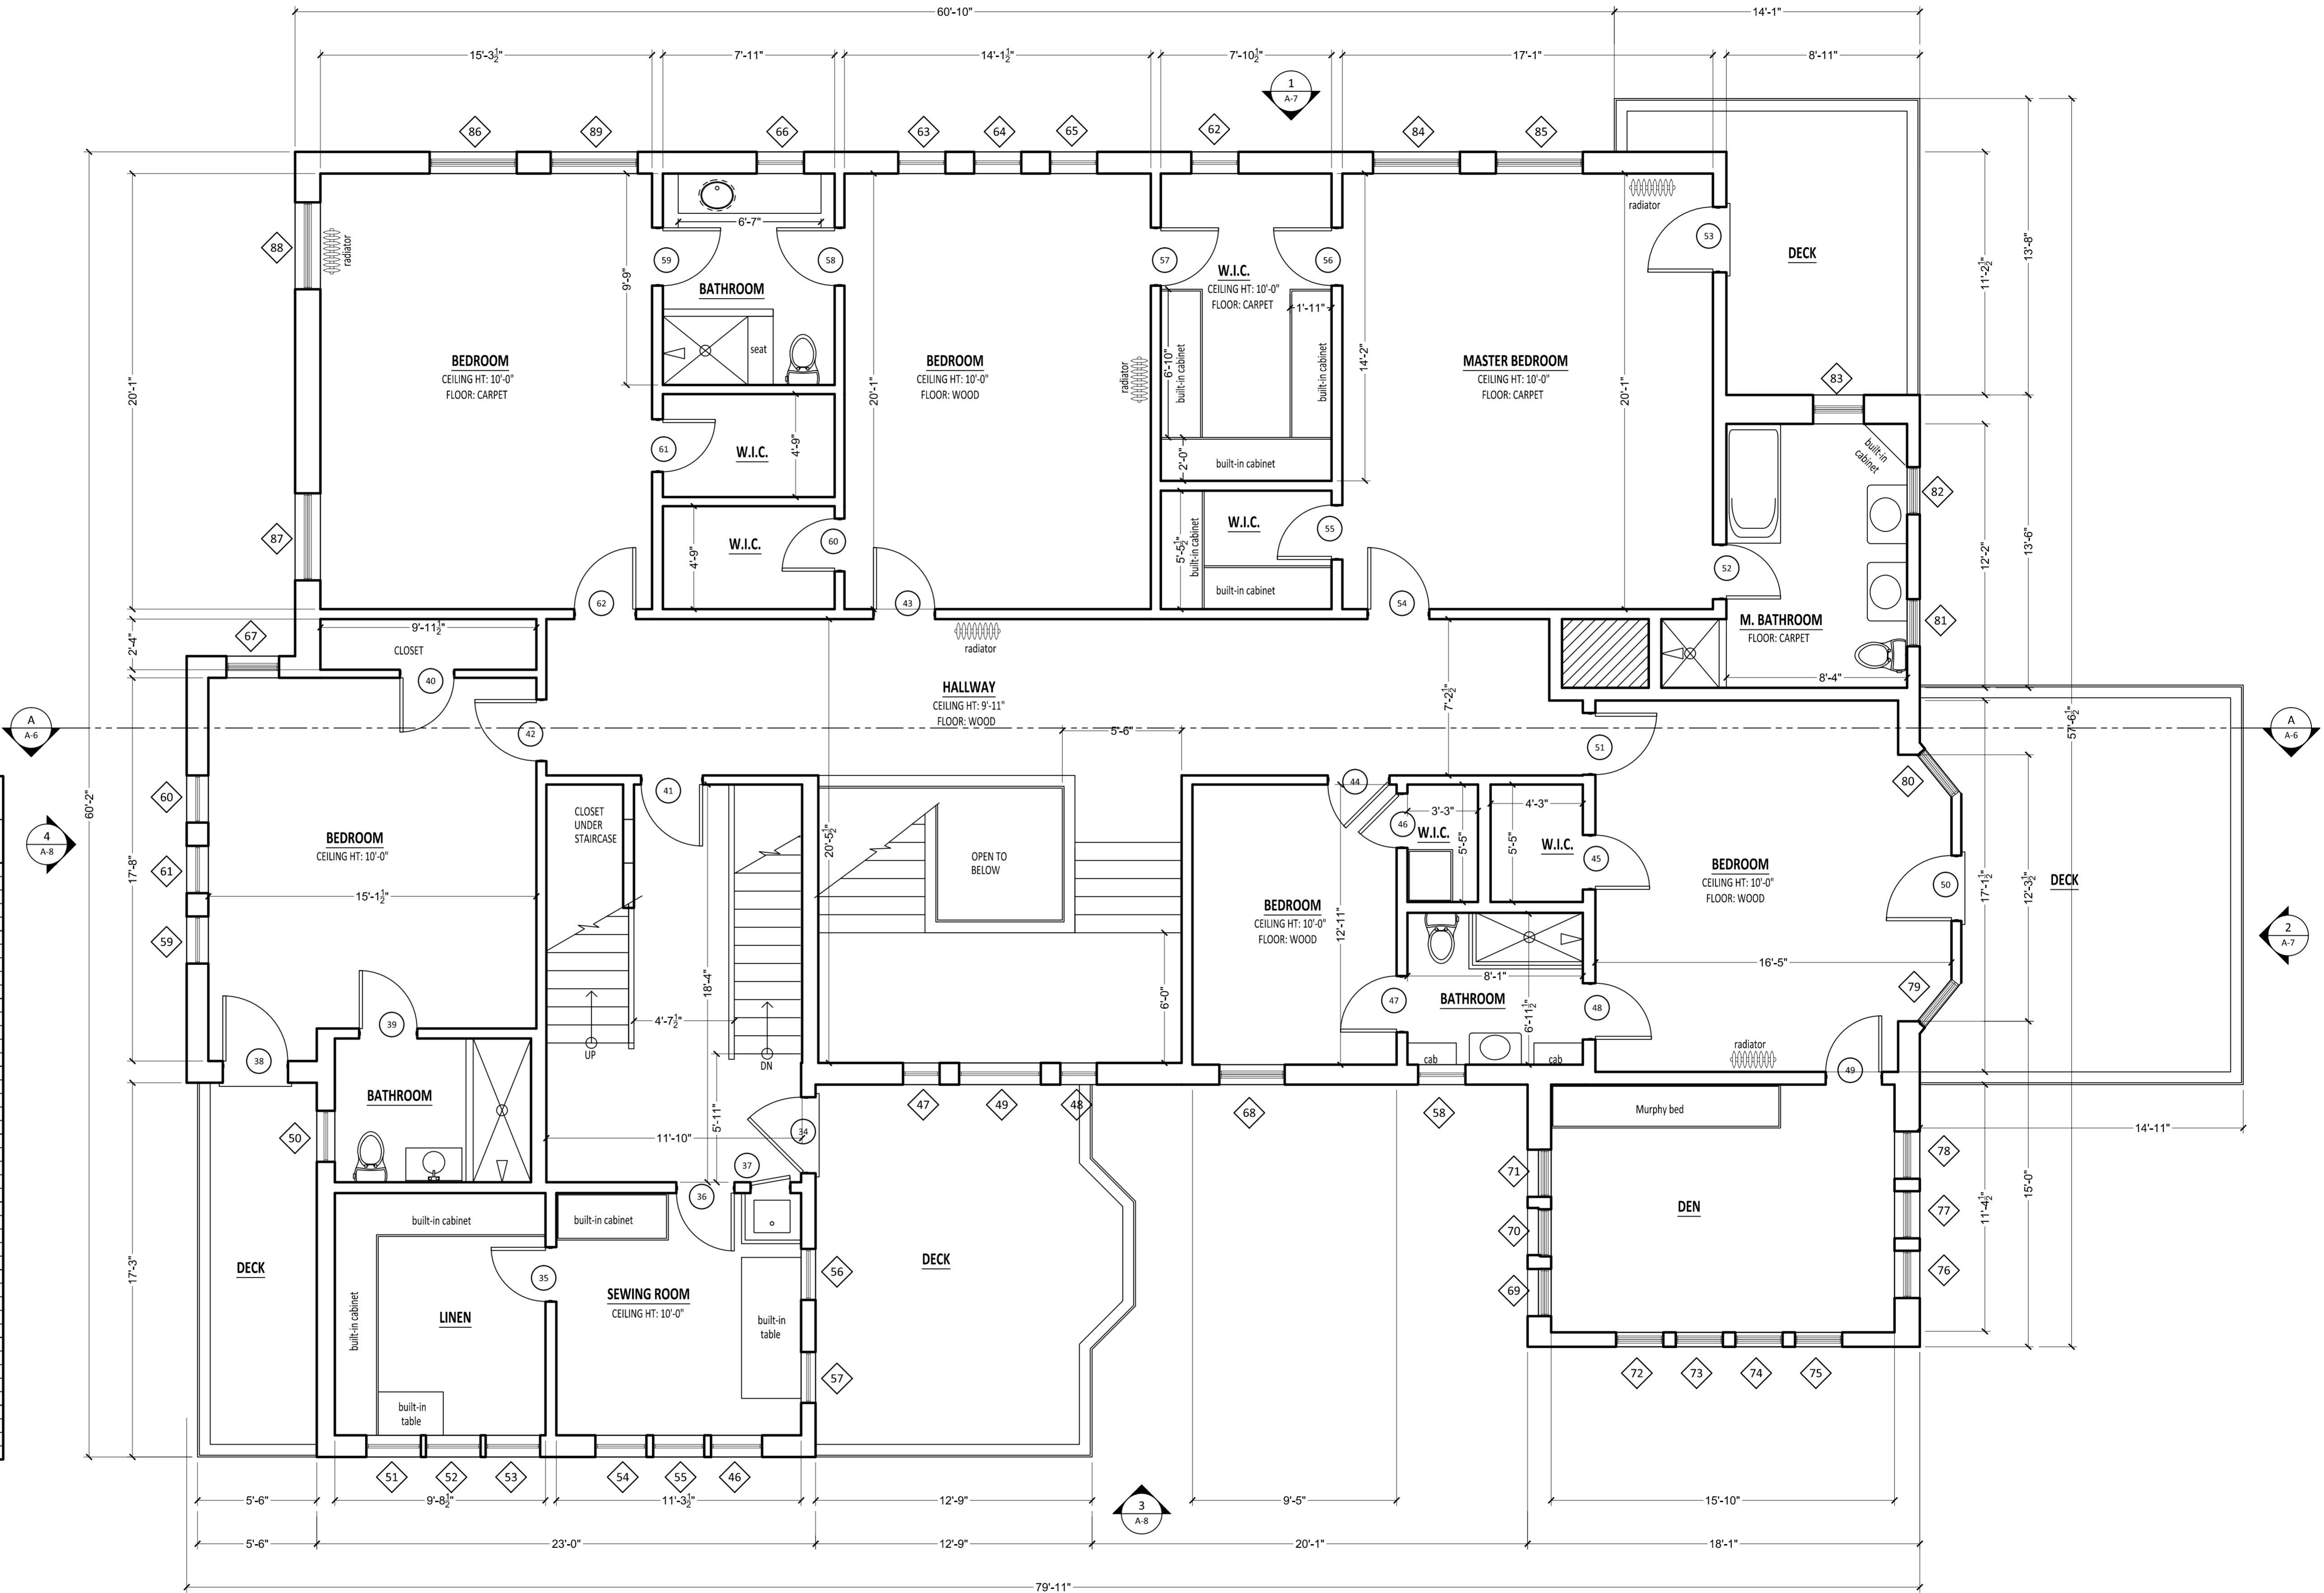

| WINDOW SCHEDULE |        |        |       |
|-----------------|--------|--------|-------|
| MARK            | SIZE   |        | NOTES |
|                 | Width  | HEIGHT |       |
| 13              | 2'-3"  | 5'-8"  | ---   |
| 14              | 2'-10" | 5'-8"  | ---   |
| 15              | 2'-1"  | 5'-8"  | ---   |
| 16              | 2'-1"  | 5'-8"  | ---   |
| 17              | 5'-10" | 5'-8"  | ---   |
| 18              | 5'-10" | 5'-8"  | ---   |
| 19              | 2'-6"  | 5'-8"  | ---   |
| 20              | 2'-6"  | 5'-8"  | ---   |
| 21              | 3'-11" | 5'-7"  | ---   |
| 22              | 3'-11" | 5'-7"  | ---   |
| 23              | 2'-4"  | 4'-10" | ---   |
| 24              | 2'-4"  | 4'-10" | ---   |
| 25              | 4'-0"  | 4'-10" | ---   |
| 26              | 4'-0"  | 4'-10" | ---   |
| 27              | 2'-8"  | 4'-10" | ---   |
| 28              | 2'-8"  | 4'-10" | ---   |
| 29              | 3'-0"  | 4'-10" | ---   |
| 30              | 1'-3"  | 4'-10" | ---   |
| 31              | 3'-5"  | 4'-11" | ---   |
| 32              | 2'-11" | 4'-10" | ---   |
| 33              | 2'-11" | 4'-10" | ---   |
| 34              | 2'-3"  | 5'-8"  | ---   |
| 35              | 2'-3"  | 5'-8"  | ---   |
| 36              | 2'-1"  | 3'-5"  | ---   |
| 37              | 4'-0"  | 5'-8"  | ---   |
| 38              | 4'-0"  | 5'-8"  | ---   |
| 39              | 4'-0"  | 5'-8"  | ---   |
| 40              | 4'-0"  | 5'-8"  | ---   |
| 41              | 4'-0"  | 5'-8"  | ---   |
| 42              | 4'-0"  | 5'-8"  | ---   |
| 43              | 4'-0"  | 5'-8"  | ---   |
| 44              | 4'-0"  | 5'-8"  | ---   |
| 45              | 4'-0"  | 5'-8"  | ---   |

FIRST FLOOR PLAN  
 0 2' 4' 8'  
 SCALE: 1/4" = 1'-0"

SECOND FLOOR PLAN

SCALE: 1/4" = 1'-0"