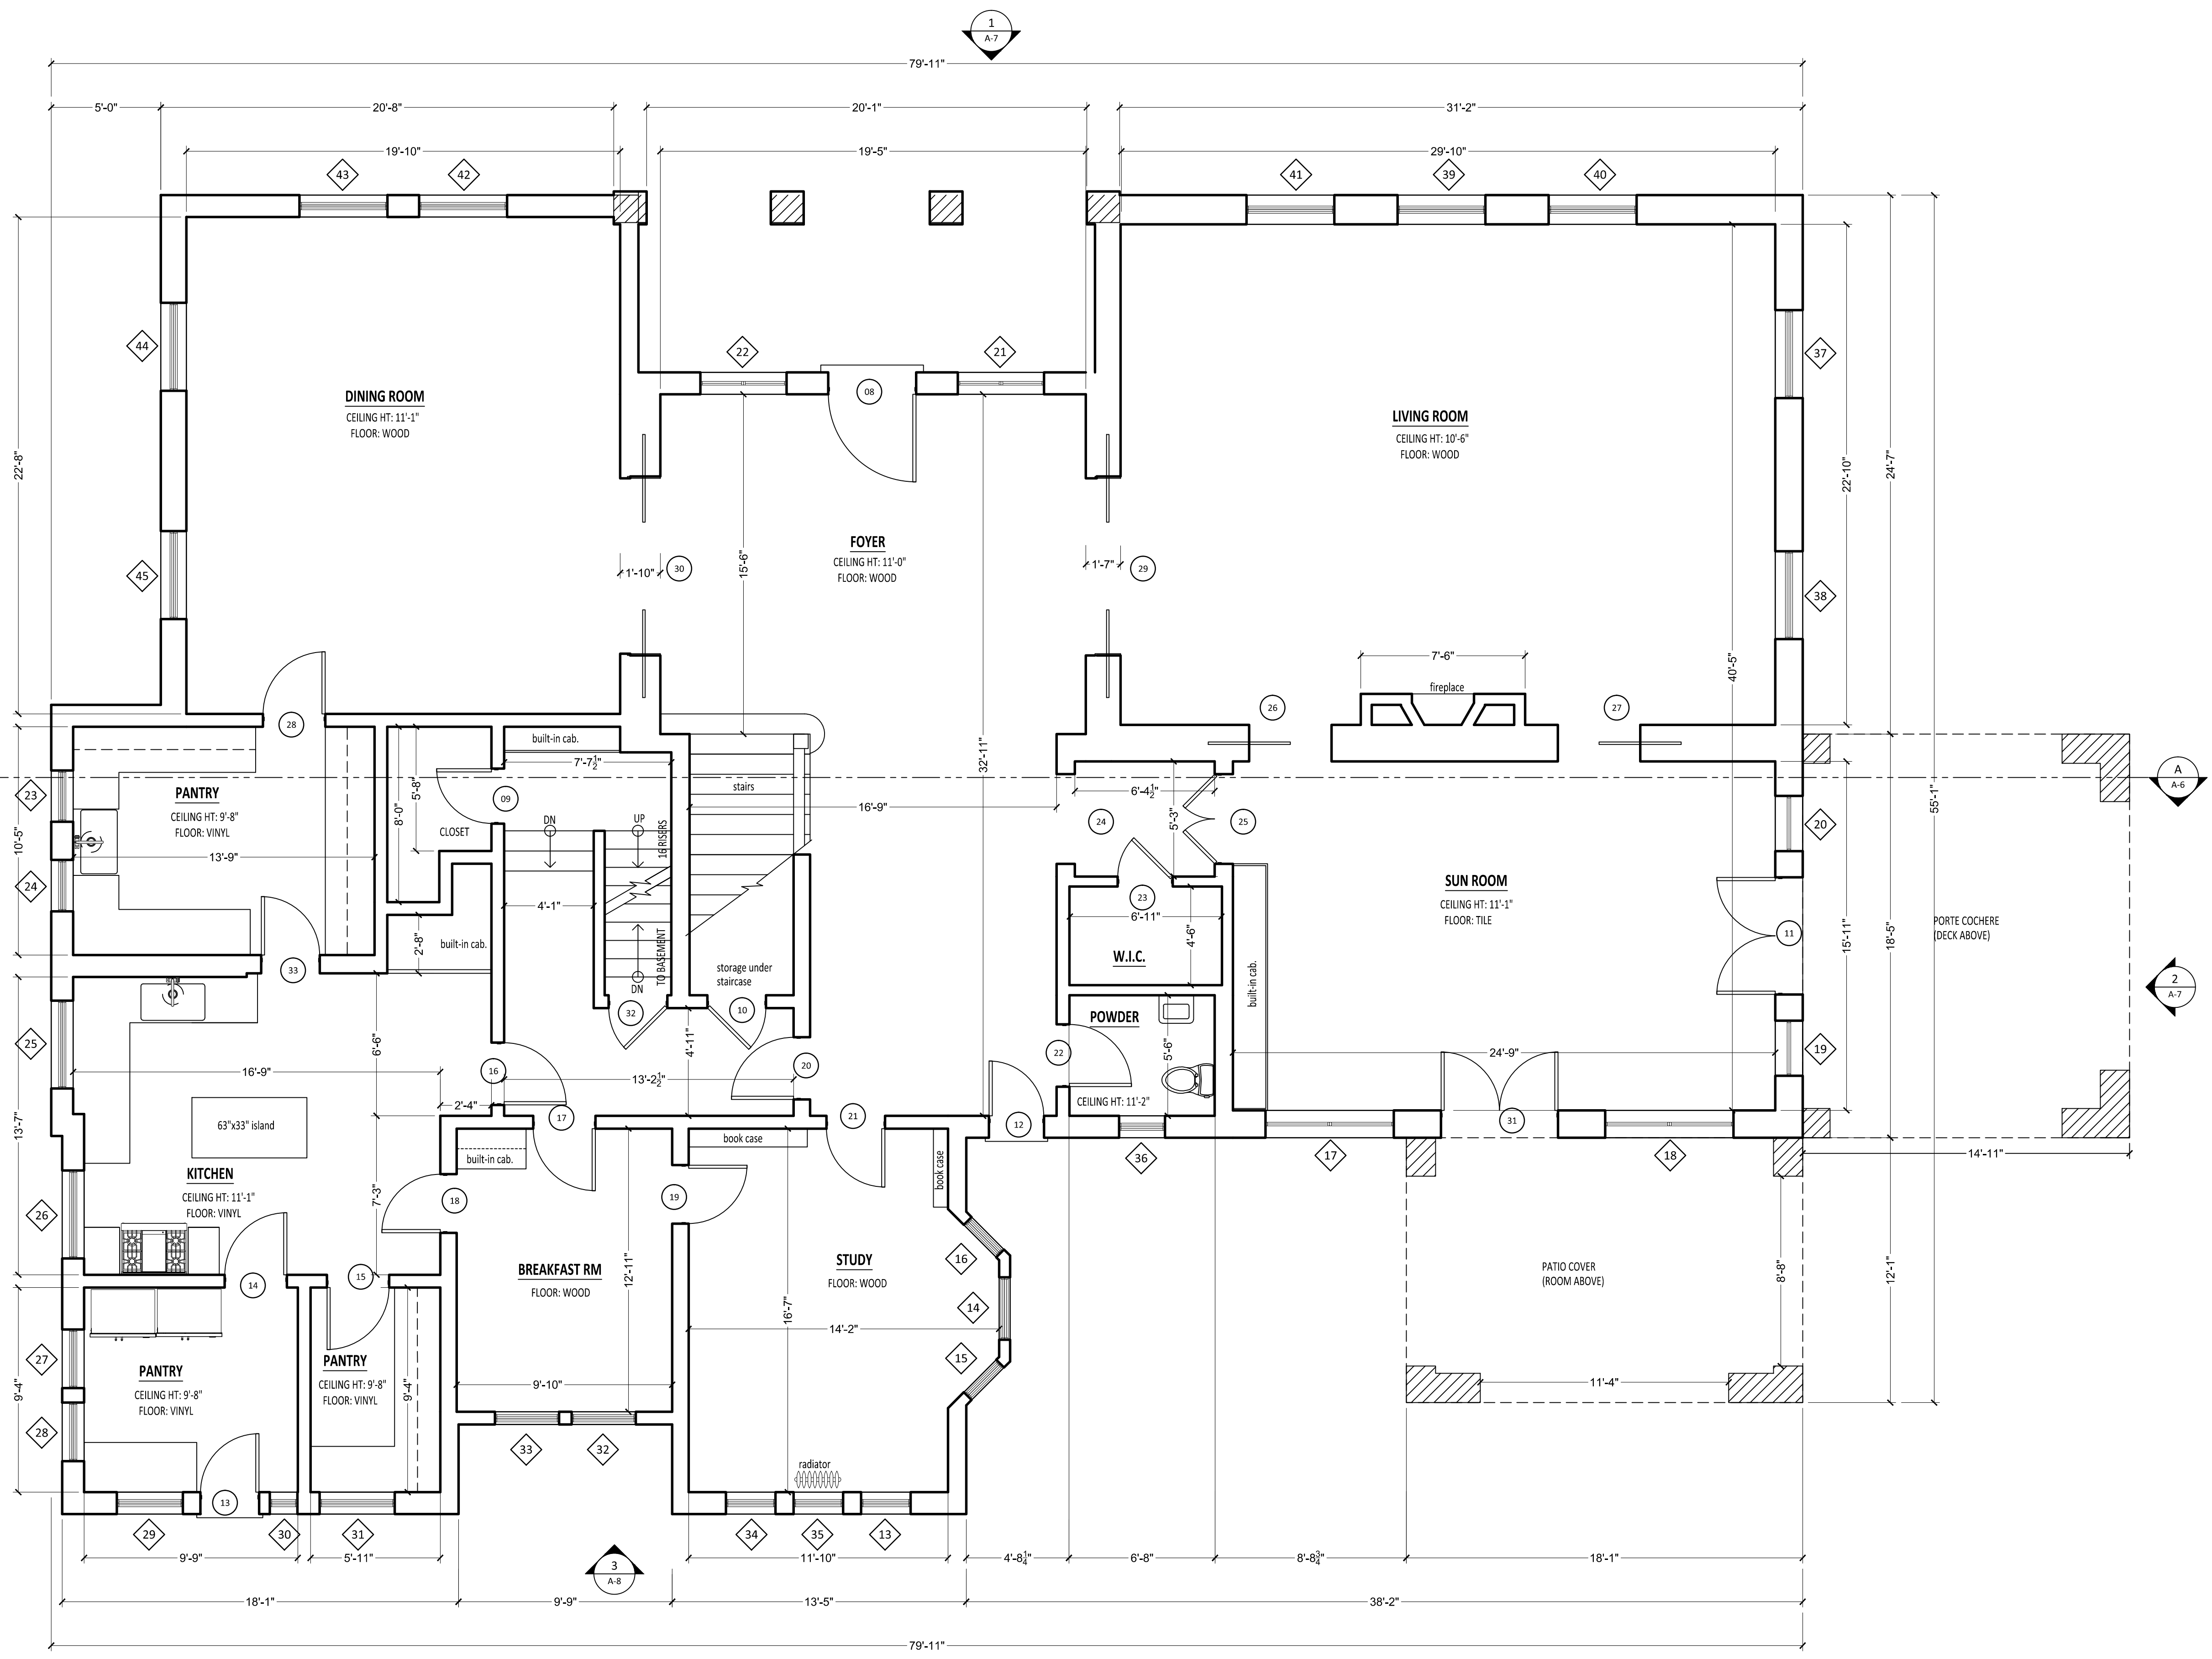

| DOOR SCHEDULE |           |       |       |
|---------------|-----------|-------|-------|
| MARK          | DOOR SIZE |       | NOTES |
|               | WD        | HGT   |       |
| 8             | 4'-0"     | 8'-2" | ---   |
| 9             | 2'-6"     | 7'-0" | ---   |
| 10            | 2'-8"     | 6'-8" | ---   |
| 11            | 5'-4"     | 8'-1" | ---   |
| 12            | 2'-6"     | 7'-0" | ---   |
| 13            | 2'-8"     | 7'-0" | ---   |
| 14            | 2'-10"    | 7'-0" | ---   |
| 15            | 2'-10"    | 7'-0" | ---   |
| 16            | 2'-10"    | 7'-0" | ---   |
| 17            | 2'-10"    | 7'-0" | ---   |
| 18            | 2'-8"     | 7'-0" | ---   |
| 19            | 2'-8"     | 7'-0" | ---   |
| 20            | 2'-10"    | 7'-0" | ---   |
| 21            | 2'-8"     | 7'-0" | ---   |
| 22            | 2'-10"    | 7'-0" | ---   |
| 23            | 2'-6"     | 8'-0" | ---   |
| 24            | 4'-1"     | 8'-0" | ---   |
| 25            | 4'-1"     | 8'-0" | ---   |
| 26            | 3'-9"     | 8'-1" | ---   |
| 27            | 3'-9"     | 8'-1" | ---   |
| 28            | 2'-10"    | 8'-0" | ---   |
| 29            | 8'-0"     | 8'-0" | ---   |
| 30            | 8'-0"     | 8'-0" | ---   |
| 31            | 5'-4"     | 8'-0" | ---   |
| 32            | 2'-8"     | 6'-8" | ---   |
| 33            | 2'-8"     | 7'-0" | ---   |

FIRST FLOOR PLAN  
 0 2' 4' 8'  
 SCALE: 1/4" = 1'-0"

SECOND FLOOR PLAN

SCALE: 1/4" = 1'-0"