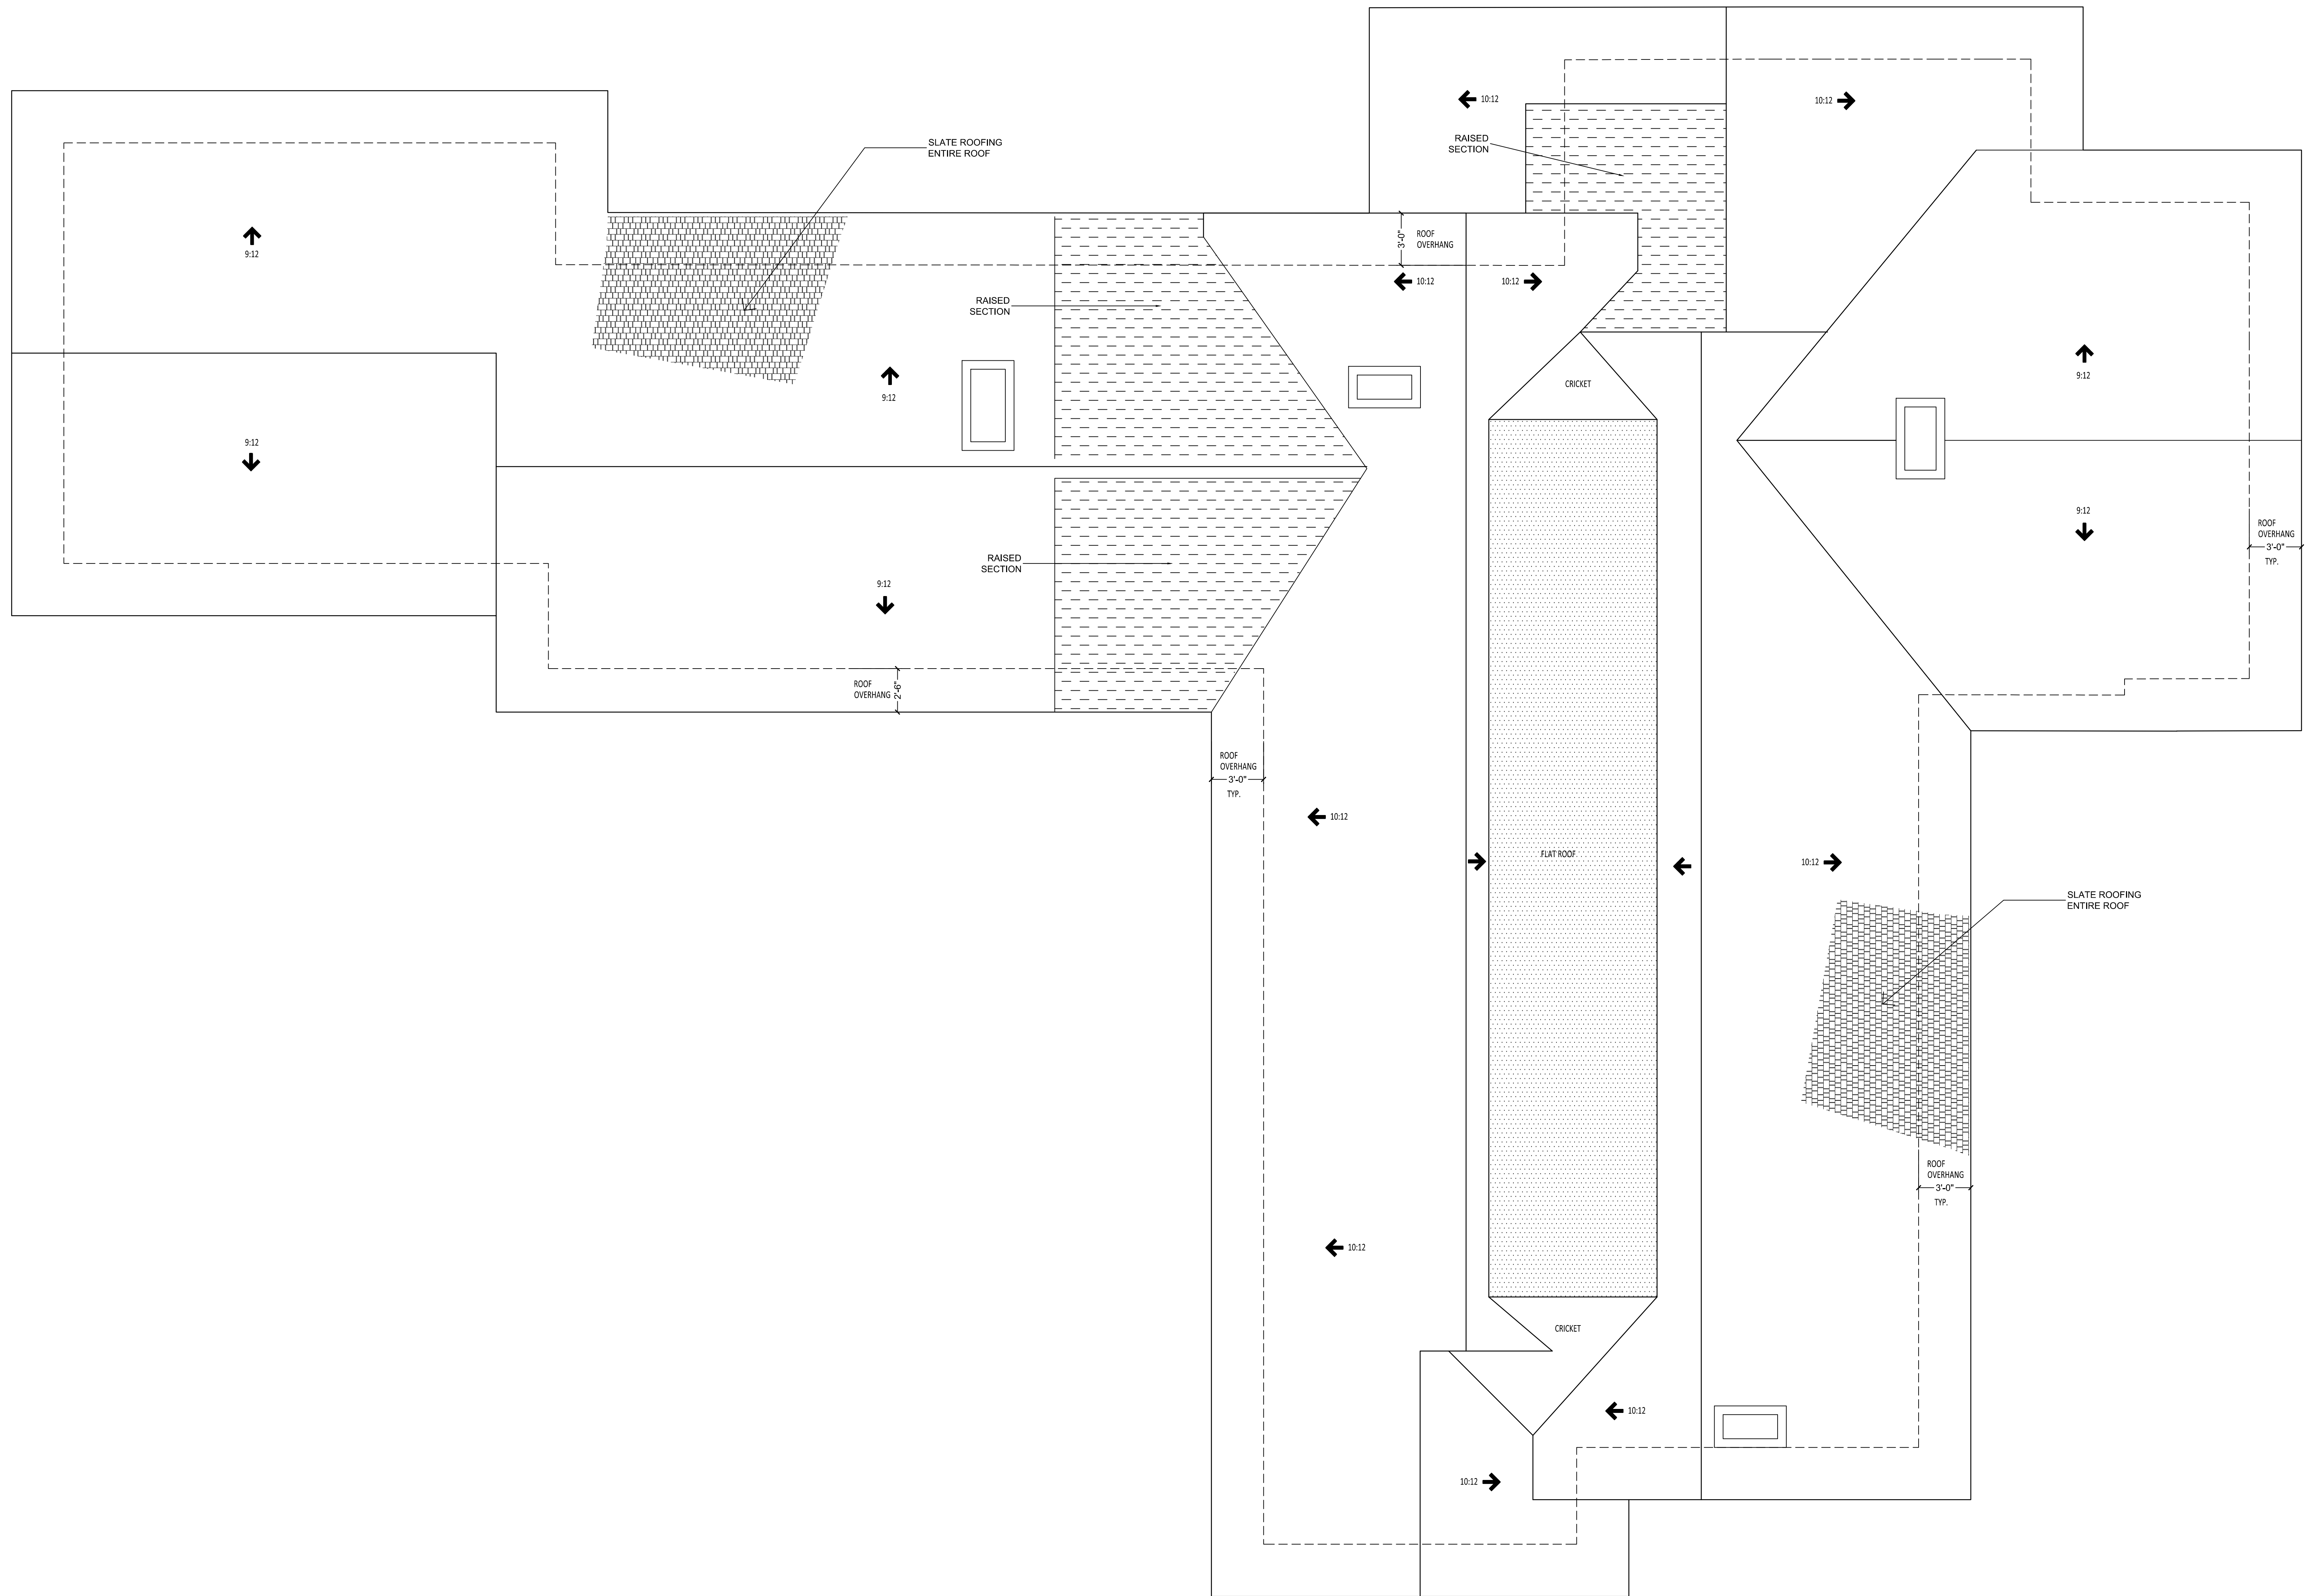

SECOND FLOOR PLAN

THIRD FLOOR PLAN

SCALE: 1/4" = 1'-0"

BASEMENT PLAN

ROOF PLAN

1 N. ELEVATION
 0 2' 4' 8'
 SCALE: 1/4" = 1'-0"

2 E. ELEVATION
 0 2' 4' 8'
 SCALE: 1/4" = 1'-0"

3 S. ELEVATION

0 2' 4' 8'

SCALE: 1/4" = 1'-0"

4 W. ELEVATION

0 2' 4' 8'

SCALE: 1/4" = 1'-0"

A-A

SCALE: 1/4" = 1'-0"

2ND FLOOR 5347 SF