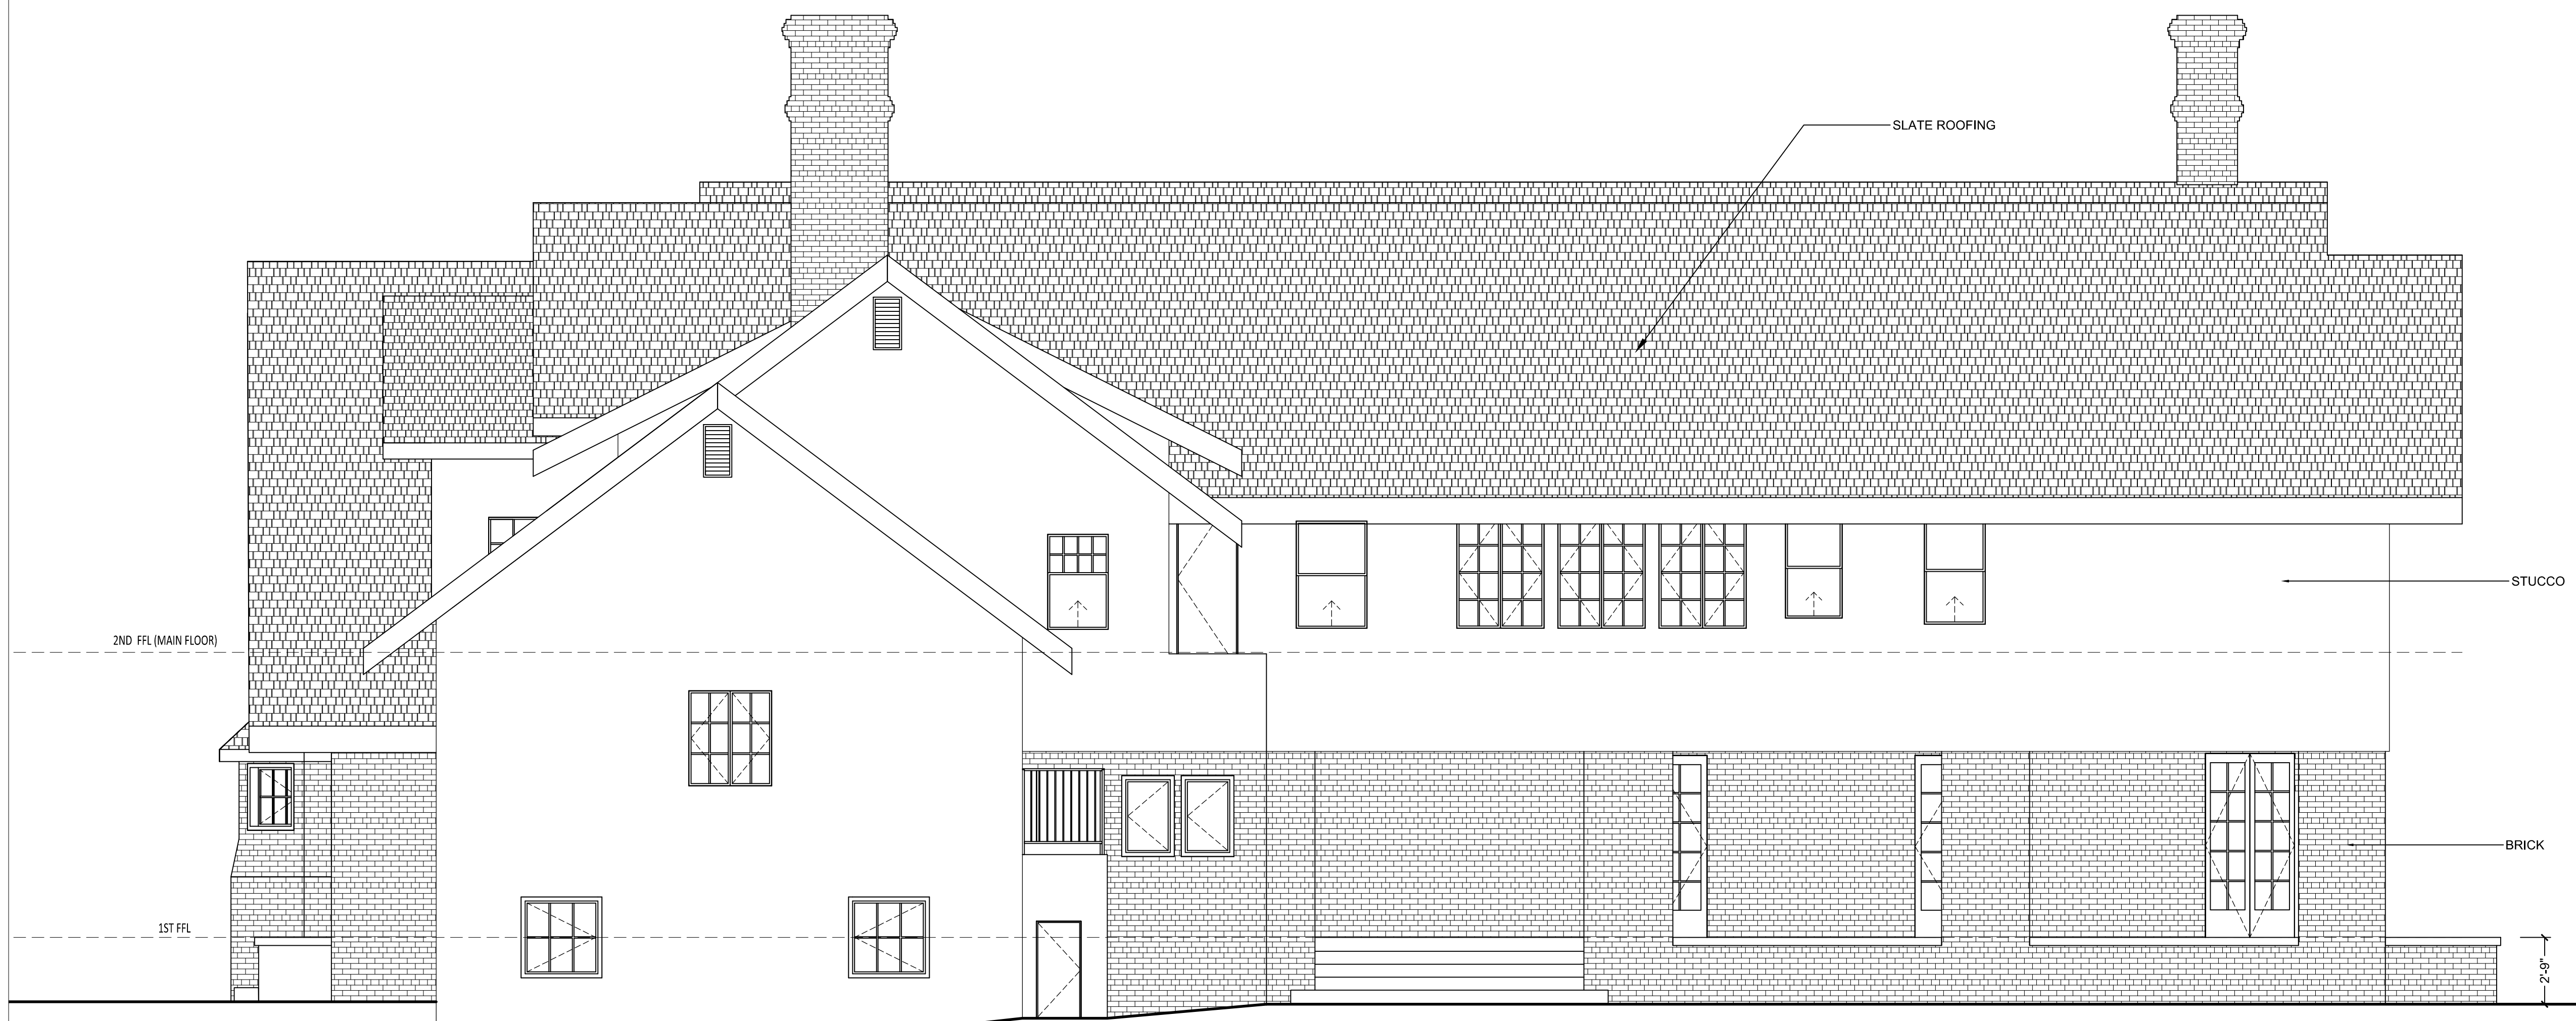

SECOND FLOOR PLAN

THIRD FLOOR PLAN

SCALE: 1/4" = 1'-0"

BASEMENT PLAN

ROOF PLAN

1 N. ELEVATION
 0 2' 4' 8'
 SCALE: 1/4" = 1'-0"

2 E. ELEVATION
 0 2' 4' 8'
 SCALE: 1/4" = 1'-0"

3 S. ELEVATION

0 2' 4' 8'

SCALE: 1/4" = 1'-0"

4 W. ELEVATION

0 2' 4' 8'

SCALE: 1/4" = 1'-0"

A-A

SCALE: 1/4" = 1'-0"

2ND FLOOR 5347 SF

3RD FLOOR REC ROOM
1565 SF

1ST FLOOR 4508 SF

BASEMENT 1563 SF

TOTAL = 12,983 SF