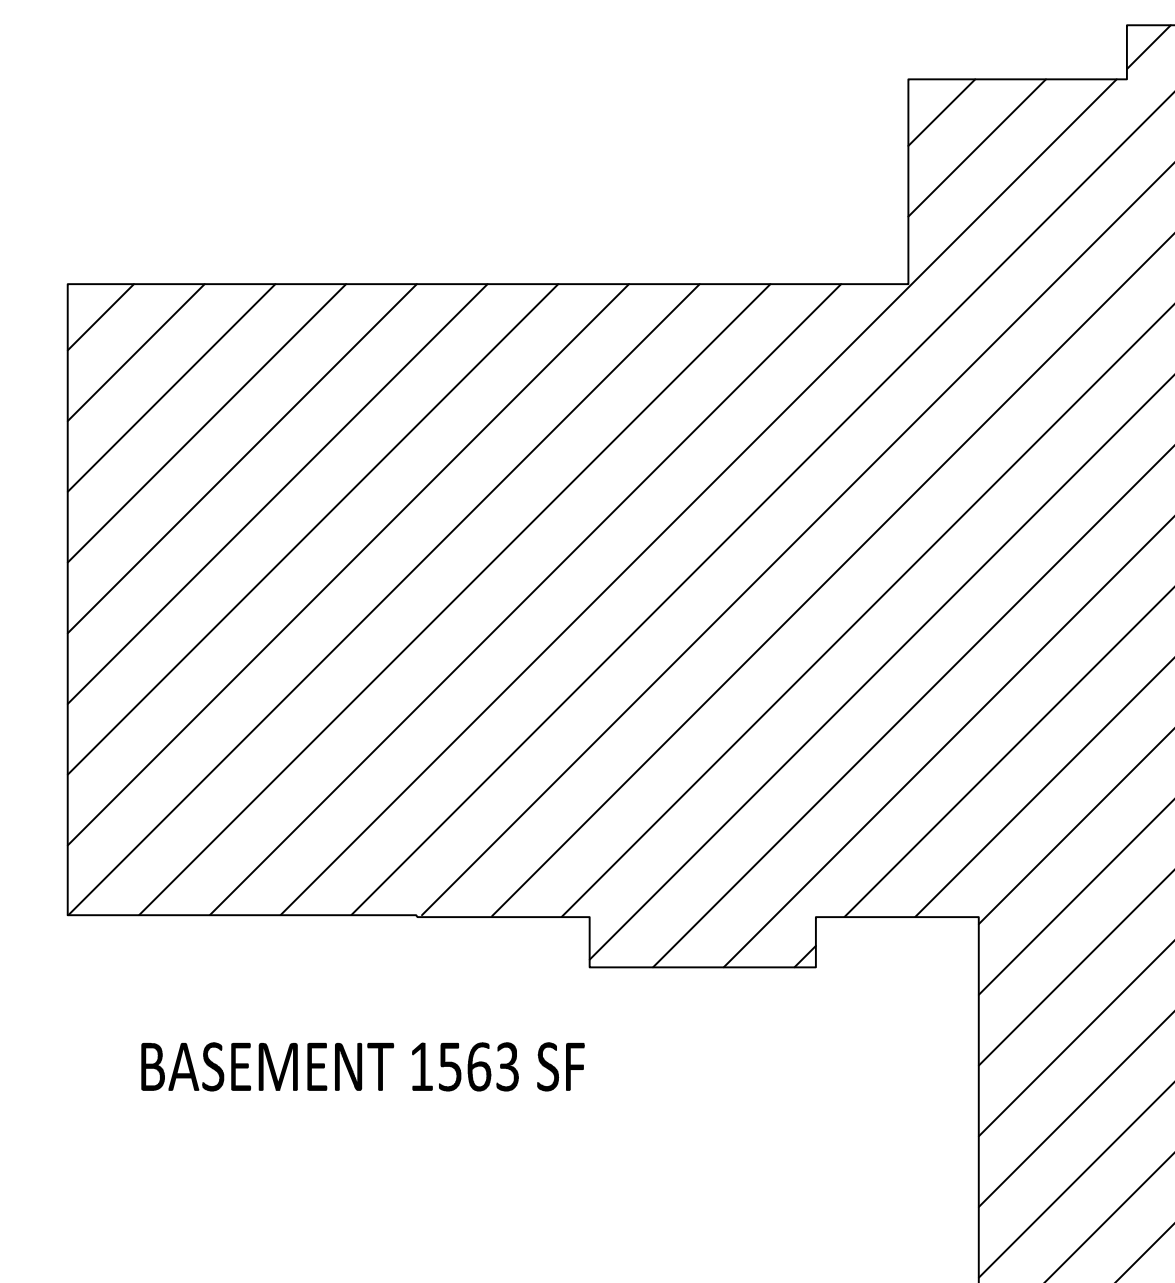

BASEMENT 1563 SF

TOTAL = 12,983 SF