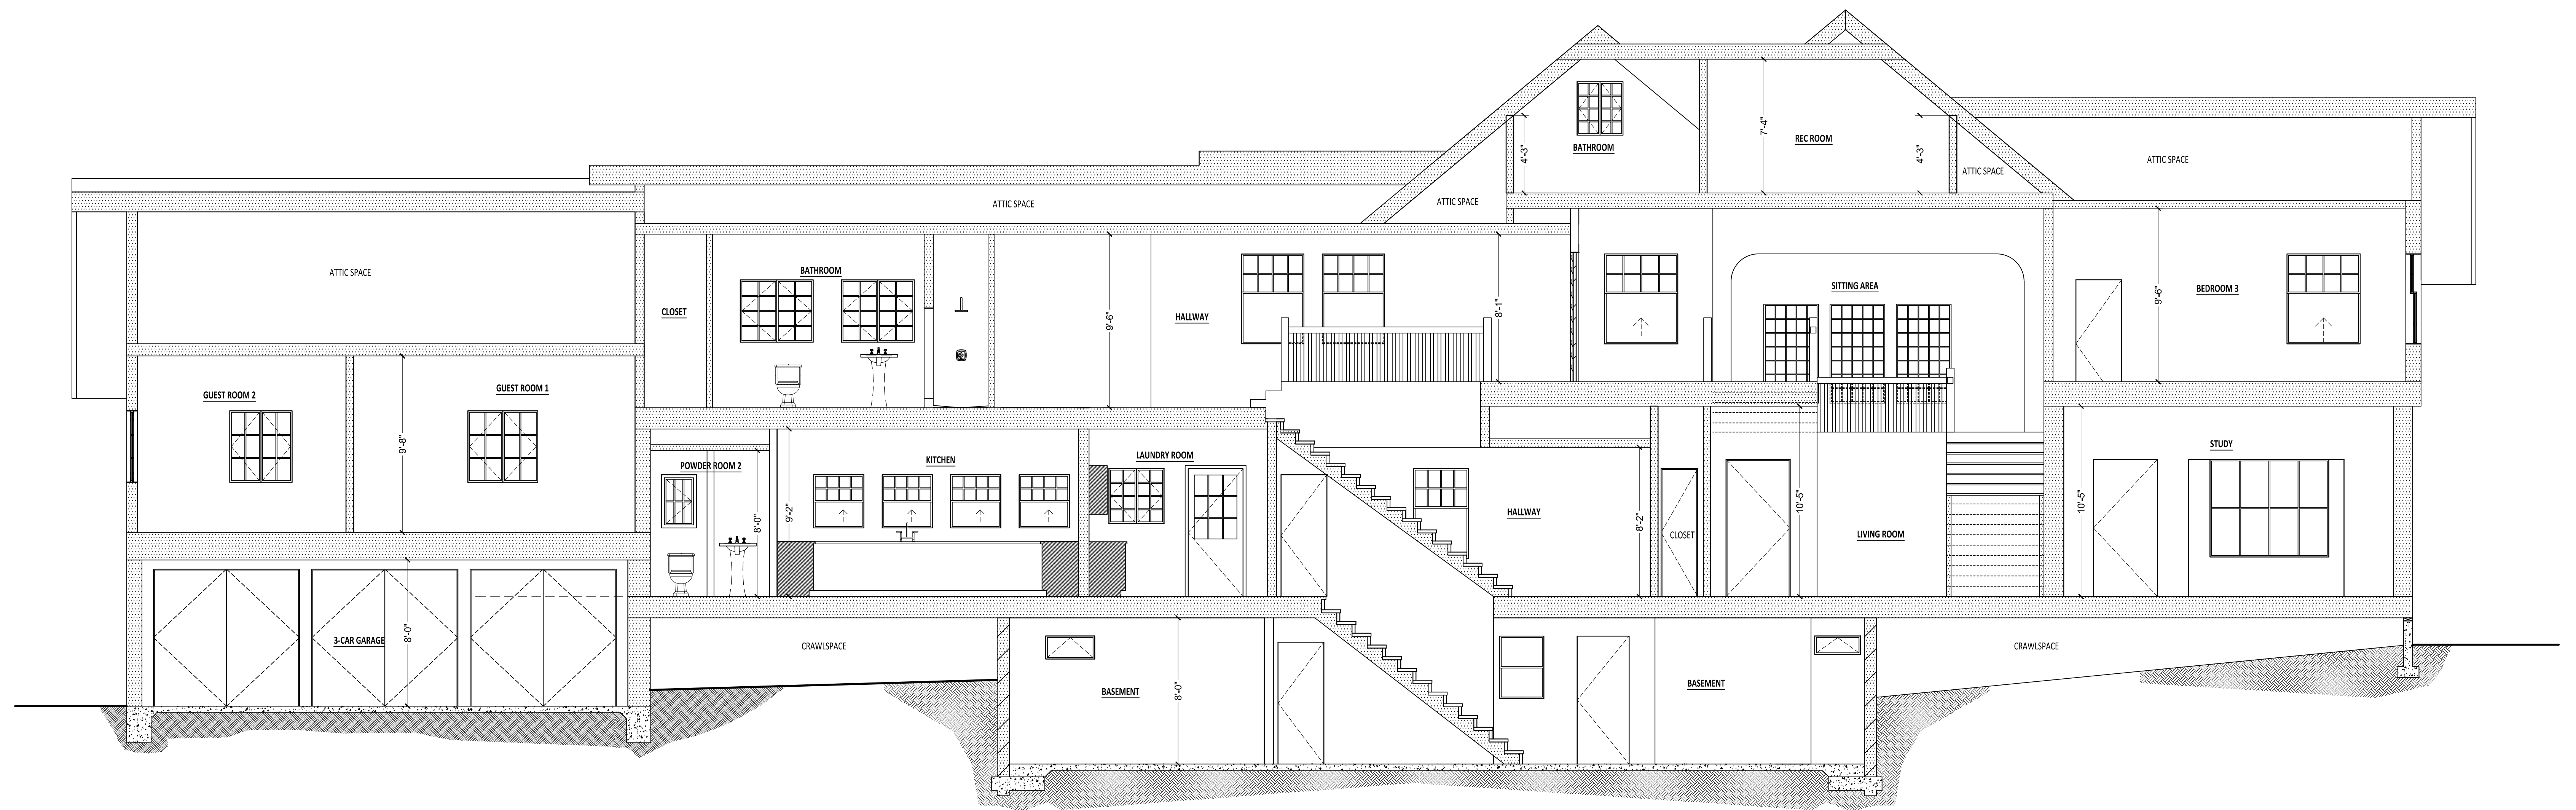

SECOND FLOOR PLAN

THIRD FLOOR PLAN

SCALE: 1/4" = 1'-0"

BASEMENT PLAN

ROOF PLAN

1 N. ELEVATION
 0 2' 4' 8'
 SCALE: 1/4" = 1'-0"

2 E. ELEVATION
 0 2' 4' 8'
 SCALE: 1/4" = 1'-0"

3 S. ELEVATION

0 2' 4' 8'

SCALE: 1/4" = 1'-0"

4 W. ELEVATION

0 2' 4' 8'

SCALE: 1/4" = 1'-0"

A-A

SCALE: 1/4" = 1'-0"

2ND FLOOR 5347 SF

3RD FLOOR REC ROOM
1565 SF

1ST FLOOR 4508 SF

BASEMENT 1563 SF

TOTAL = 12,983 SF