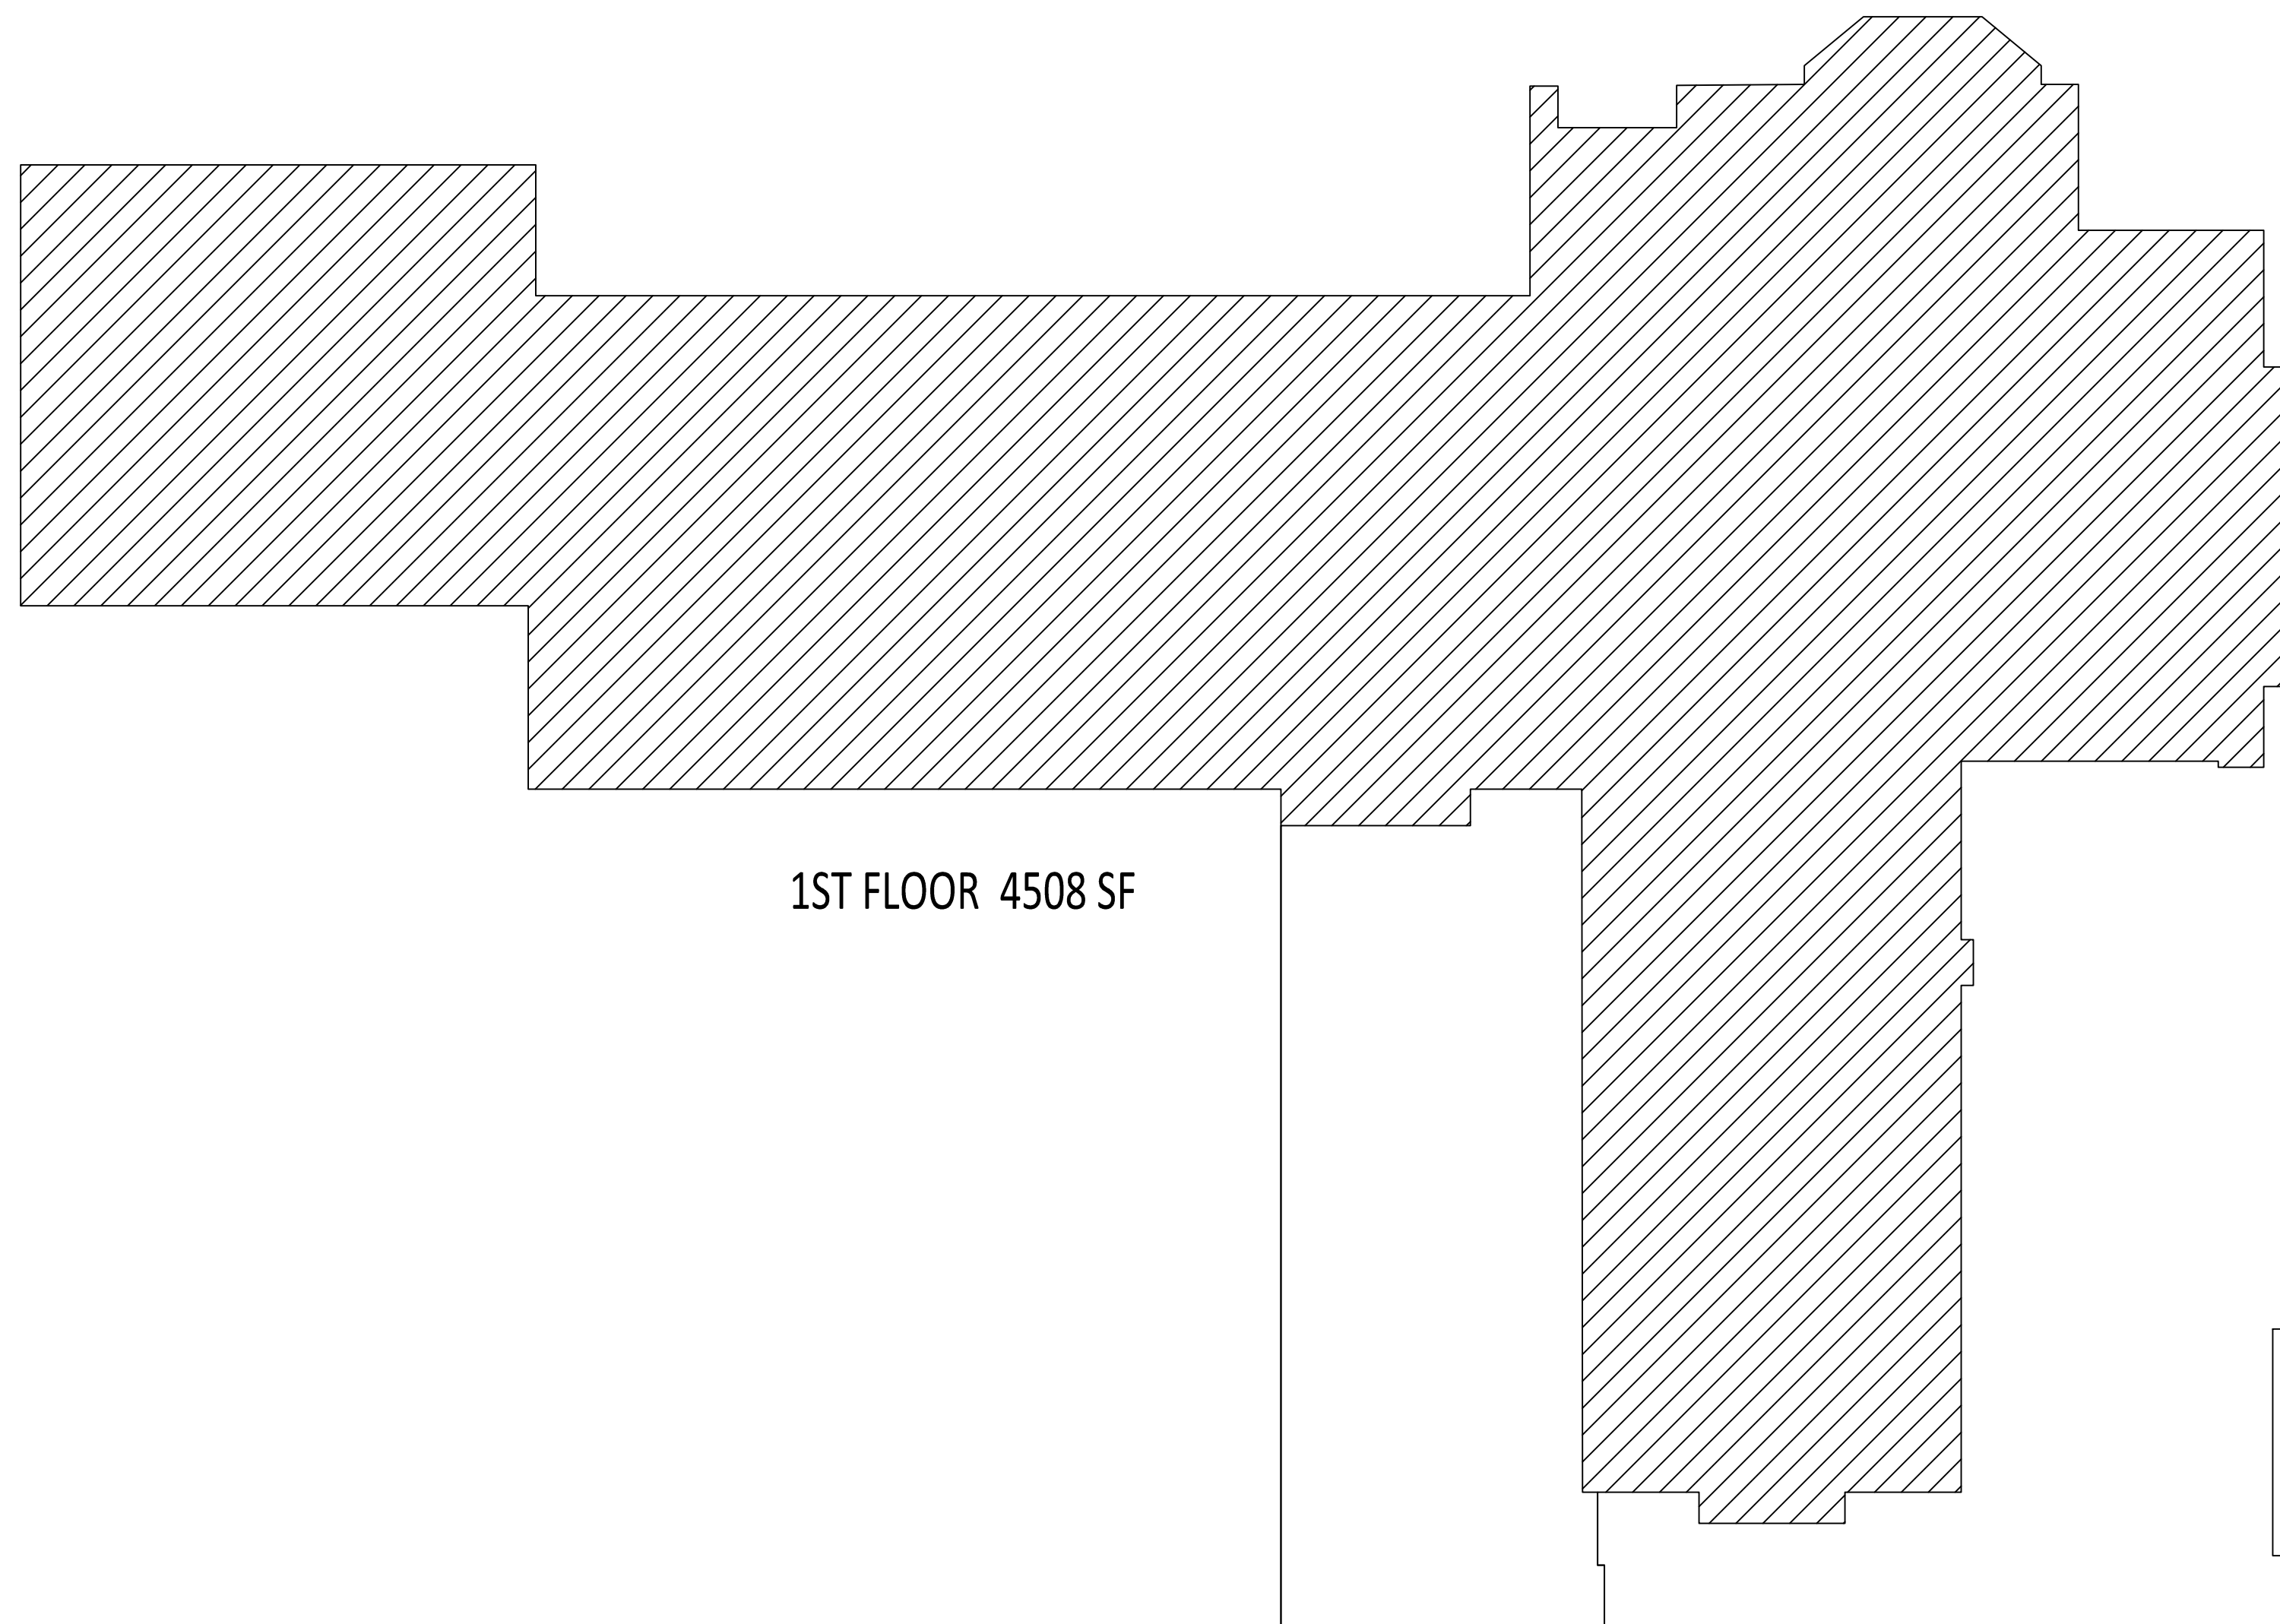

0 2' 4' 8'

SCALE: 1/4" = 1'-0"

4 W. ELEVATION

0 2' 4' 8'

SCALE: 1/4" = 1'-0"

A-A

SCALE: 1/4" = 1'-0"

2ND FLOOR 5347 SF

3RD FLOOR REC ROOM
1565 SF

1ST FLOOR 4508 SF

BASEMENT 1563 SF

TOTAL = 12,983 SF