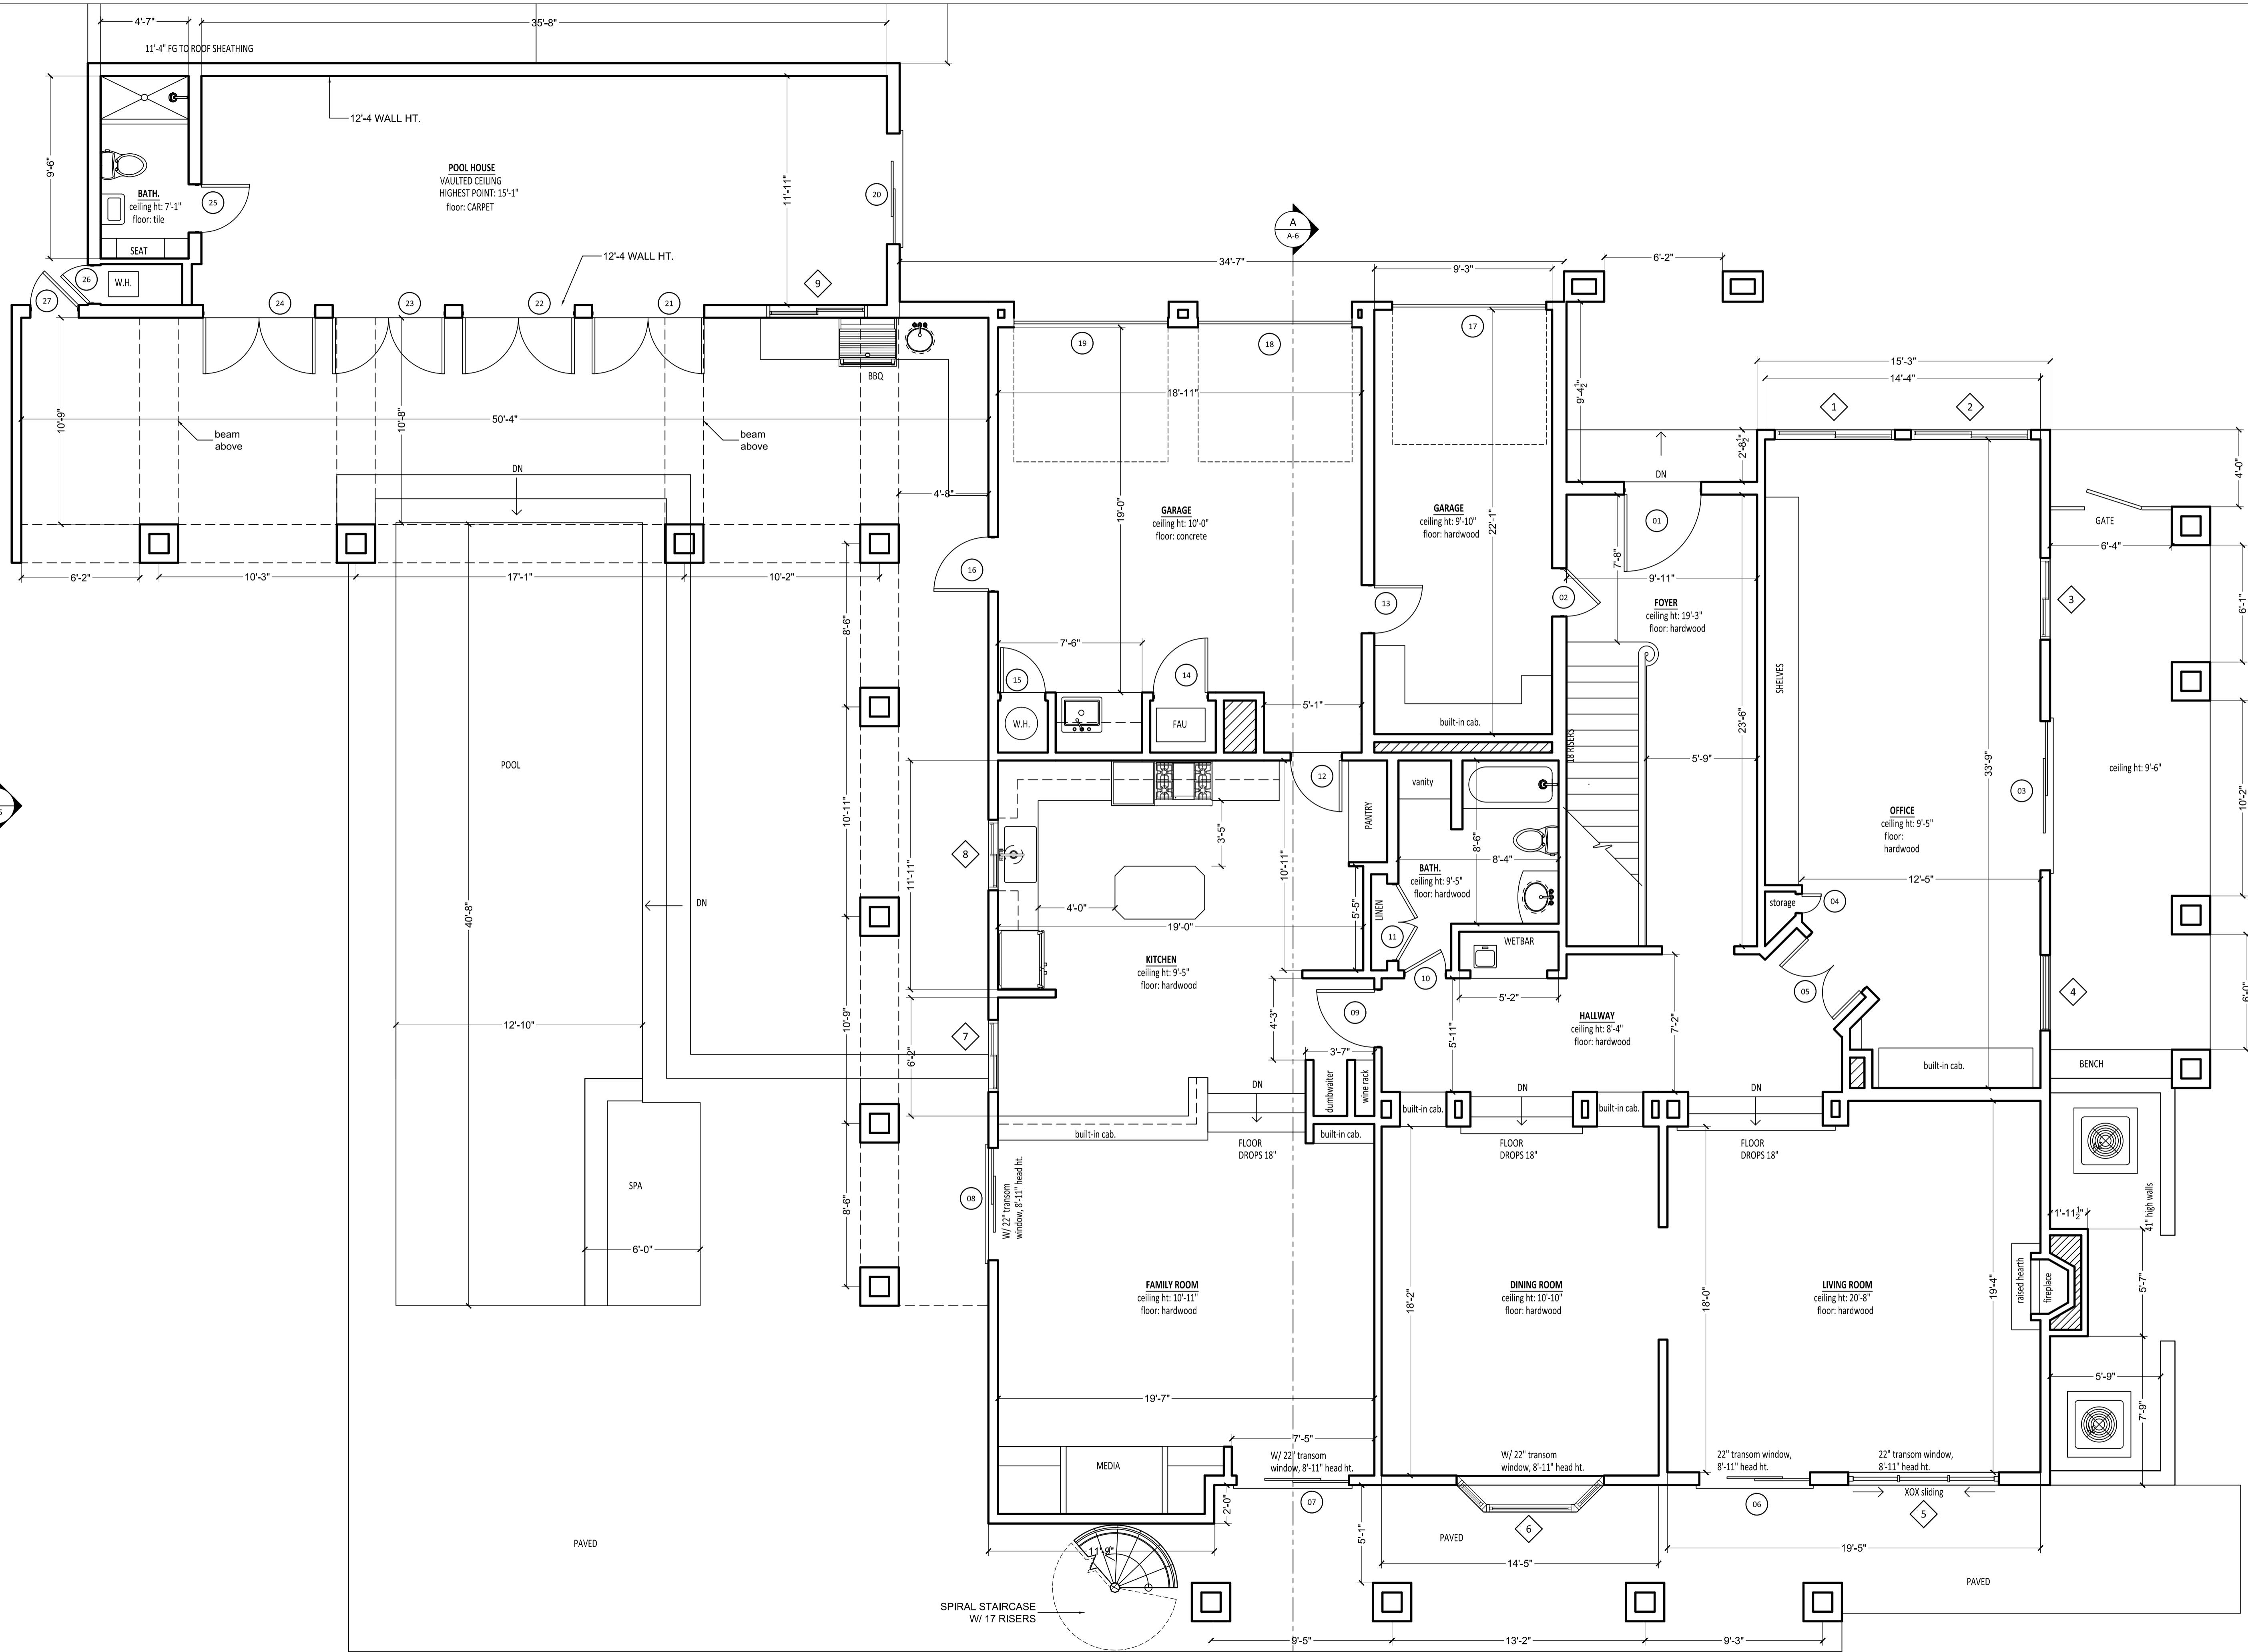

PACIFIC COAST HIGHWAY

SITE PLAN

SCALE: 1/16" = 1'-0"

**FIRST FLOOR PLAN**

### WINDOW SCHEDULE

MARK	WINDOW SIZE		Type	NOTES
	Width	HEIGHT		
1	5'-11"	4'-10"	SLIDING	---
2	5'-11"	4'-10"	SLIDING	---
3	3'-11"	3'-9"	SLIDING	---
4	3'-11"	3'-9"	SINGLE HUNG	---
5	7'-10"	4'-4"	---	---
6	7'-4"	4'-5"	BAY	---
7	3'-5"	3'-10"	SLIDING	---
8	3'-4"	3'-9"	SLIDING	---
9	4'-11"	1'-10"	---	---
10	2'-8"	2'-8"	SINGLE HUNG	---
11	1'-10"	1'-4"	SLIDING	---
12	1'-11"	2'-3"	FIXED	---
13	6'-0"	2'-3"	SLIDING	---
14	1'-11"	2'-3"	FIXED	---
15	2'-10"	2'-10"	---	---
16	3'-10"	1'-3"	SLIDING	---

**SECOND FLOOR PLAN**

0 2' 4' 8'

SCALE: 1/4" = 1'-0"

1 N. ELEVATION

SCALE: 1/4" = 1'-0"

2 E. ELEVATION

SCALE: 1/4" = 1'-0"

3 S. ELEVATION