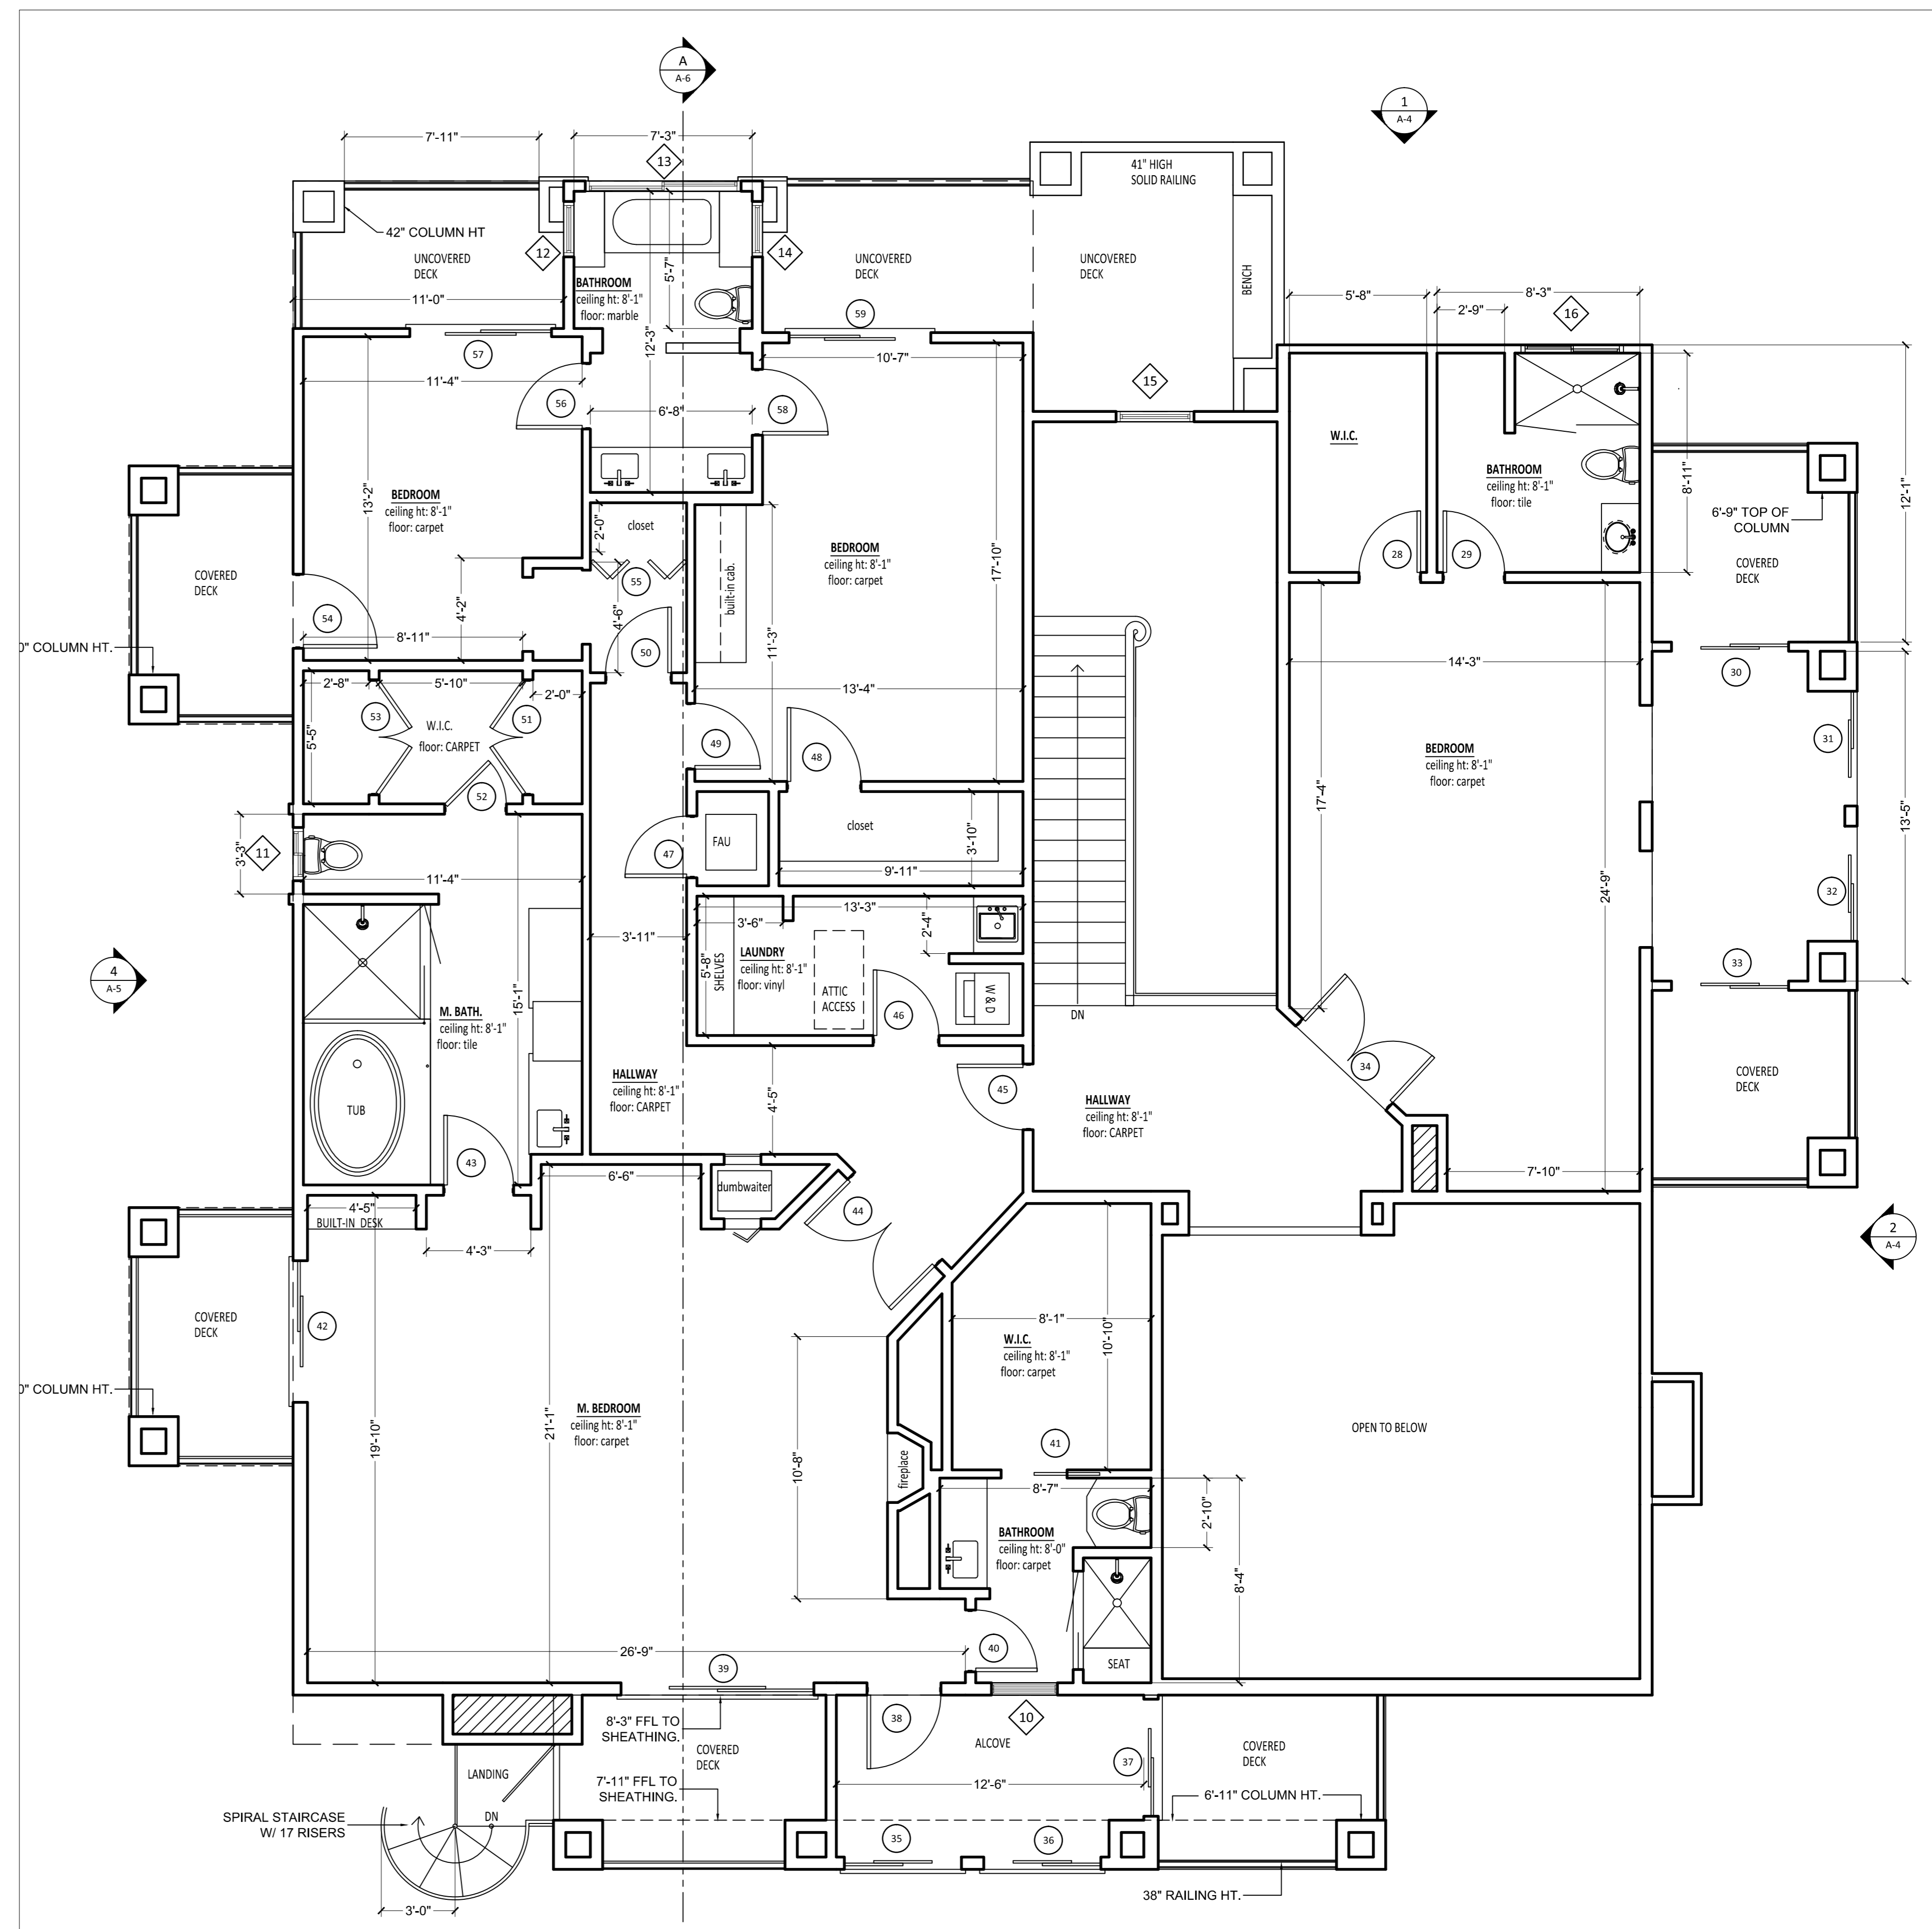

PACIFIC COAST HIGHWAY

SITE PLAN

SCALE: 1/16" = 1'-0"

**FIRST FLOOR PLAN**