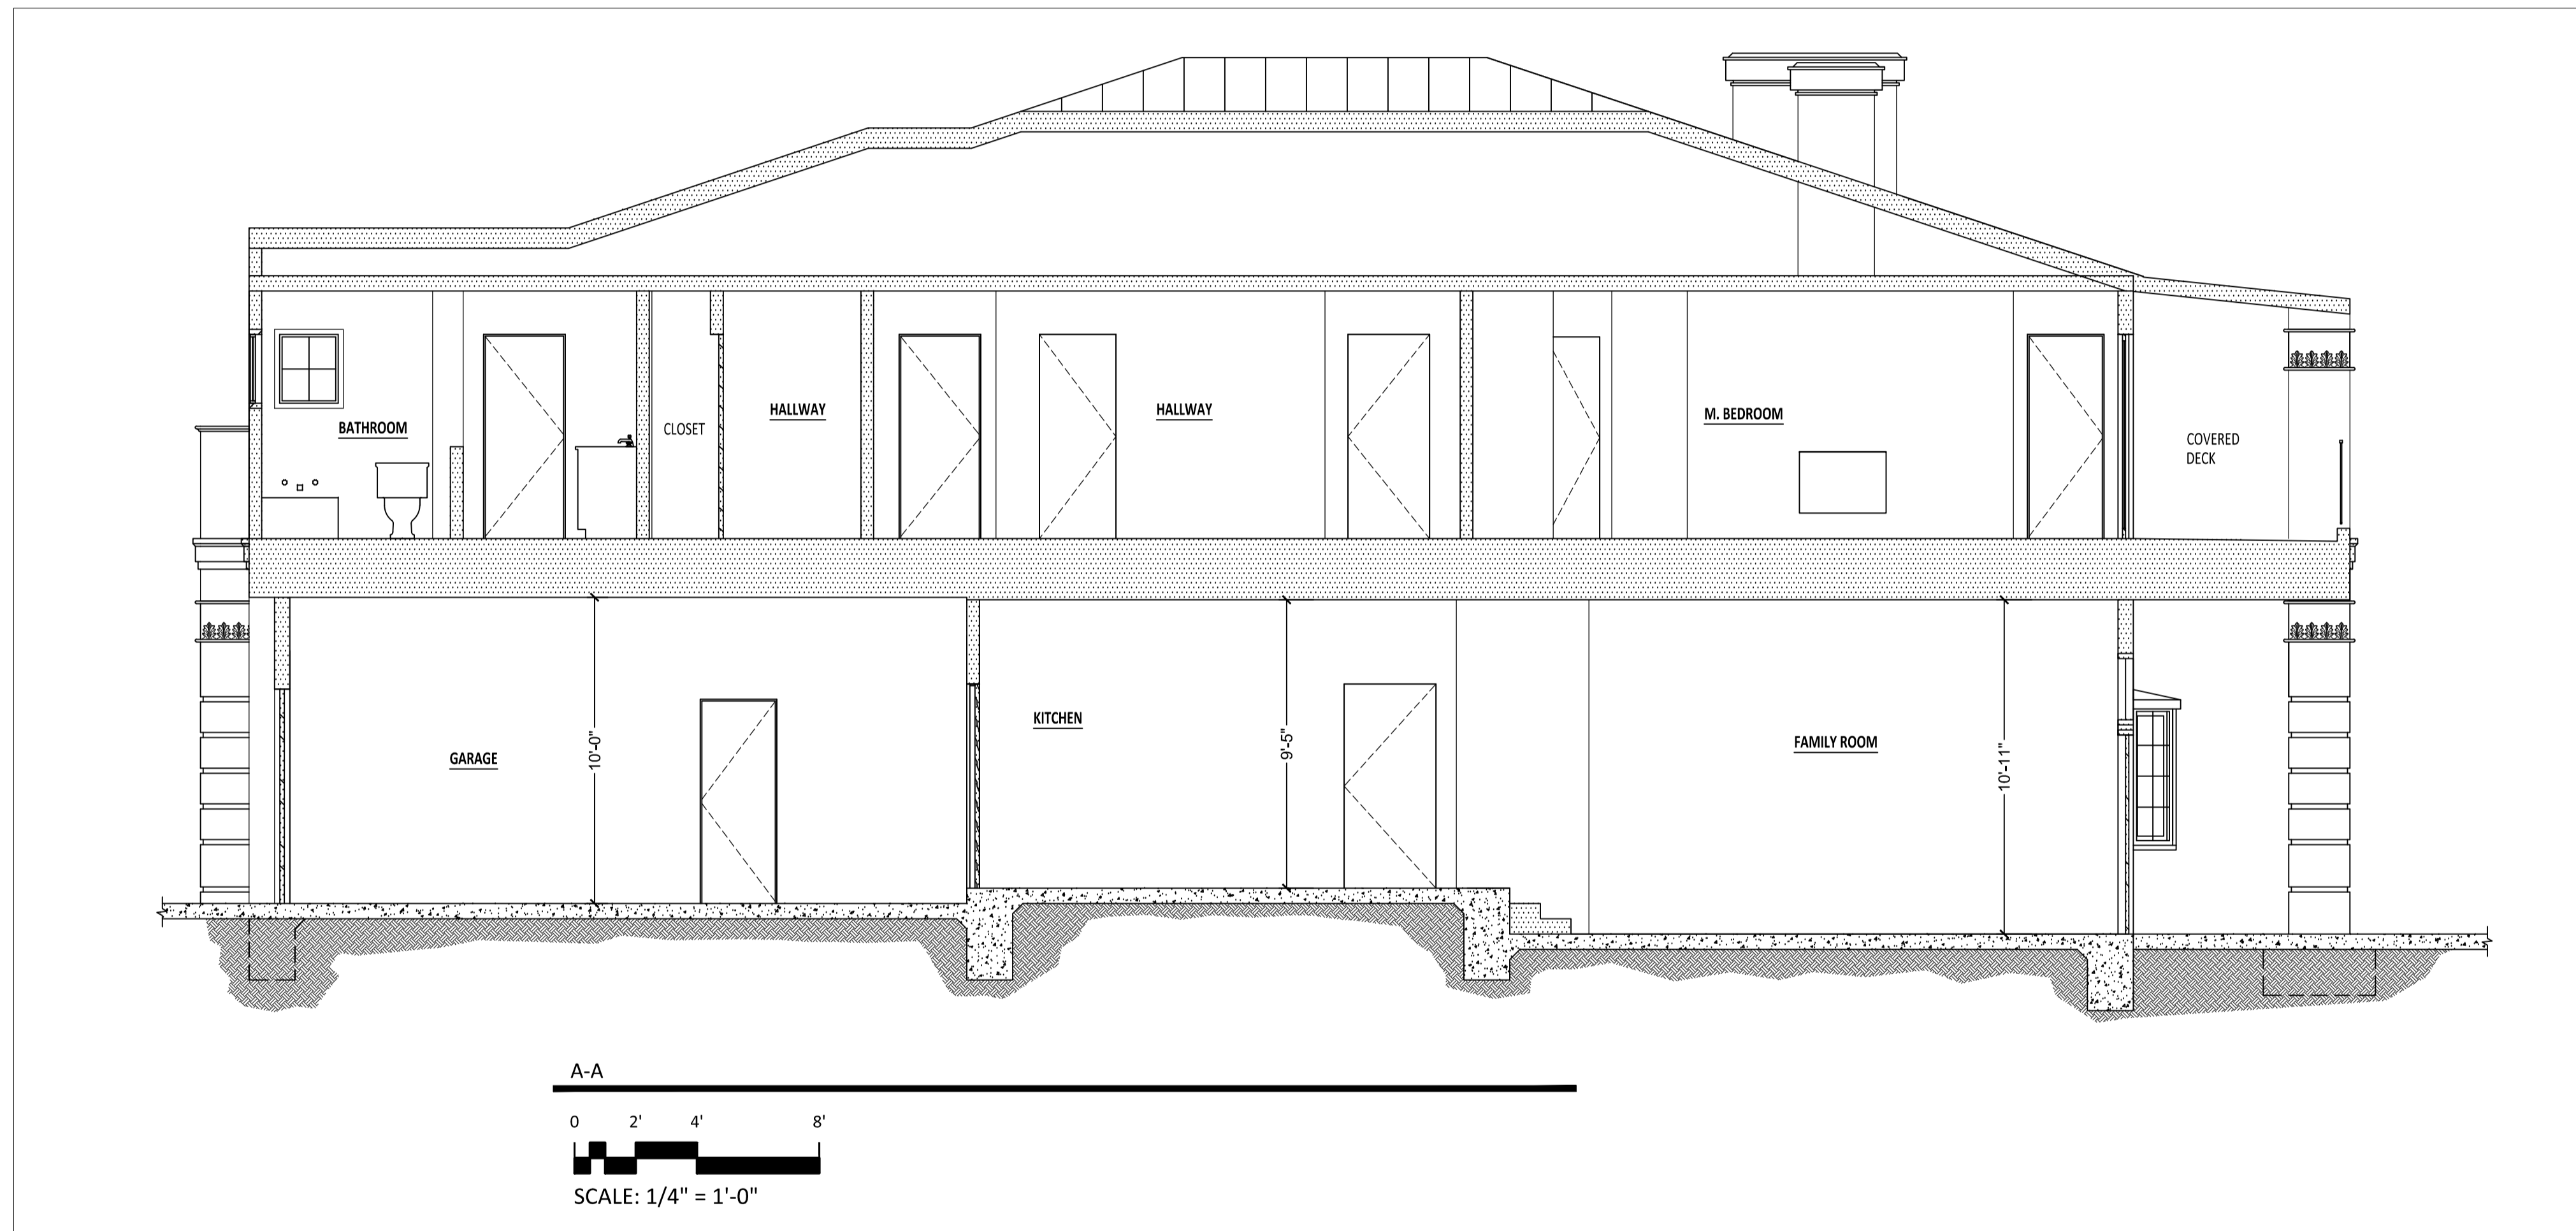

### WINDOW SCHEDULE

MARK	WINDOW SIZE		Type	NOTES
	Width	HEIGHT		
1	5'-11"	4'-10"	SLIDING	---
2	5'-11"	4'-10"	SLIDING	---
3	3'-11"	3'-9"	SLIDING	---
4	3'-11"	3'-9"	SINGLE HUNG	---
5	7'-10"	4'-4"	---	---
6	7'-4"	4'-5"	BAY	---
7	3'-5"	3'-10"	SLIDING	---
8	3'-4"	3'-9"	SLIDING	---
9	4'-11"	1'-10"	---	---
10	2'-8"	2'-8"	SINGLE HUNG	---
11	1'-10"	1'-4"	SLIDING	---
12	1'-11"	2'-3"	FIXED	---
13	6'-0"	2'-3"	SLIDING	---
14	1'-11"	2'-3"	FIXED	---
15	2'-10"	2'-10"	---	---
16	3'-10"	1'-3"	SLIDING	---

**SECOND FLOOR PLAN**

0 2' 4' 8'

SCALE: 1/4" = 1'-0"

1 N. ELEVATION

SCALE: 1/4" = 1'-0"

2 E. ELEVATION

SCALE: 1/4" = 1'-0"

3 S. ELEVATION

SCALE: 1/4" = 1'-0"

4 W. ELEVATION

SCALE: 1/4" = 1'-0"

WINDOW SCHEDULE				
MARK	SIZE		Type	NOTES
	Width	HEIGHT		
17	4'-11"	4'-0"	SLIDING	---
18	1'-10"	3'-9"	FIXED	---
19	2'-9"	1'-3"	SLIDING	---
20	3'-10"	3'-5"	SLIDING	---
21	1'-9"	1'-9"	FIXED	---
22	4'-10"	3'-9"	SLIDING	---
23	4'-10"	3'-9"	SLIDING	---

DOOR SCHEDULE				
MARK	DOOR SIZE		Type	NOTES
	WD	HGT		
60	15'-0"	7'-0"	OVERHEAD - SECTIONAL	---
61	3'-0"	6'-8"	SWING SINGLE	---
62	2'-6"	6'-8"	SWING SINGLE	---
63	3'-0"	6'-8"	SWING SINGLE	---
64	2'-6"	6'-8"	SWING SINGLE	---
65	2'-6"	6'-8"	SWING SINGLE	---
66	2'-6"	6'-8"	SWING SINGLE	---
67	5'-0"	6'-8"	BIFOLD - DOUBLE	---
68	2'-6"	6'-8"	SWING SINGLE	---
69	2'-6"	6'-8"	SWING SINGLE	---
70	2'-8"	6'-8"	SWING SINGLE	---
71	6'-0"	6'-8"	SLIDING - DOUBLE	---
72	2'-6"	6'-8"	SWING SINGLE	---
73	2'-6"	6'-8"	SWING SINGLE	---
74	1'-4"	6'-8"	SWING SINGLE	---
75	2'-8"	6'-8"	SWING SINGLE	---
76	3'-0"	6'-8"	SWING SINGLE	---