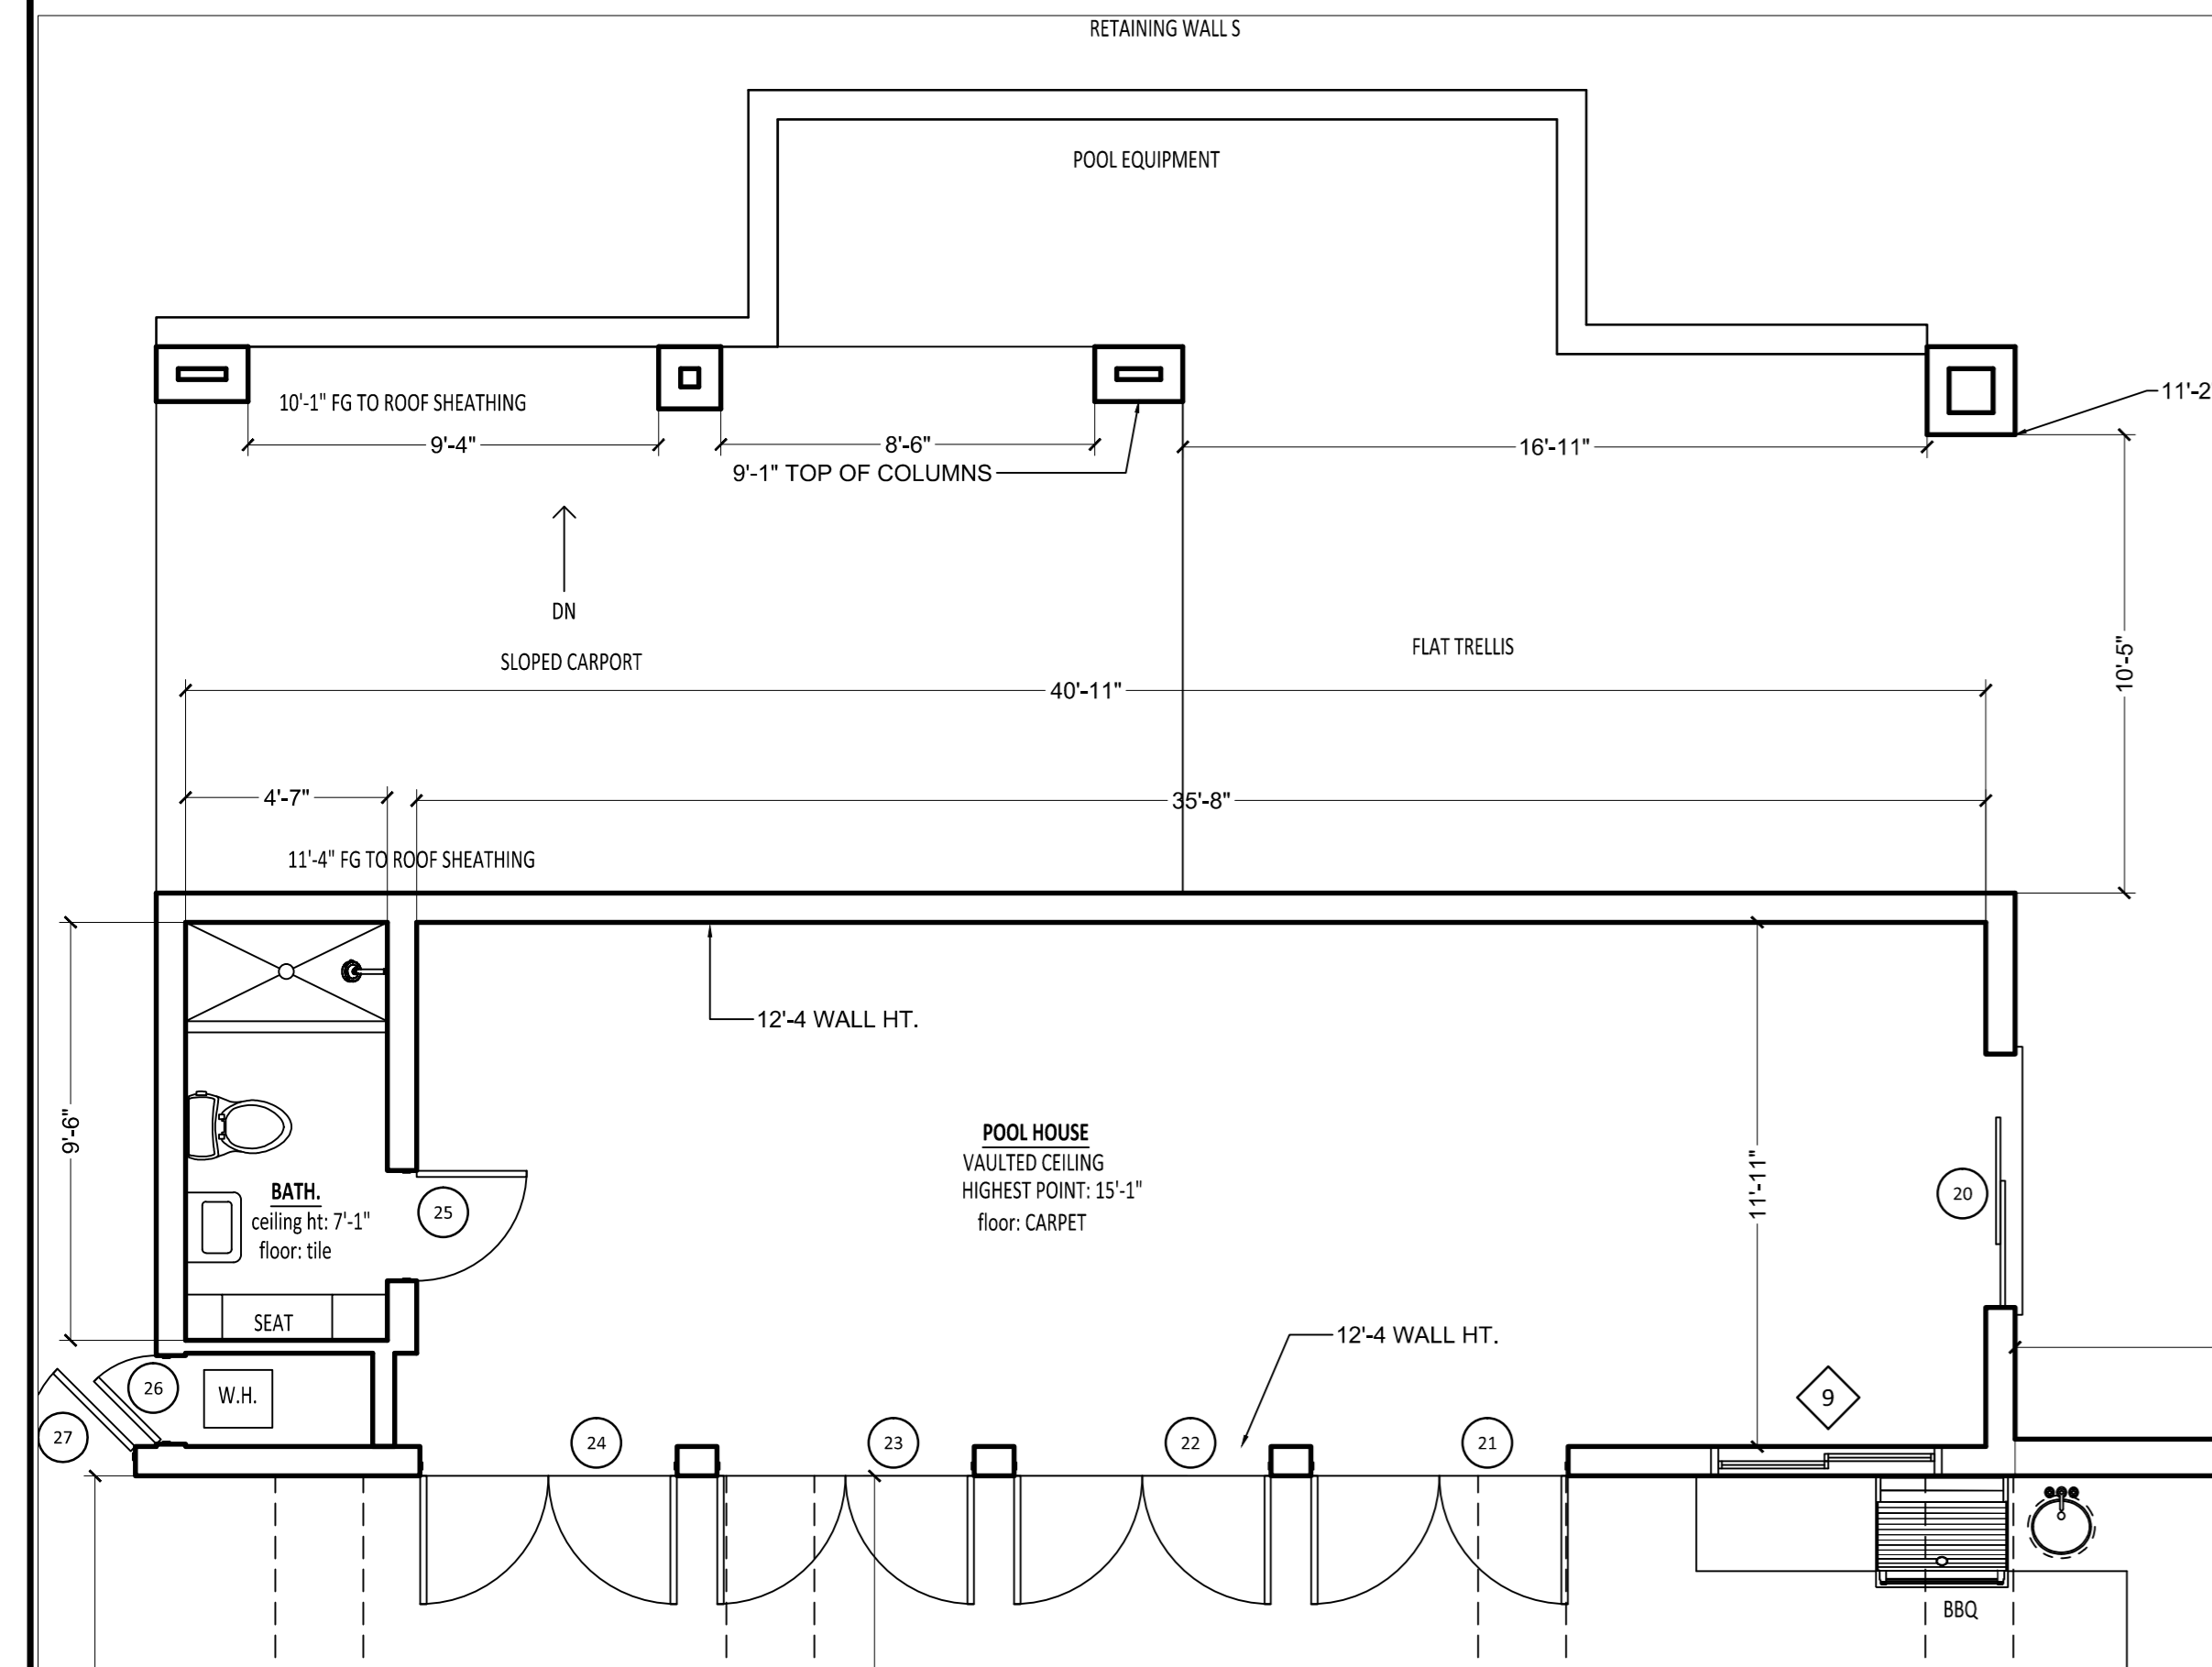

PACIFIC COAST HIGHWAY

SITE PLAN

SCALE: 1/16" = 1'-0"

**FIRST FLOOR PLAN**

### WINDOW SCHEDULE

MARK	WINDOW SIZE		Type	NOTES
	Width	HEIGHT		
1	5'-11"	4'-10"	SLIDING	---
2	5'-11"	4'-10"	SLIDING	---
3	3'-11"	3'-9"	SLIDING	---
4	3'-11"	3'-9"	SINGLE HUNG	---
5	7'-10"	4'-4"	---	---
6	7'-4"	4'-5"	BAY	---
7	3'-5"	3'-10"	SLIDING	---
8	3'-4"	3'-9"	SLIDING	---
9	4'-11"	1'-10"	---	---
10	2'-8"	2'-8"	SINGLE HUNG	---
11	1'-10"	1'-4"	SLIDING	---
12	1'-11"	2'-3"	FIXED	---
13	6'-0"	2'-3"	SLIDING	---
14	1'-11"	2'-3"	FIXED	---
15	2'-10"	2'-10"	---	---
16	3'-10"	1'-3"	SLIDING	---

**SECOND FLOOR PLAN**

0 2' 4' 8'

SCALE: 1/4" = 1'-0"

1 N. ELEVATION

SCALE: 1/4" = 1'-0"

2 E. ELEVATION

SCALE: 1/4" = 1'-0"

3 S. ELEVATION

SCALE: 1/4" = 1'-0"

4 W. ELEVATION

SCALE: 1/4" = 1'-0"

WINDOW SCHEDULE				
MARK	SIZE		Type	NOTES
	Width	HEIGHT		
17	4'-11"	4'-0"	SLIDING	---
18	1'-10"	3'-9"	FIXED	---
19	2'-9"	1'-3"	SLIDING	---
20	3'-10"	3'-5"	SLIDING	---
21	1'-9"	1'-9"	FIXED	---
22	4'-10"	3'-9"	SLIDING	---
23	4'-10"	3'-9"	SLIDING	---