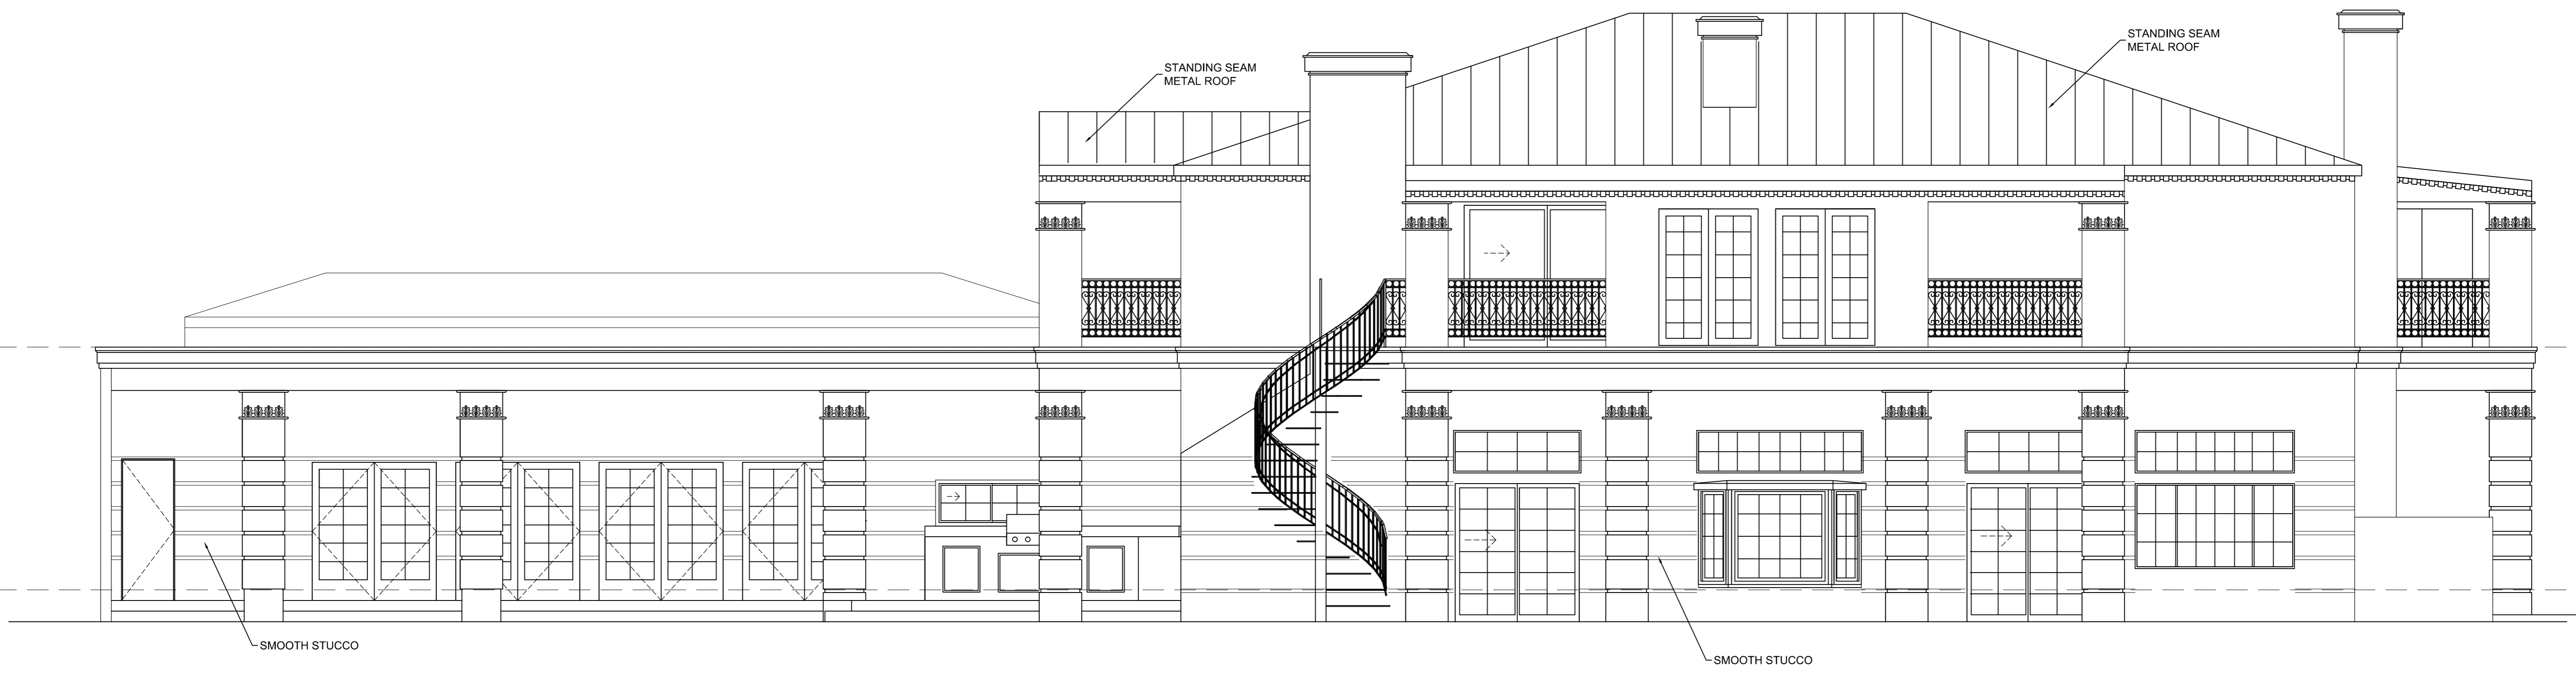

### WINDOW SCHEDULE

MARK	WINDOW SIZE		Type	NOTES
	Width	HEIGHT		
1	5'-11"	4'-10"	SLIDING	---
2	5'-11"	4'-10"	SLIDING	---
3	3'-11"	3'-9"	SLIDING	---
4	3'-11"	3'-9"	SINGLE HUNG	---
5	7'-10"	4'-4"	---	---
6	7'-4"	4'-5"	BAY	---
7	3'-5"	3'-10"	SLIDING	---
8	3'-4"	3'-9"	SLIDING	---
9	4'-11"	1'-10"	---	---
10	2'-8"	2'-8"	SINGLE HUNG	---
11	1'-10"	1'-4"	SLIDING	---
12	1'-11"	2'-3"	FIXED	---
13	6'-0"	2'-3"	SLIDING	---
14	1'-11"	2'-3"	FIXED	---
15	2'-10"	2'-10"	---	---
16	3'-10"	1'-3"	SLIDING	---

**SECOND FLOOR PLAN**

0 2' 4' 8'

SCALE: 1/4" = 1'-0"

1 N. ELEVATION

SCALE: 1/4" = 1'-0"

2 E. ELEVATION

SCALE: 1/4" = 1'-0"

3 S. ELEVATION

SCALE: 1/4" = 1'-0"

4 W. ELEVATION

SCALE: 1/4" = 1'-0"

WINDOW SCHEDULE				
MARK	SIZE		Type	NOTES
	Width	HEIGHT		
17	4'-11"	4'-0"	SLIDING	---
18	1'-10"	3'-9"	FIXED	---
19	2'-9"	1'-3"	SLIDING	---
20	3'-10"	3'-5"	SLIDING	---
21	1'-9"	1'-9"	FIXED	---
22	4'-10"	3'-9"	SLIDING	---
23	4'-10"	3'-9"	SLIDING	---

DOOR SCHEDULE				
MARK	DOOR SIZE		Type	NOTES
	WD	HGT		
60	15'-0"	7'-0"	OVERHEAD - SECTIONAL	---
61	3'-0"	6'-8"	SWING SINGLE	---
62	2'-6"	6'-8"	SWING SINGLE	---
63	3'-0"	6'-8"	SWING SINGLE	---
64	2'-6"	6'-8"	SWING SINGLE	---
65	2'-6"	6'-8"	SWING SINGLE	---
66	2'-6"	6'-8"	SWING SINGLE	---
67	5'-0"	6'-8"	BIFOLD - DOUBLE	---
68	2'-6"	6'-8"	SWING SINGLE	---
69	2'-6"	6'-8"	SWING SINGLE	---
70	2'-8"	6'-8"	SWING SINGLE	---
71	6'-0"	6'-8"	SLIDING - DOUBLE	---
72	2'-6"	6'-8"	SWING SINGLE	---
73	2'-6"	6'-8"	SWING SINGLE	---
74	1'-4"	6'-8"	SWING SINGLE	---
75	2'-8"	6'-8"	SWING SINGLE	---
76	3'-0"	6'-8"	SWING SINGLE	---