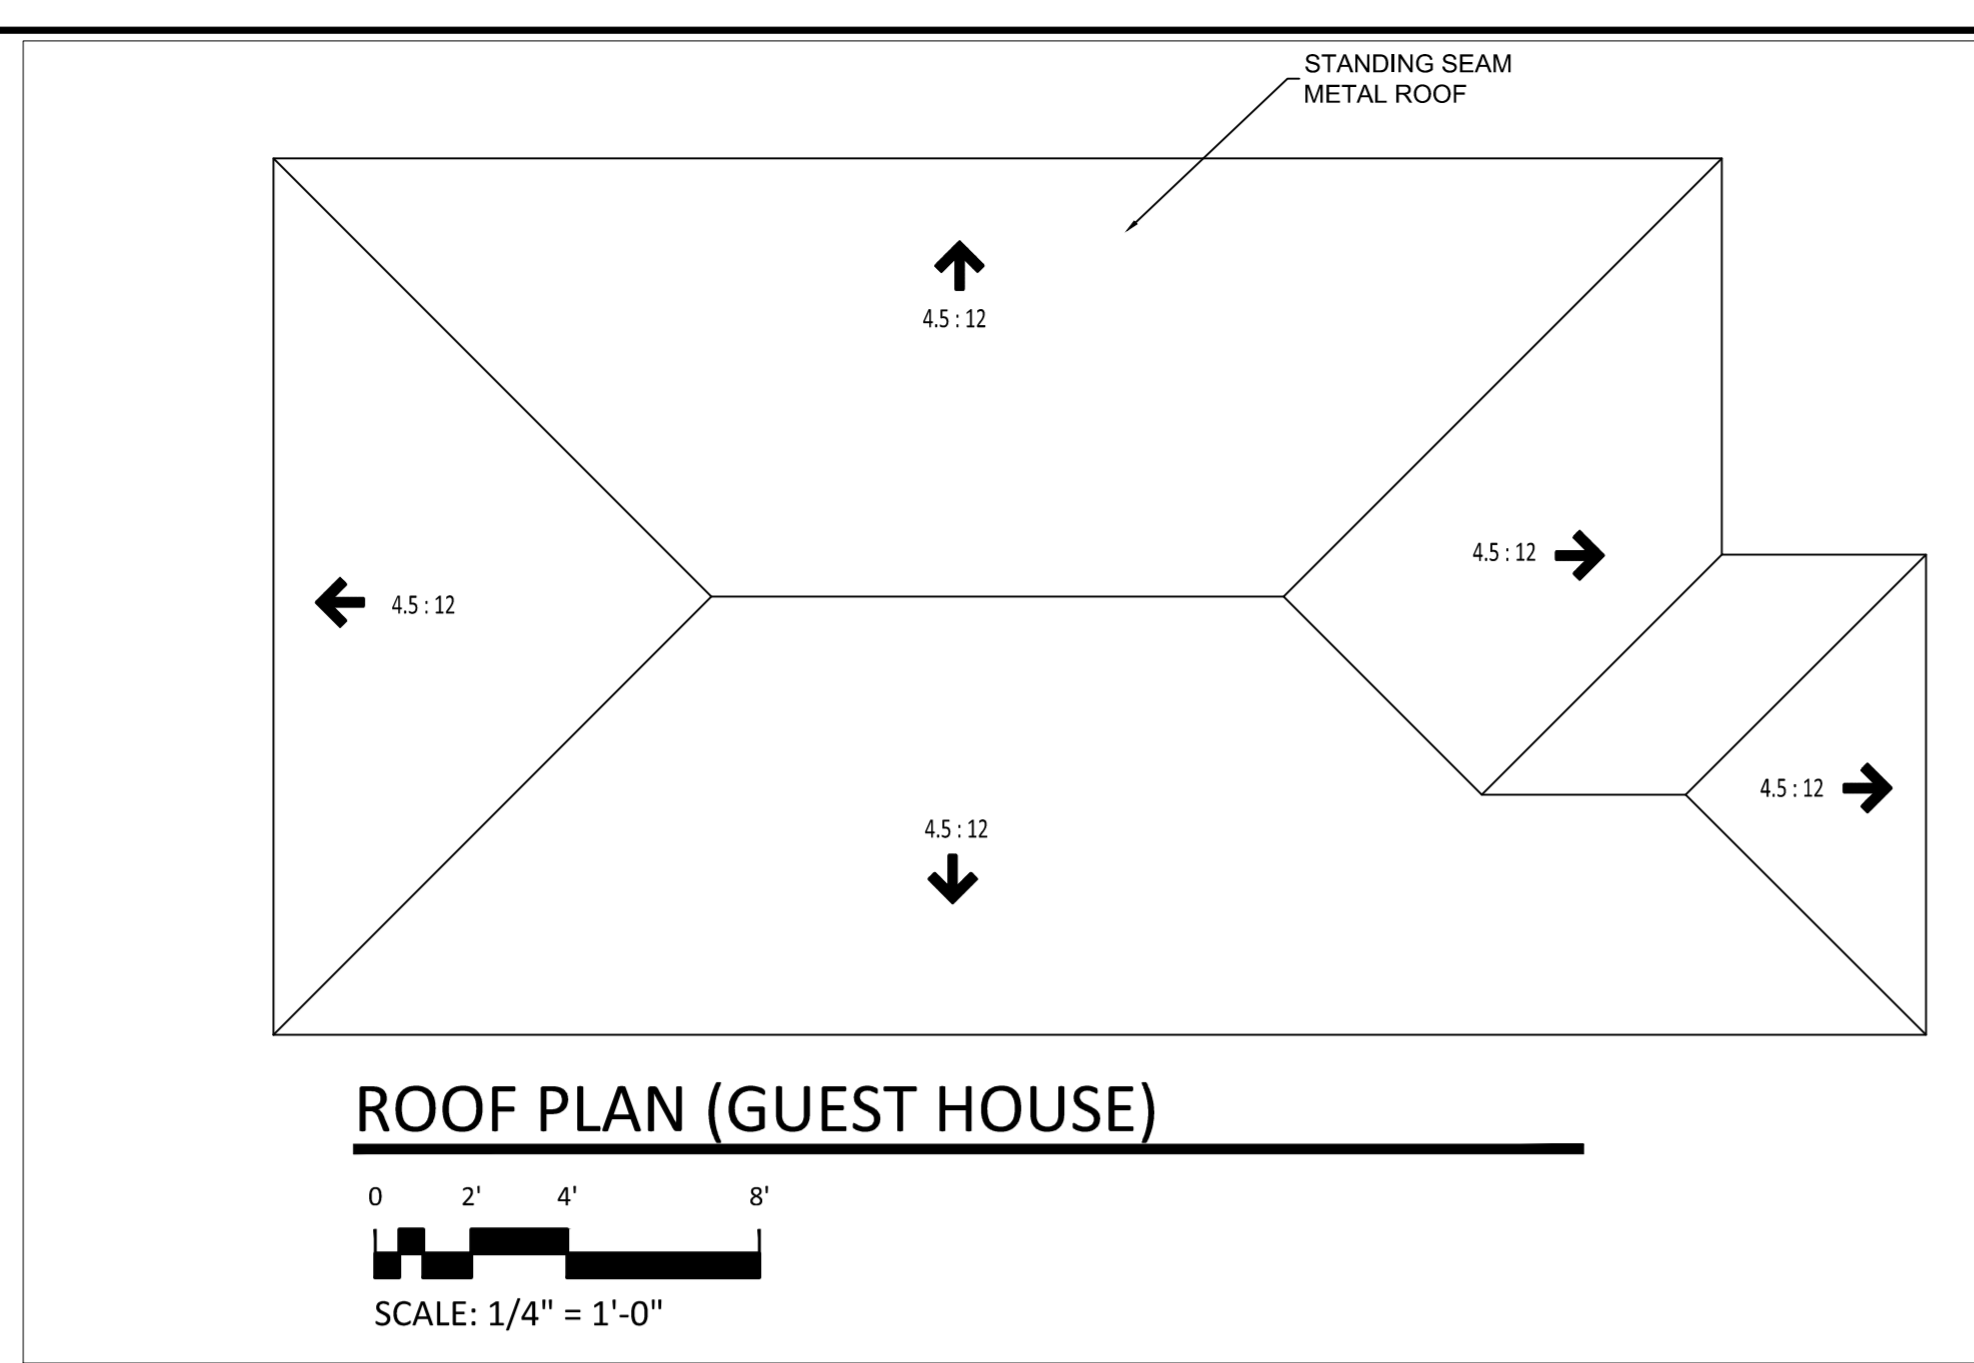

### WINDOW SCHEDULE

MARK	WINDOW SIZE		Type	NOTES
	Width	HEIGHT		
1	5'-11"	4'-10"	SLIDING	---
2	5'-11"	4'-10"	SLIDING	---
3	3'-11"	3'-9"	SLIDING	---
4	3'-11"	3'-9"	SINGLE HUNG	---
5	7'-10"	4'-4"	---	---
6	7'-4"	4'-5"	BAY	---
7	3'-5"	3'-10"	SLIDING	---
8	3'-4"	3'-9"	SLIDING	---
9	4'-11"	1'-10"	---	---
10	2'-8"	2'-8"	SINGLE HUNG	---
11	1'-10"	1'-4"	SLIDING	---
12	1'-11"	2'-3"	FIXED	---
13	6'-0"	2'-3"	SLIDING	---
14	1'-11"	2'-3"	FIXED	---
15	2'-10"	2'-10"	---	---
16	3'-10"	1'-3"	SLIDING	---

SCALE: 1/4" = 1'-0"

4 W. ELEVATION

SCALE: 1/4" = 1'-0"

WINDOW SCHEDULE				
MARK	SIZE		Type	NOTES
	Width	HEIGHT		
17	4'-11"	4'-0"	SLIDING	---
18	1'-10"	3'-9"	FIXED	---
19	2'-9"	1'-3"	SLIDING	---
20	3'-10"	3'-5"	SLIDING	---
21	1'-9"	1'-9"	FIXED	---
22	4'-10"	3'-9"	SLIDING	---
23	4'-10"	3'-9"	SLIDING	---

DOOR SCHEDULE				
MARK	DOOR SIZE		Type	NOTES
	WD	HGT		
60	15'-0"	7'-0"	OVERHEAD - SECTIONAL	---
61	3'-0"	6'-8"	SWING SINGLE	---
62	2'-6"	6'-8"	SWING SINGLE	---
63	3'-0"	6'-8"	SWING SINGLE	---
64	2'-6"	6'-8"	SWING SINGLE	---
65	2'-6"	6'-8"	SWING SINGLE	---
66	2'-6"	6'-8"	SWING SINGLE	---
67	5'-0"	6'-8"	BIFOLD - DOUBLE	---
68	2'-6"	6'-8"	SWING SINGLE	---
69	2'-6"	6'-8"	SWING SINGLE	---
70	2'-8"	6'-8"	SWING SINGLE	---
71	6'-0"	6'-8"	SLIDING - DOUBLE	---
72	2'-6"	6'-8"	SWING SINGLE	---
73	2'-6"	6'-8"	SWING SINGLE	---
74	1'-4"	6'-8"	SWING SINGLE	---
75	2'-8"	6'-8"	SWING SINGLE	---
76	3'-0"	6'-8"	SWING SINGLE	---