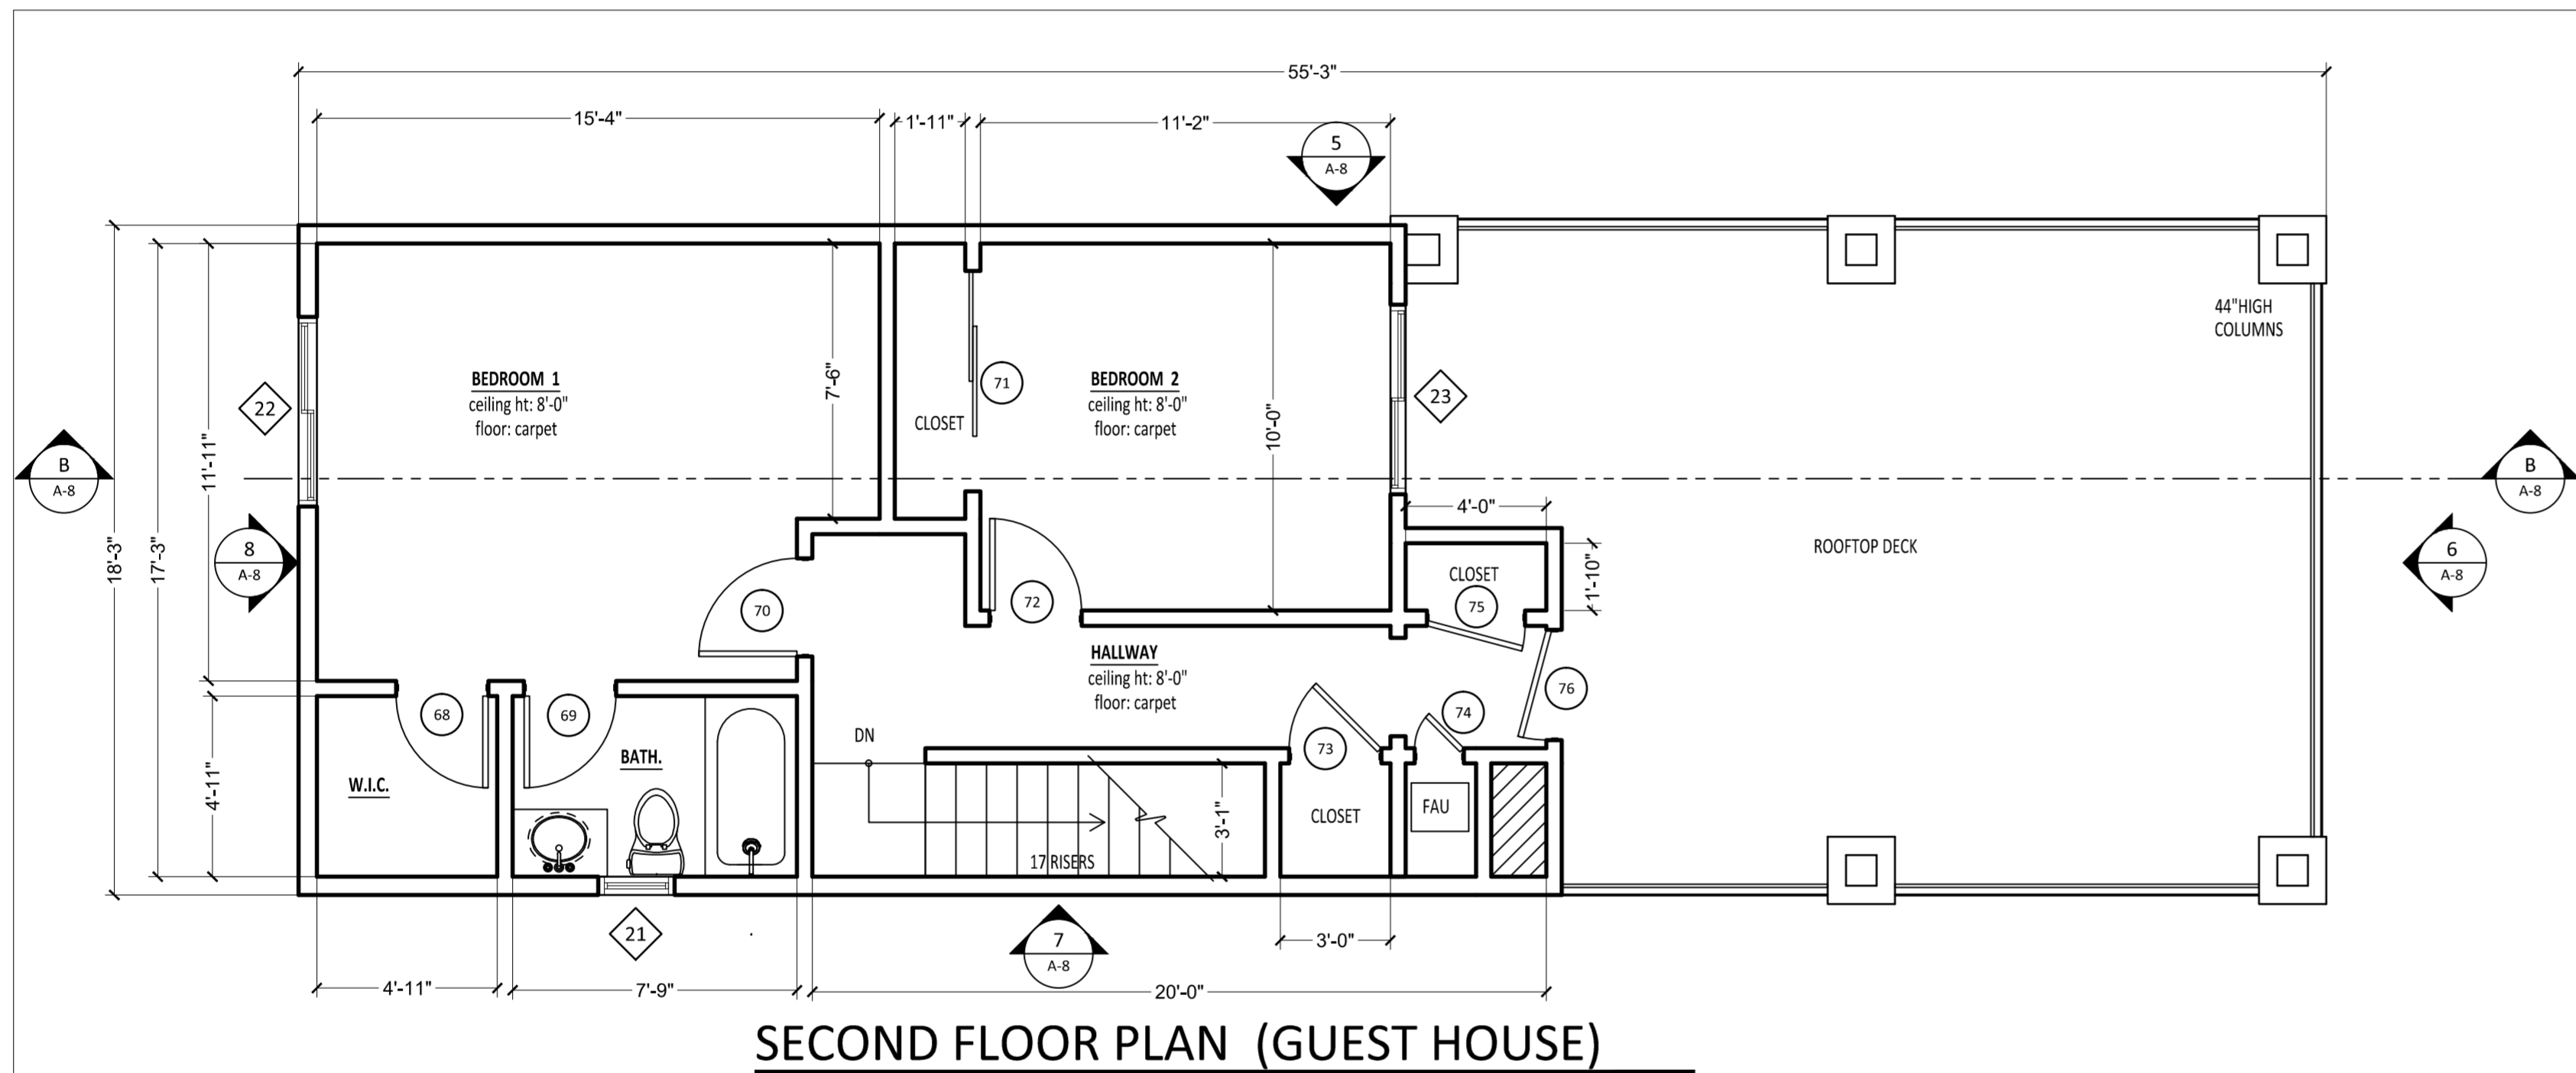

### WINDOW SCHEDULE

MARK	WINDOW SIZE		Type	NOTES
	Width	HEIGHT		
1	5'-11"	4'-10"	SLIDING	---
2	5'-11"	4'-10"	SLIDING	---
3	3'-11"	3'-9"	SLIDING	---
4	3'-11"	3'-9"	SINGLE HUNG	---
5	7'-10"	4'-4"	---	---
6	7'-4"	4'-5"	BAY	---
7	3'-5"	3'-10"	SLIDING	---
8	3'-4"	3'-9"	SLIDING	---
9	4'-11"	1'-10"	---	---
10	2'-8"	2'-8"	SINGLE HUNG	---
11	1'-10"	1'-4"	SLIDING	---
12	1'-11"	2'-3"	FIXED	---
13	6'-0"	2'-3"	SLIDING	---
14	1'-11"	2'-3"	FIXED	---
15	2'-10"	2'-10"	---	---
16	3'-10"	1'-3"	SLIDING	---

**SECOND FLOOR PLAN**

0 2' 4' 8'

SCALE: 1/4" = 1'-0"

1 N. ELEVATION

SCALE: 1/4" = 1'-0"

2 E. ELEVATION

SCALE: 1/4" = 1'-0"

3 S. ELEVATION

SCALE: 1/4" = 1'-0"

4 W. ELEVATION

SCALE: 1/4" = 1'-0"

WINDOW SCHEDULE				
MARK	SIZE		Type	NOTES
	Width	HEIGHT		
17	4'-11"	4'-0"	SLIDING	---
18	1'-10"	3'-9"	FIXED	---
19	2'-9"	1'-3"	SLIDING	---
20	3'-10"	3'-5"	SLIDING	---
21	1'-9"	1'-9"	FIXED	---
22	4'-10"	3'-9"	SLIDING	---
23	4'-10"	3'-9"	SLIDING	---

DOOR SCHEDULE				
MARK	DOOR SIZE		Type	NOTES
	WD	HGT		
60	15'-0"	7'-0"	OVERHEAD - SECTIONAL	---
61	3'-0"	6'-8"	SWING SINGLE	---
62	2'-6"	6'-8"	SWING SINGLE	---
63	3'-0"	6'-8"	SWING SINGLE	---
64	2'-6"	6'-8"	SWING SINGLE	---
65	2'-6"	6'-8"	SWING SINGLE	---
66	2'-6"	6'-8"	SWING SINGLE	---
67	5'-0"	6'-8"	BIFOLD - DOUBLE	---
68	2'-6"	6'-8"	SWING SINGLE	---
69	2'-6"	6'-8"	SWING SINGLE	---
70	2'-8"	6'-8"	SWING SINGLE	---
71	6'-0"	6'-8"	SLIDING - DOUBLE	---
72	2'-6"	6'-8"	SWING SINGLE	---
73	2'-6"	6'-8"	SWING SINGLE	---
74	1'-4"	6'-8"	SWING SINGLE	---
75	2'-8"	6'-8"	SWING SINGLE	---
76	3'-0"	6'-8"	SWING SINGLE	---