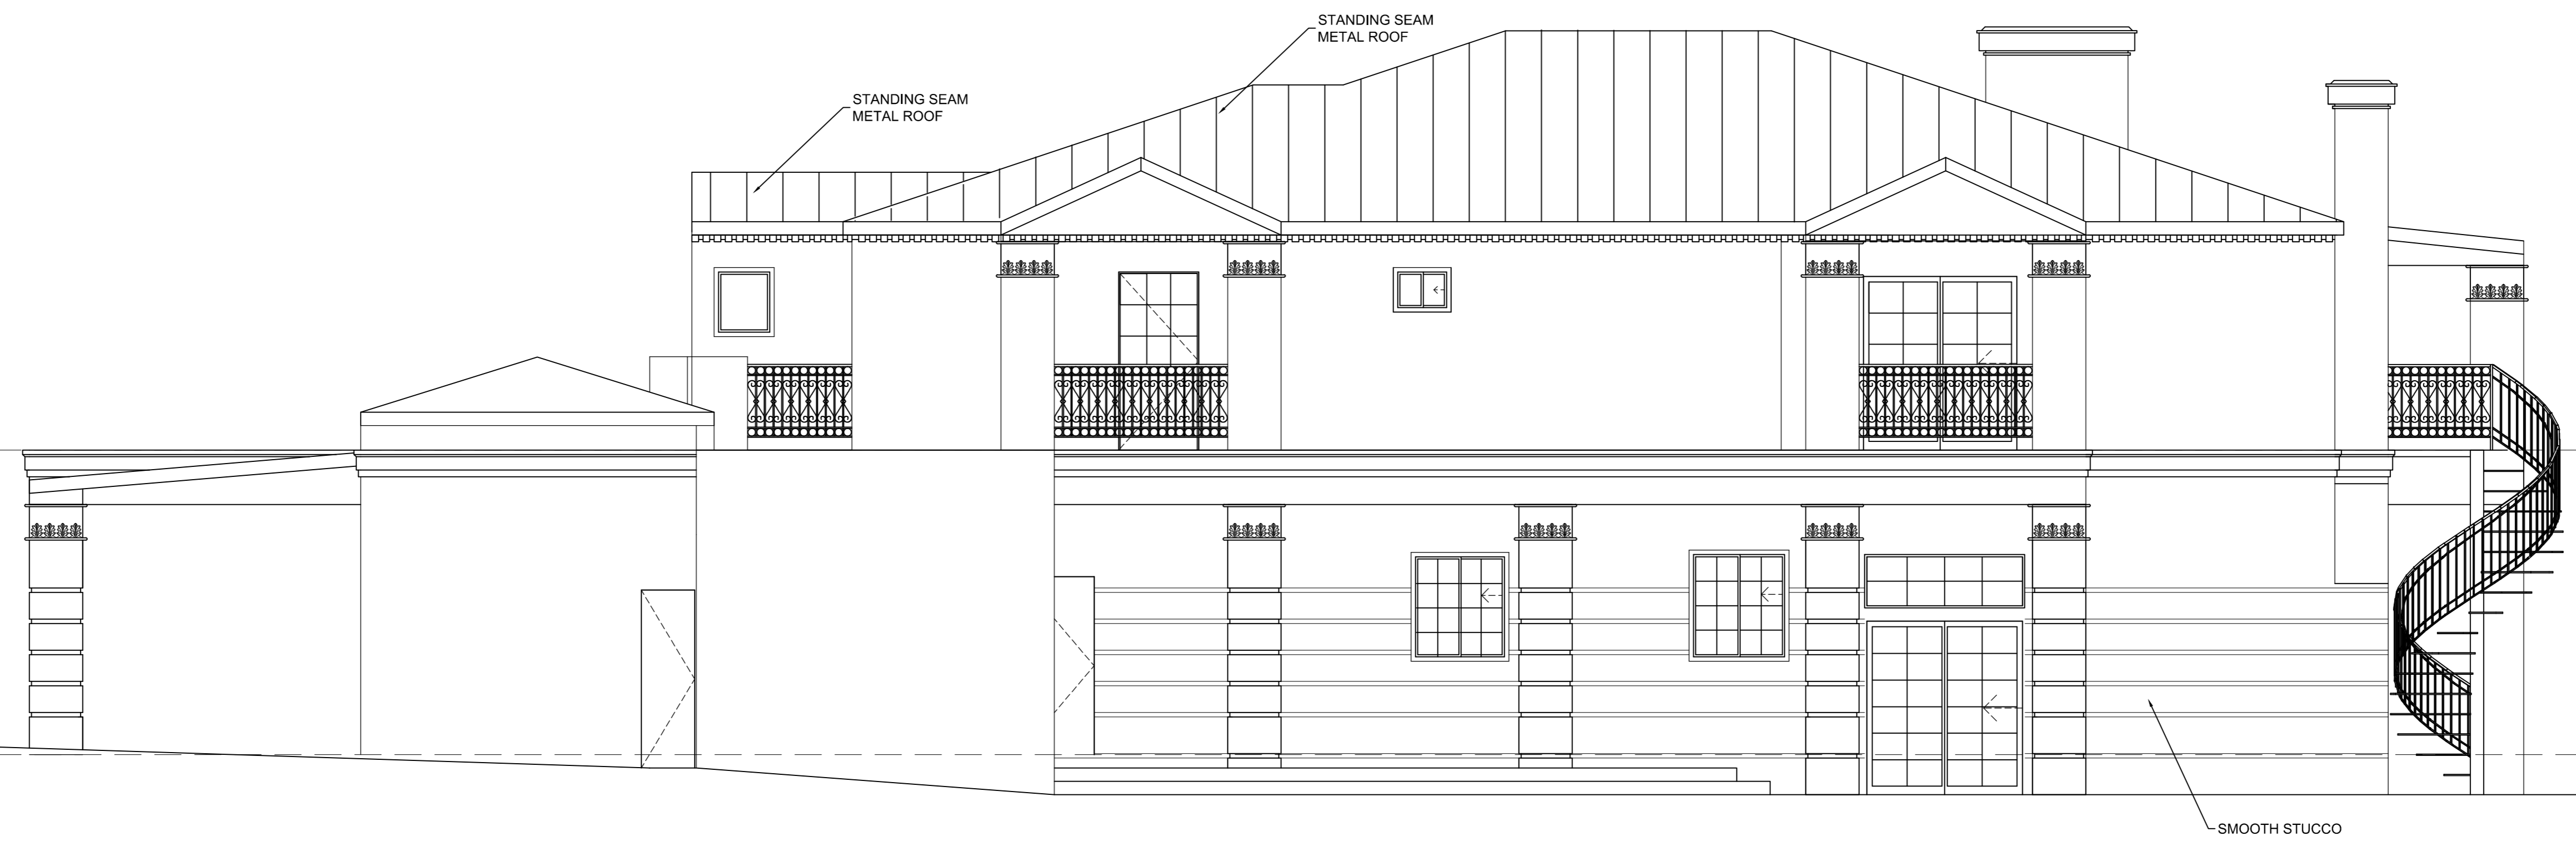

### WINDOW SCHEDULE

MARK	WINDOW SIZE		Type	NOTES
	Width	HEIGHT		
1	5'-11"	4'-10"	SLIDING	---
2	5'-11"	4'-10"	SLIDING	---
3	3'-11"	3'-9"	SLIDING	---
4	3'-11"	3'-9"	SINGLE HUNG	---
5	7'-10"	4'-4"	---	---
6	7'-4"	4'-5"	BAY	---
7	3'-5"	3'-10"	SLIDING	---
8	3'-4"	3'-9"	SLIDING	---
9	4'-11"	1'-10"	---	---
10	2'-8"	2'-8"	SINGLE HUNG	---
11	1'-10"	1'-4"	SLIDING	---
12	1'-11"	2'-3"	FIXED	---
13	6'-0"	2'-3"	SLIDING	---
14	1'-11"	2'-3"	FIXED	---
15	2'-10"	2'-10"	---	---
16	3'-10"	1'-3"	SLIDING	---

**SECOND FLOOR PLAN**

0 2' 4' 8'

SCALE: 1/4" = 1'-0"

1 N. ELEVATION

SCALE: 1/4" = 1'-0"

2 E. ELEVATION

SCALE: 1/4" = 1'-0"

3 S. ELEVATION

SCALE: 1/4" = 1'-0"

4 W. ELEVATION

SCALE: 1/4" = 1'-0"

WINDOW SCHEDULE				
MARK	SIZE		Type	NOTES
	Width	HEIGHT		
17	4'-11"	4'-0"	SLIDING	---
18	1'-10"	3'-9"	FIXED	---
19	2'-9"	1'-3"	SLIDING	---
20	3'-10"	3'-5"	SLIDING	---
21	1'-9"	1'-9"	FIXED	---
22	4'-10"	3'-9"	SLIDING	---
23	4'-10"	3'-9"	SLIDING	---

DOOR SCHEDULE				
MARK	DOOR SIZE		Type	NOTES
	WD	HGT		
60	15'-0"	7'-0"	OVERHEAD - SECTIONAL	---
61	3'-0"	6'-8"	SWING SINGLE	---
62	2'-6"	6'-8"	SWING SINGLE	---
63	3'-0"	6'-8"	SWING SINGLE	---
64	2'-6"	6'-8"	SWING SINGLE	---
65	2'-6"	6'-8"	SWING SINGLE	---
66	2'-6"	6'-8"	SWING SINGLE	---
67	5'-0"	6'-8"	BIFOLD - DOUBLE	---
68	2'-6"	6'-8"	SWING SINGLE	---
69	2'-6"	6'-8"	SWING SINGLE	---
70	2'-8"	6'-8"	SWING SINGLE	---
71	6'-0"	6'-8"	SLIDING - DOUBLE	---
72	2'-6"	6'-8"	SWING SINGLE	---
73	2'-6"	6'-8"	SWING SINGLE	---
74	1'-4"	6'-8"	SWING SINGLE	---
75	2'-8"	6'-8"	SWING SINGLE	---
76	3'-0"	6'-8"	SWING SINGLE	---