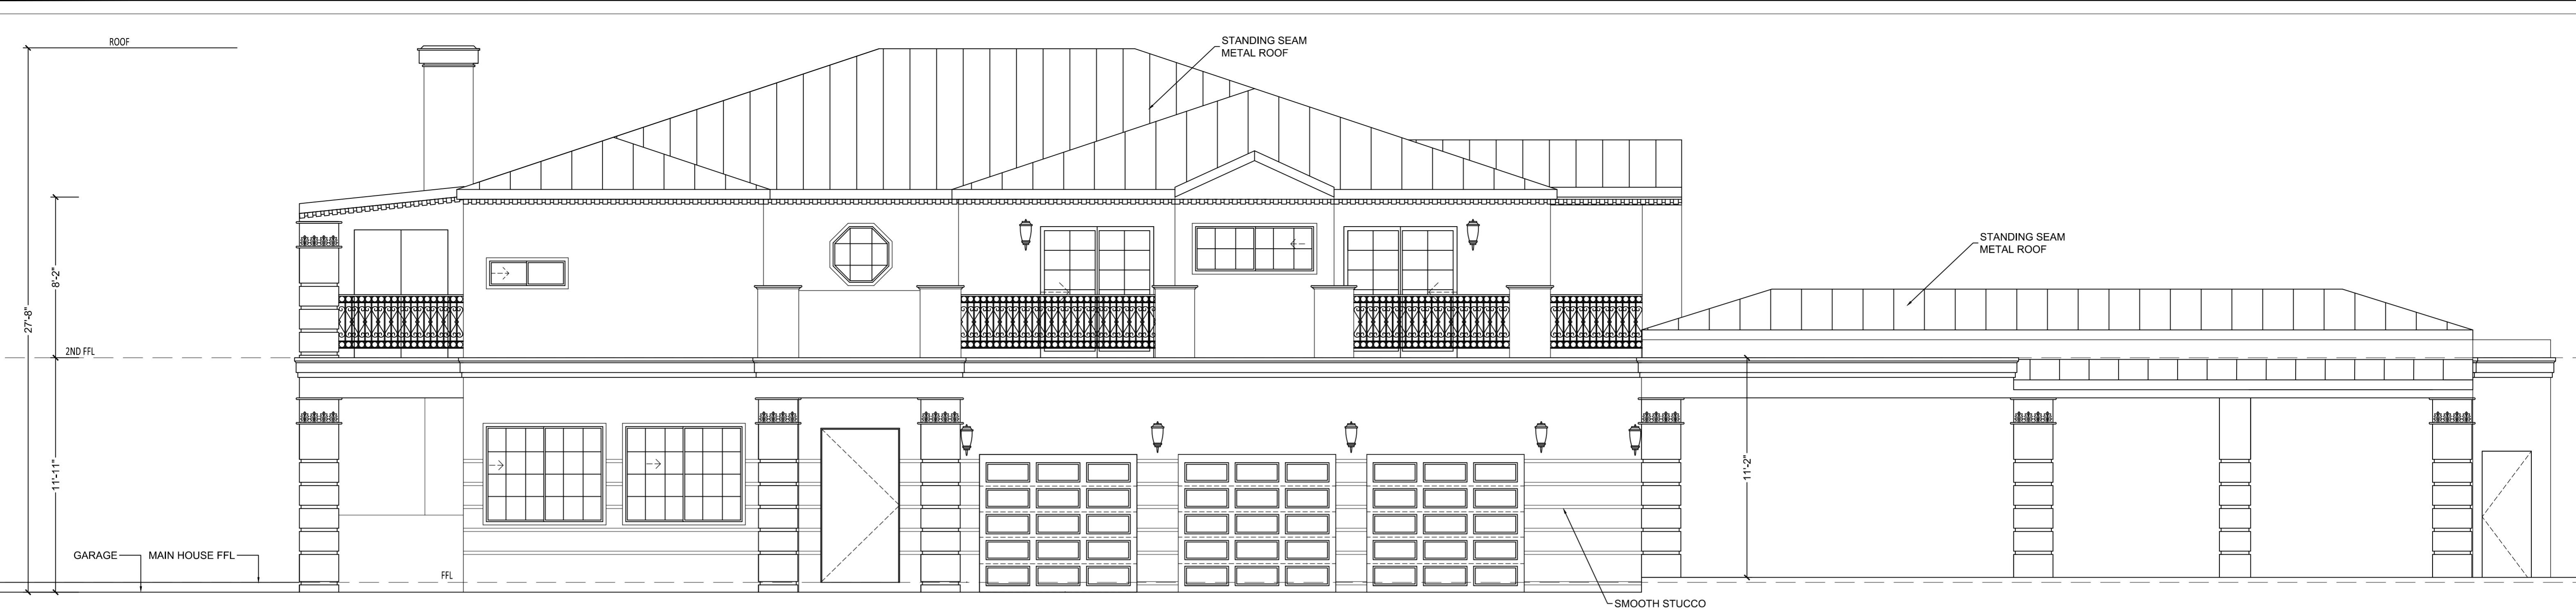

1 N. ELEVATION

SCALE: 1/4" = 1'-0"