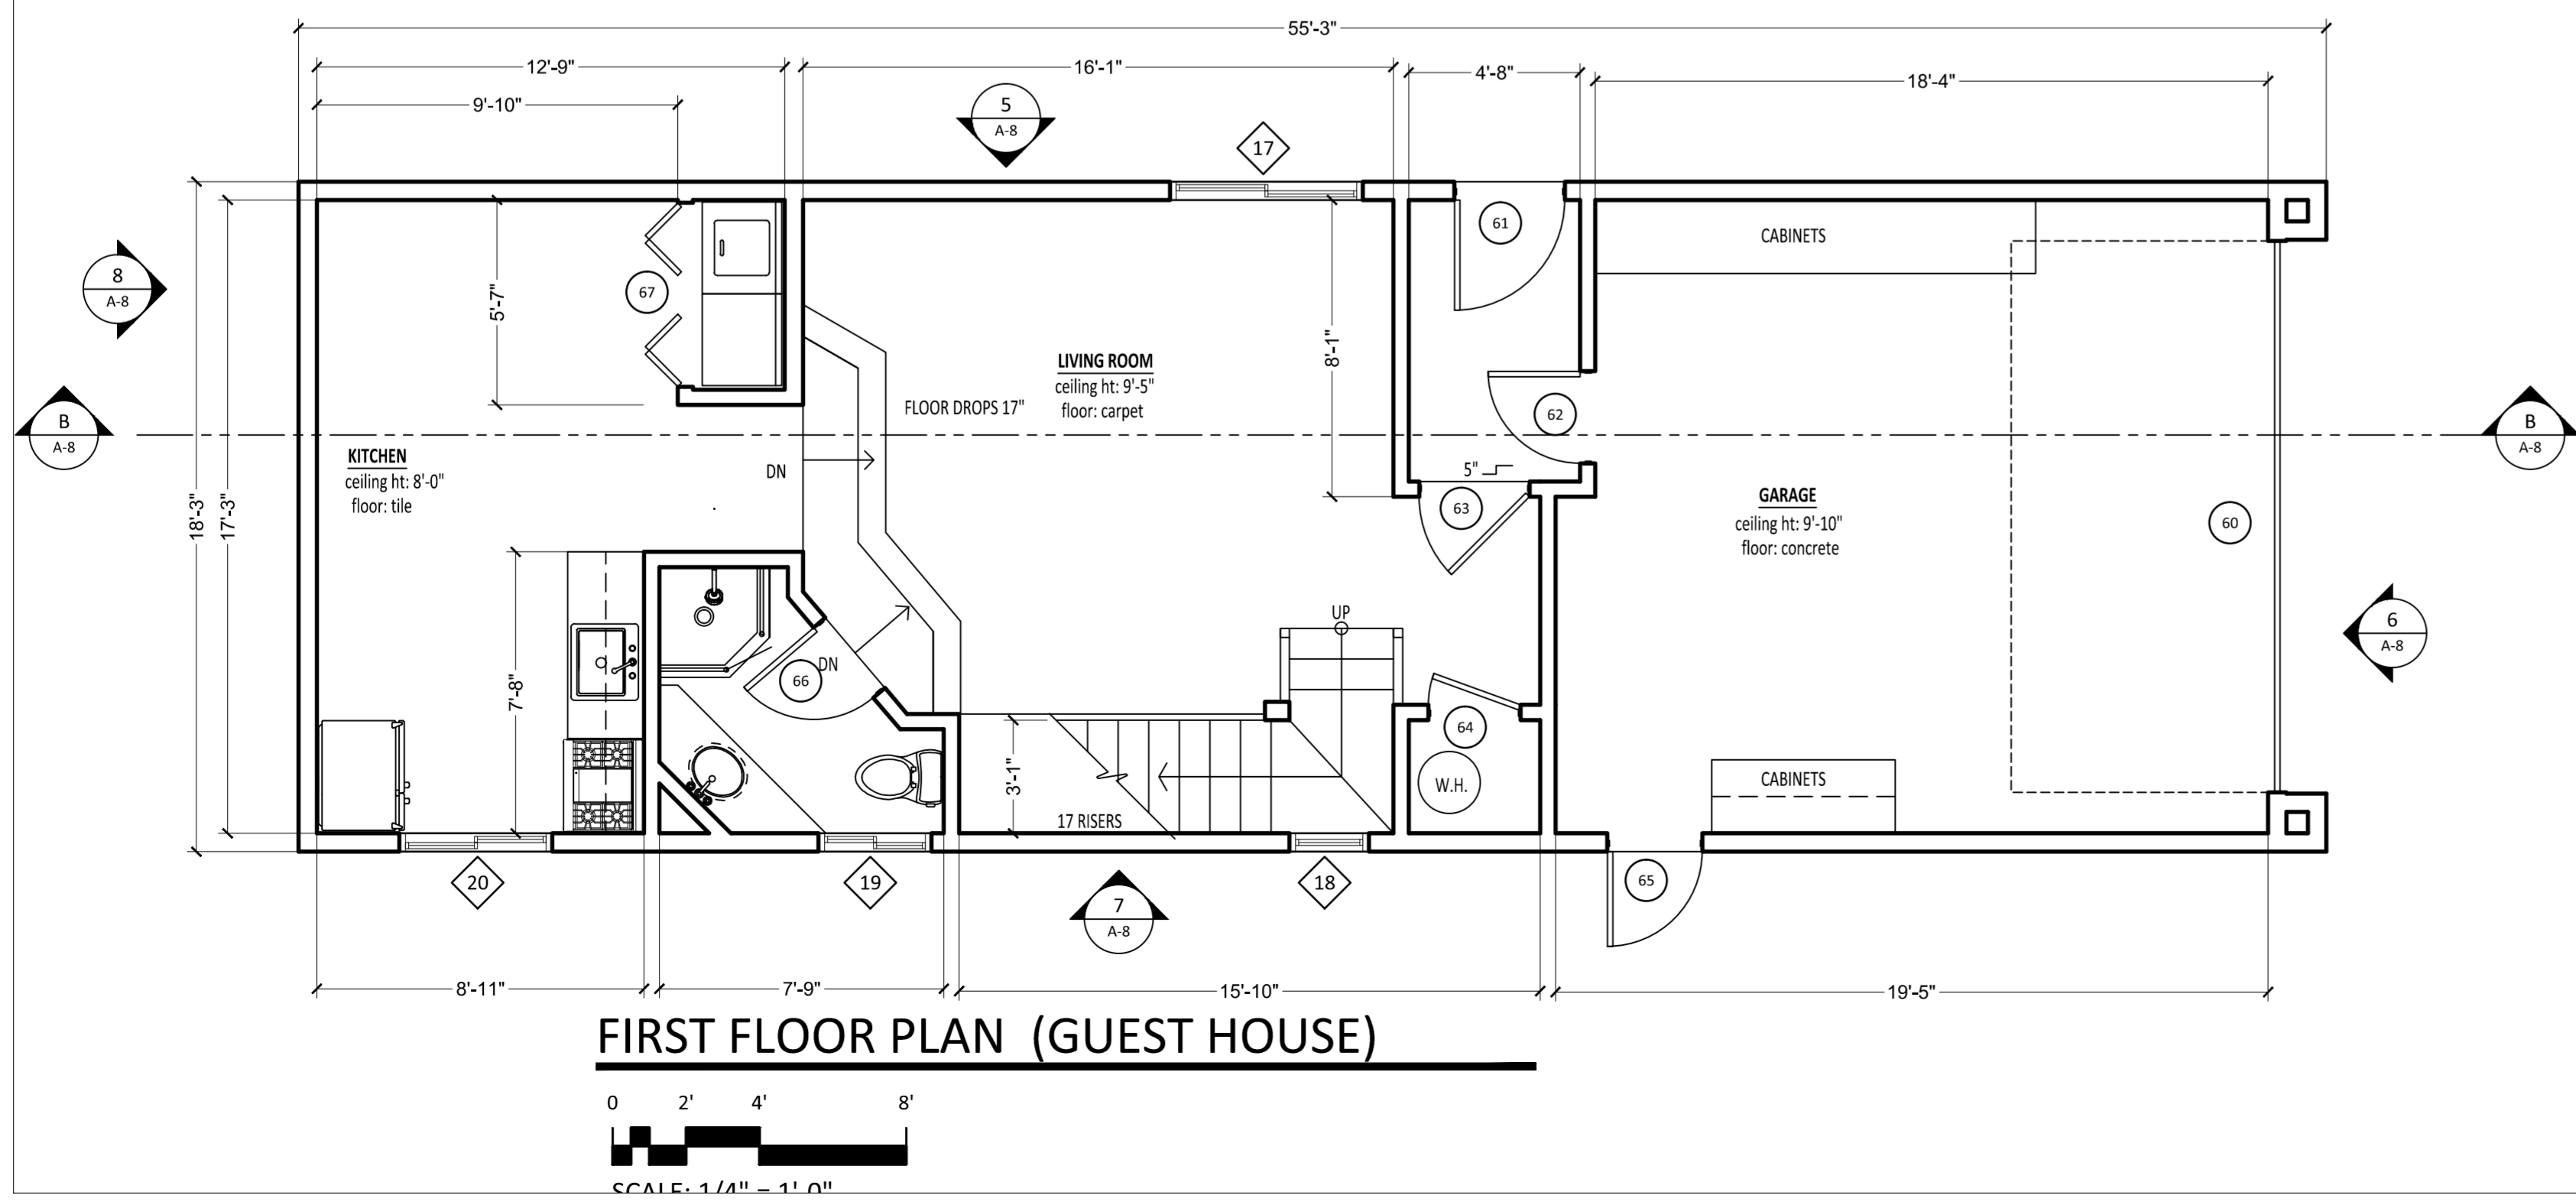

### WINDOW SCHEDULE

MARK	WINDOW SIZE		Type	NOTES
	Width	HEIGHT		
1	5'-11"	4'-10"	SLIDING	---
2	5'-11"	4'-10"	SLIDING	---
3	3'-11"	3'-9"	SLIDING	---
4	3'-11"	3'-9"	SINGLE HUNG	---
5	7'-10"	4'-4"	---	---
6	7'-4"	4'-5"	BAY	---
7	3'-5"	3'-10"	SLIDING	---
8	3'-4"	3'-9"	SLIDING	---
9	4'-11"	1'-10"	---	---
10	2'-8"	2'-8"	SINGLE HUNG	---
11	1'-10"	1'-4"	SLIDING	---
12	1'-11"	2'-3"	FIXED	---
13	6'-0"	2'-3"	SLIDING	---
14	1'-11"	2'-3"	FIXED	---
15	2'-10"	2'-10"	---	---
16	3'-10"	1'-3"	SLIDING	---

**SECOND FLOOR PLAN**

0 2' 4' 8'

SCALE: 1/4" = 1'-0"

1 N. ELEVATION

SCALE: 1/4" = 1'-0"

2 E. ELEVATION

SCALE: 1/4" = 1'-0"

3 S. ELEVATION

SCALE: 1/4" = 1'-0"

4 W. ELEVATION

SCALE: 1/4" = 1'-0"

WINDOW SCHEDULE				
MARK	SIZE		Type	NOTES
	Width	HEIGHT		
17	4'-11"	4'-0"	SLIDING	---
18	1'-10"	3'-9"	FIXED	---
19	2'-9"	1'-3"	SLIDING	---
20	3'-10"	3'-5"	SLIDING	---
21	1'-9"	1'-9"	FIXED	---
22	4'-10"	3'-9"	SLIDING	---
23	4'-10"	3'-9"	SLIDING	---

DOOR SCHEDULE				
MARK	DOOR SIZE		Type	NOTES
	WD	HGT		
60	15'-0"	7'-0"	OVERHEAD - SECTIONAL	---
61	3'-0"	6'-8"	SWING SINGLE	---
62	2'-6"	6'-8"	SWING SINGLE	---
63	3'-0"	6'-8"	SWING SINGLE	---
64	2'-6"	6'-8"	SWING SINGLE	---
65	2'-6"	6'-8"	SWING SINGLE	---
66	2'-6"	6'-8"	SWING SINGLE	---
67	5'-0"	6'-8"	BIFOLD - DOUBLE	---
68	2'-6"	6'-8"	SWING SINGLE	---
69	2'-6"	6'-8"	SWING SINGLE	---
70	2'-8"	6'-8"	SWING SINGLE	---
71	6'-0"	6'-8"	SLIDING - DOUBLE	---
72	2'-6"	6'-8"	SWING SINGLE	---
73	2'-6"	6'-8"	SWING SINGLE	---
74	1'-4"	6'-8"	SWING SINGLE	---
75	2'-8"	6'-8"	SWING SINGLE	---
76	3'-0"	6'-8"	SWING SINGLE	---