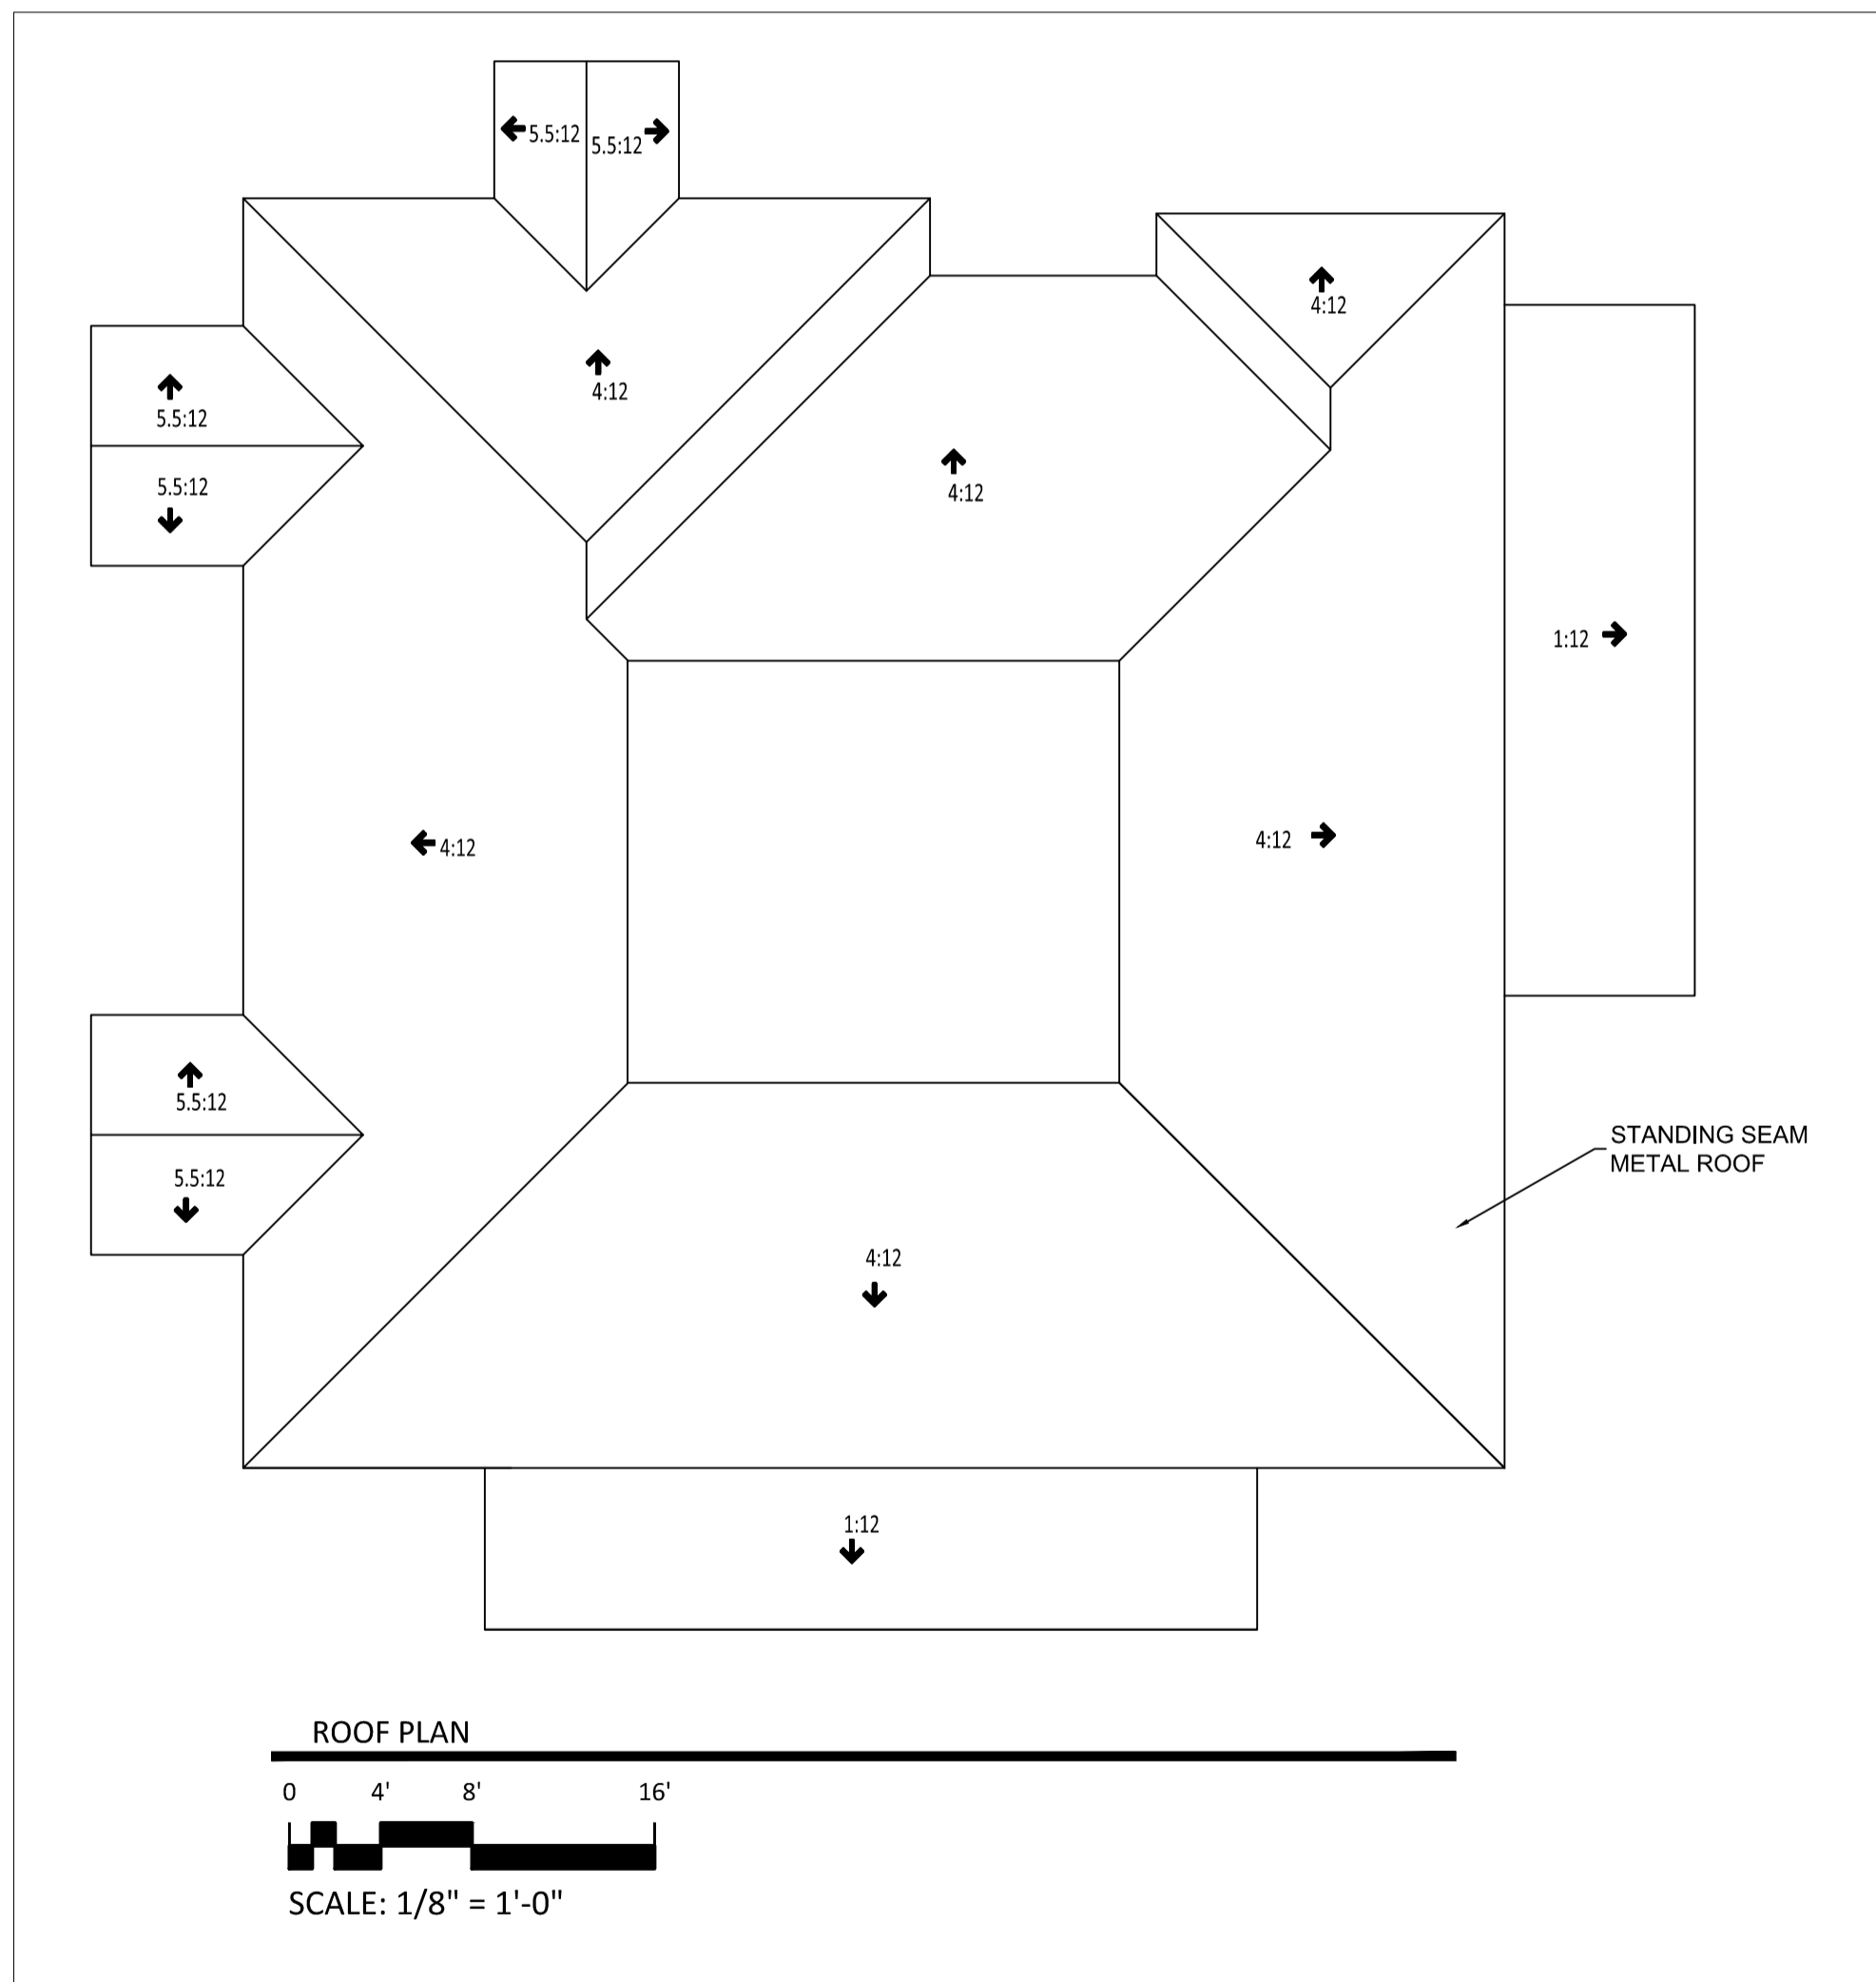

PACIFIC COAST HIGHWAY

SITE PLAN

SCALE: 1/16" = 1'-0"

**FIRST FLOOR PLAN**

### WINDOW SCHEDULE

MARK	WINDOW SIZE		Type	NOTES
	Width	HEIGHT		
1	5'-11"	4'-10"	SLIDING	---
2	5'-11"	4'-10"	SLIDING	---
3	3'-11"	3'-9"	SLIDING	---
4	3'-11"	3'-9"	SINGLE HUNG	---
5	7'-10"	4'-4"	---	---
6	7'-4"	4'-5"	BAY	---
7	3'-5"	3'-10"	SLIDING	---
8	3'-4"	3'-9"	SLIDING	---
9	4'-11"	1'-10"	---	---
10	2'-8"	2'-8"	SINGLE HUNG	---
11	1'-10"	1'-4"	SLIDING	---
12	1'-11"	2'-3"	FIXED	---
13	6'-0"	2'-3"	SLIDING	---
14	1'-11"	2'-3"	FIXED	---
15	2'-10"	2'-10"	---	---
16	3'-10"	1'-3"	SLIDING	---

SCALE: 1/4" = 1'-0"

4 W. ELEVATION

SCALE: 1/4" = 1'-0"

WINDOW SCHEDULE				
MARK	SIZE		Type	NOTES
	Width	HEIGHT		
17	4'-11"	4'-0"	SLIDING	---
18	1'-10"	3'-9"	FIXED	---
19	2'-9"	1'-3"	SLIDING	---
20	3'-10"	3'-5"	SLIDING	---
21	1'-9"	1'-9"	FIXED	---
22	4'-10"	3'-9"	SLIDING	---
23	4'-10"	3'-9"	SLIDING	---

DOOR SCHEDULE				
MARK	DOOR SIZE		Type	NOTES
	WD	HGT		
60	15'-0"	7'-0"	OVERHEAD - SECTIONAL	---
61	3'-0"	6'-8"	SWING SINGLE	---
62	2'-6"	6'-8"	SWING SINGLE	---
63	3'-0"	6'-8"	SWING SINGLE	---
64	2'-6"	6'-8"	SWING SINGLE	---
65	2'-6"	6'-8"	SWING SINGLE	---
66	2'-6"	6'-8"	SWING SINGLE	---
67	5'-0"	6'-8"	BIFOLD - DOUBLE	---
68	2'-6"	6'-8"	SWING SINGLE	---
69	2'-6"	6'-8"	SWING SINGLE	---
70	2'-8"	6'-8"	SWING SINGLE	---
71	6'-0"	6'-8"	SLIDING - DOUBLE	---
72	2'-6"	6'-8"	SWING SINGLE	---
73	2'-6"	6'-8"	SWING SINGLE	---
74	1'-4"	6'-8"	SWING SINGLE	---
75	2'-8"	6'-8"	SWING SINGLE	---
76	3'-0"	6'-8"	SWING SINGLE	---