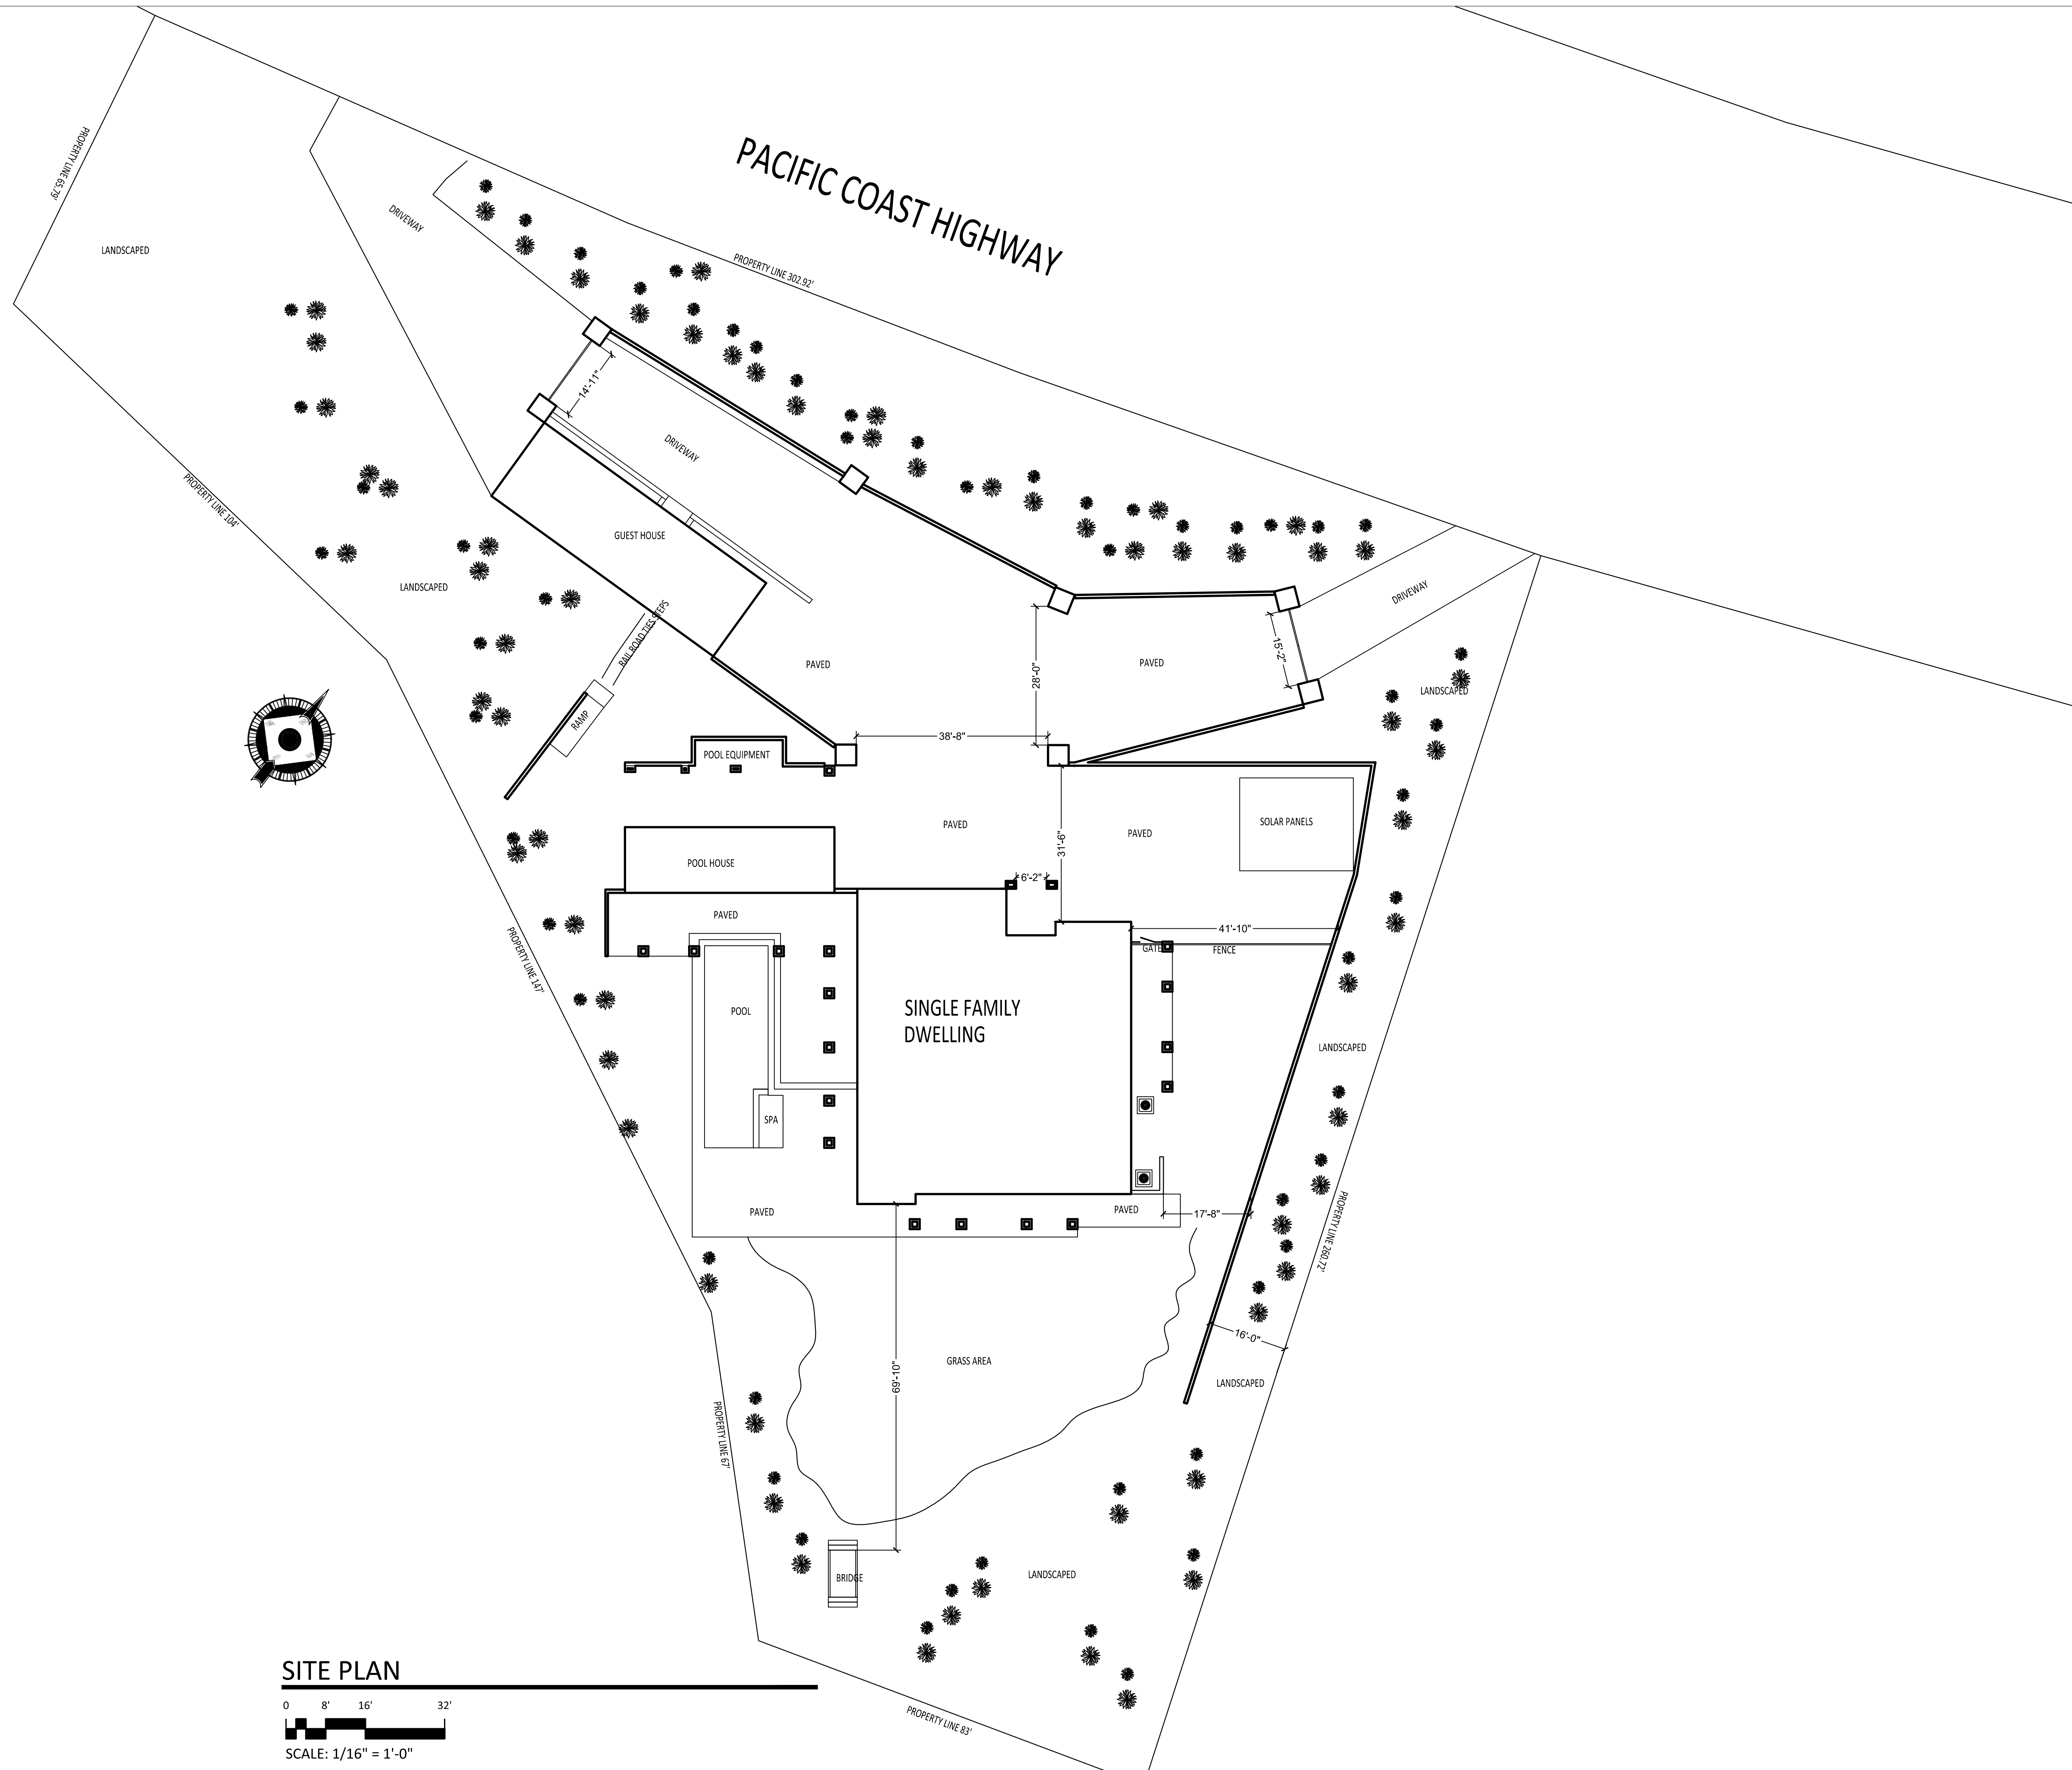

PACIFIC COAST HIGHWAY

SITE PLAN

SCALE: 1/16" = 1'-0"

**FIRST FLOOR PLAN**