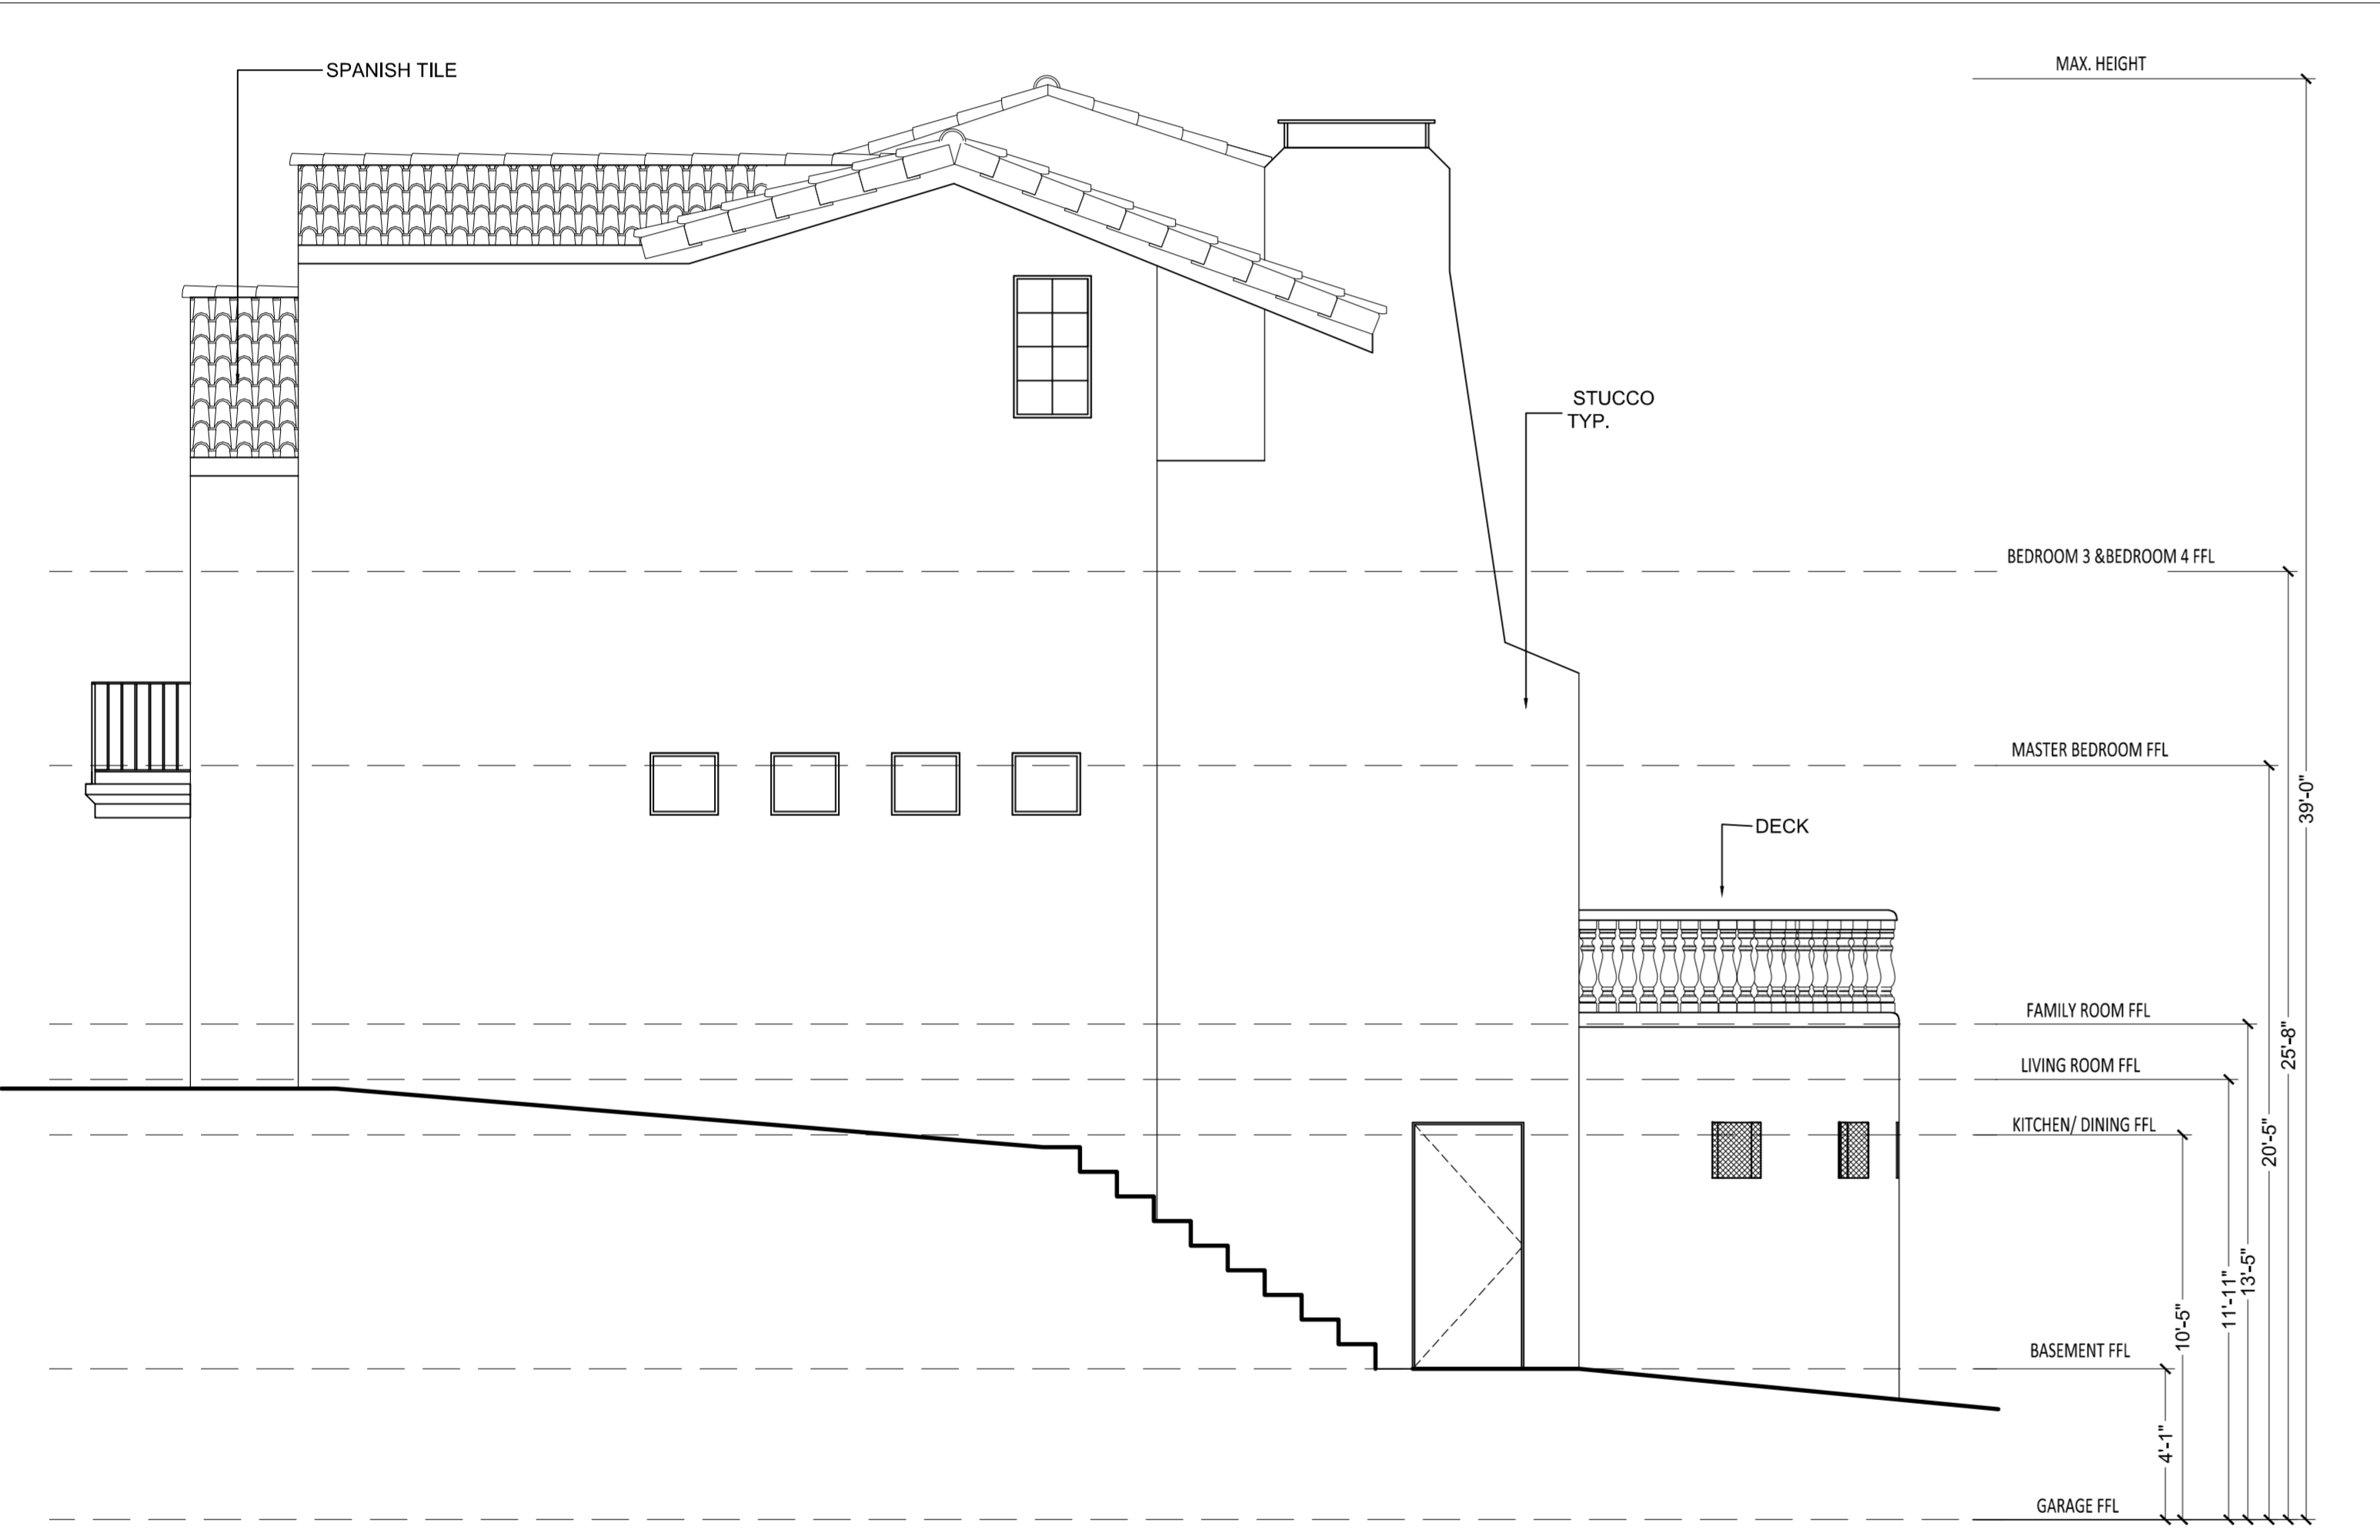

ABERDEEN AVE

SINGLE FAMILY DWELLING

APN: 5588-031-014

Property Boundary Description
 TRACT # 4276 LOT COM AT SW COR OF LOT 12
 TH SE ON SW LINE OF SD LOT 134.51 FT TH
 N 34°20'21" E 55.31 FT TH N 82°55'08" E
 89.41 FT TH N ON E LINE OF SD LOT TO N
 ... SEE MAPBOOK FOR MISSING PORTION ...
 LOT 12

LOWER FLOOR PLAN

ROOF PLAN

SCALE: 1/4" = 1'-0"

1 W. ELEVATION
 0 2' 4' 8'
 SCALE: 1/4" = 1'-0"

2 N. ELEVATION

0 2' 4' 8'

SCALE: 1/4" = 1'-0"

4 S. ELEVATION

0 2' 4' 8'

SCALE: 1/4" = 1'-0"

3 E. ELEVATION

A-A