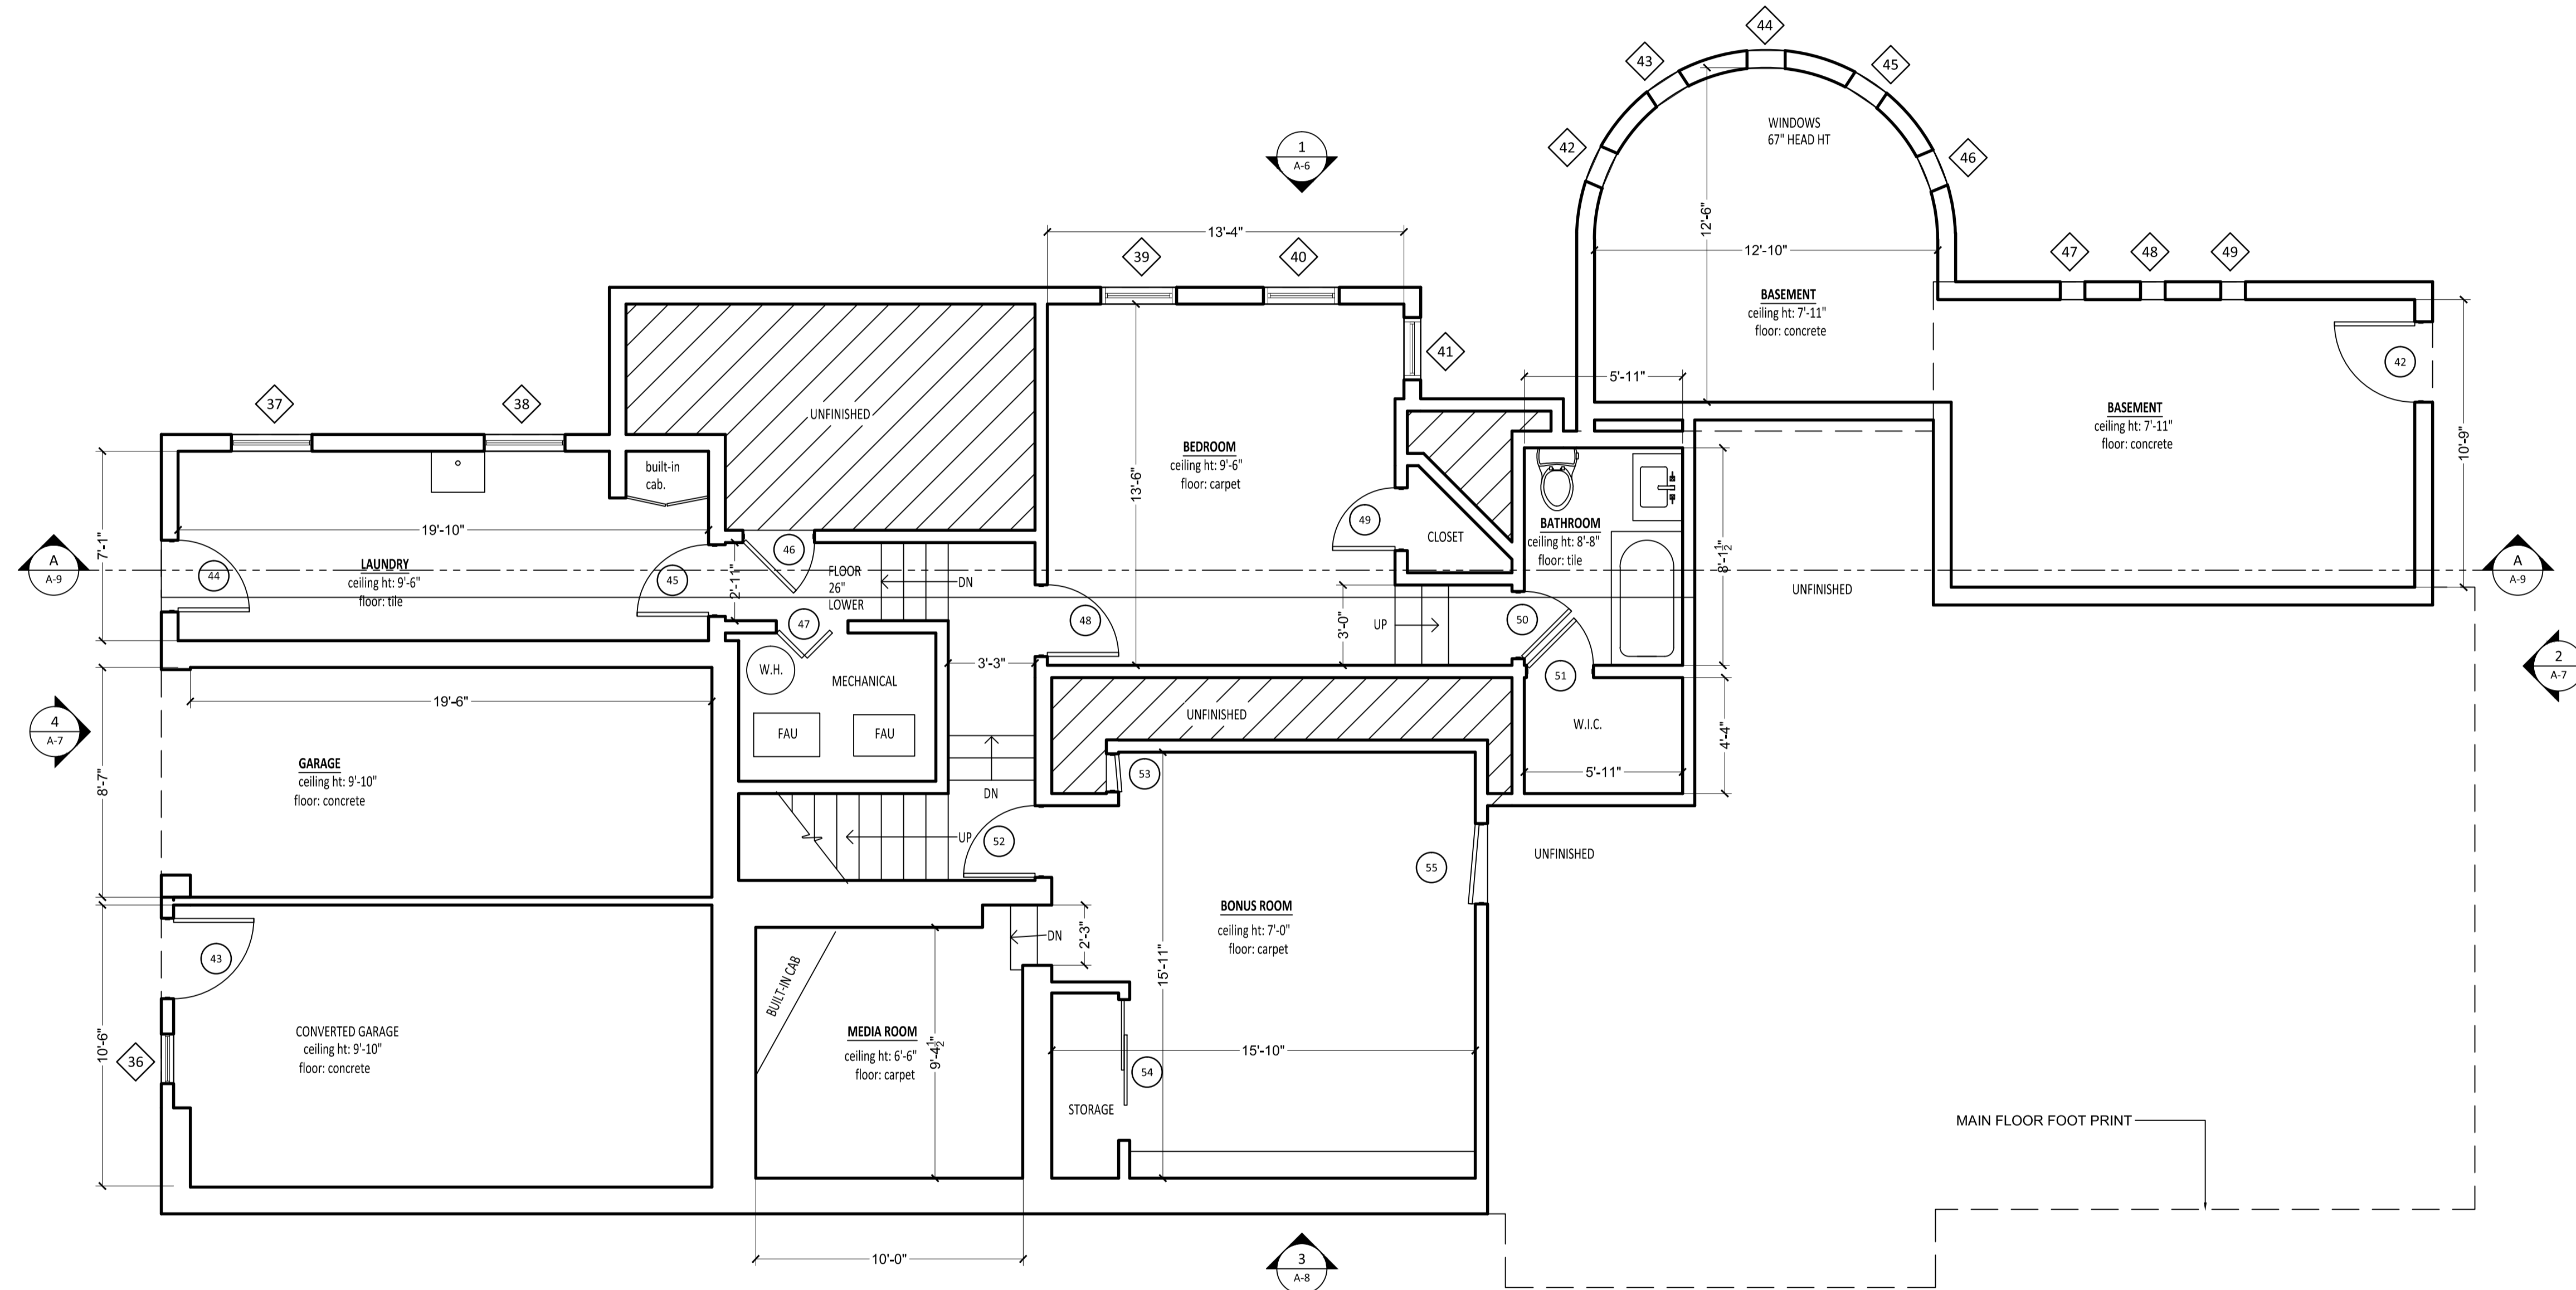

MARK	WINDOW SIZE		Type	NOTES
	Width	HEIGHT		
1	2'-3"	2'-6"	CASEMENT	---
2	3'-6"	4'-6"	CASEMENT - DOUBLE	---
3	2'-7"	6'-1"	CASEMENT - DOUBLE	---
4	2'-7"	6'-1"	FIXED	---
5	2'-7"	6'-1"	CASEMENT - DOUBLE	---
6	1'-10"	1'-8"	FIXED	---
7	1'-10"	1'-8"	FIXED	---
8	1'-10"	1'-8"	FIXED	---
9	1'-10"	1'-8"	FIXED	---
10	2'-6"	6'-1"	CASEMENT - DOUBLE	---
11	2'-6"	6'-1"	FIXED	---
12	2'-6"	6'-1"	CASEMENT - DOUBLE	---
13	3'-0"	3'-6"	CASEMENT - DOUBLE	---
14	3'-0"	3'-6"	CASEMENT - DOUBLE	---
15	3'-0"	3'-6"	JALOUSIE	---
16	4'-6"	3'-6"	FIXED	---
17	3'-0"	3'-6"	JALOUSIE	---
18	3'-0"	3'-4"	JALOUSIE	---
19	1'-6"	2'-6"	JALOUSIE	---
20	1'-6"	2'-6"	JALOUSIE	---
21	1'-6"	2'-6"	JALOUSIE	---
22	1'-6"	2'-6"	JALOUSIE	---
23	1'-6"	2'-6"	CASEMENT - DOUBLE	---
24	4'-0"	6'-6"	CASEMENT - DOUBLE	---
25	4'-0"	6'-6"	CASEMENT - DOUBLE	---
26	2'-4"	2'-0"	SLIDING	---
27	2'-4"	2'-0"	SLIDING	---
28	2'-4"	2'-0"	SLIDING	---
29	3'-4"	3'-4"	CASEMENT - DOUBLE	---
30	3'-4"	3'-4"	CASEMENT - DOUBLE	---
31	2'-6"	3'-4"	CASEMENT - DOUBLE	---
32	2'-1"	3'-10"	FIXED	---
33	4'-0"	3'-10"	CASEMENT - DOUBLE	---
34	2'-6"	3'-4"	CASEMENT - DOUBLE	---
35	2'-6"	3'-4"	CASEMENT - DOUBLE	---
36	1'-10"	3'-2"	FIXED	---
37	3'-0"	2'-0"	HOPPER	---
38	3'-0"	2'-0"	HOPPER	---
39	2'-6"	3'-0"	CASEMENT	---
40	2'-6"	3'-0"	CASEMENT	---
41	2'-0"	4'-0"	CASEMENT	---
42	1'-5"	1'-6"	OPENING ONLY-NO GLASS	---
43	1'-5"	1'-6"	OPENING ONLY-NO GLASS	---
44	1'-5"	1'-6"	OPENING ONLY-NO GLASS	---
45	1'-5"	1'-6"	OPENING ONLY-NO GLASS	---
46	1'-5"	1'-6"	OPENING ONLY-NO GLASS	---
47	11"	11"	OPENING ONLY-NO GLASS	---
48	11"	11"	OPENING ONLY-NO GLASS	---
49	11"	11"	OPENING ONLY-NO GLASS	---

LOWER FLOOR PLAN