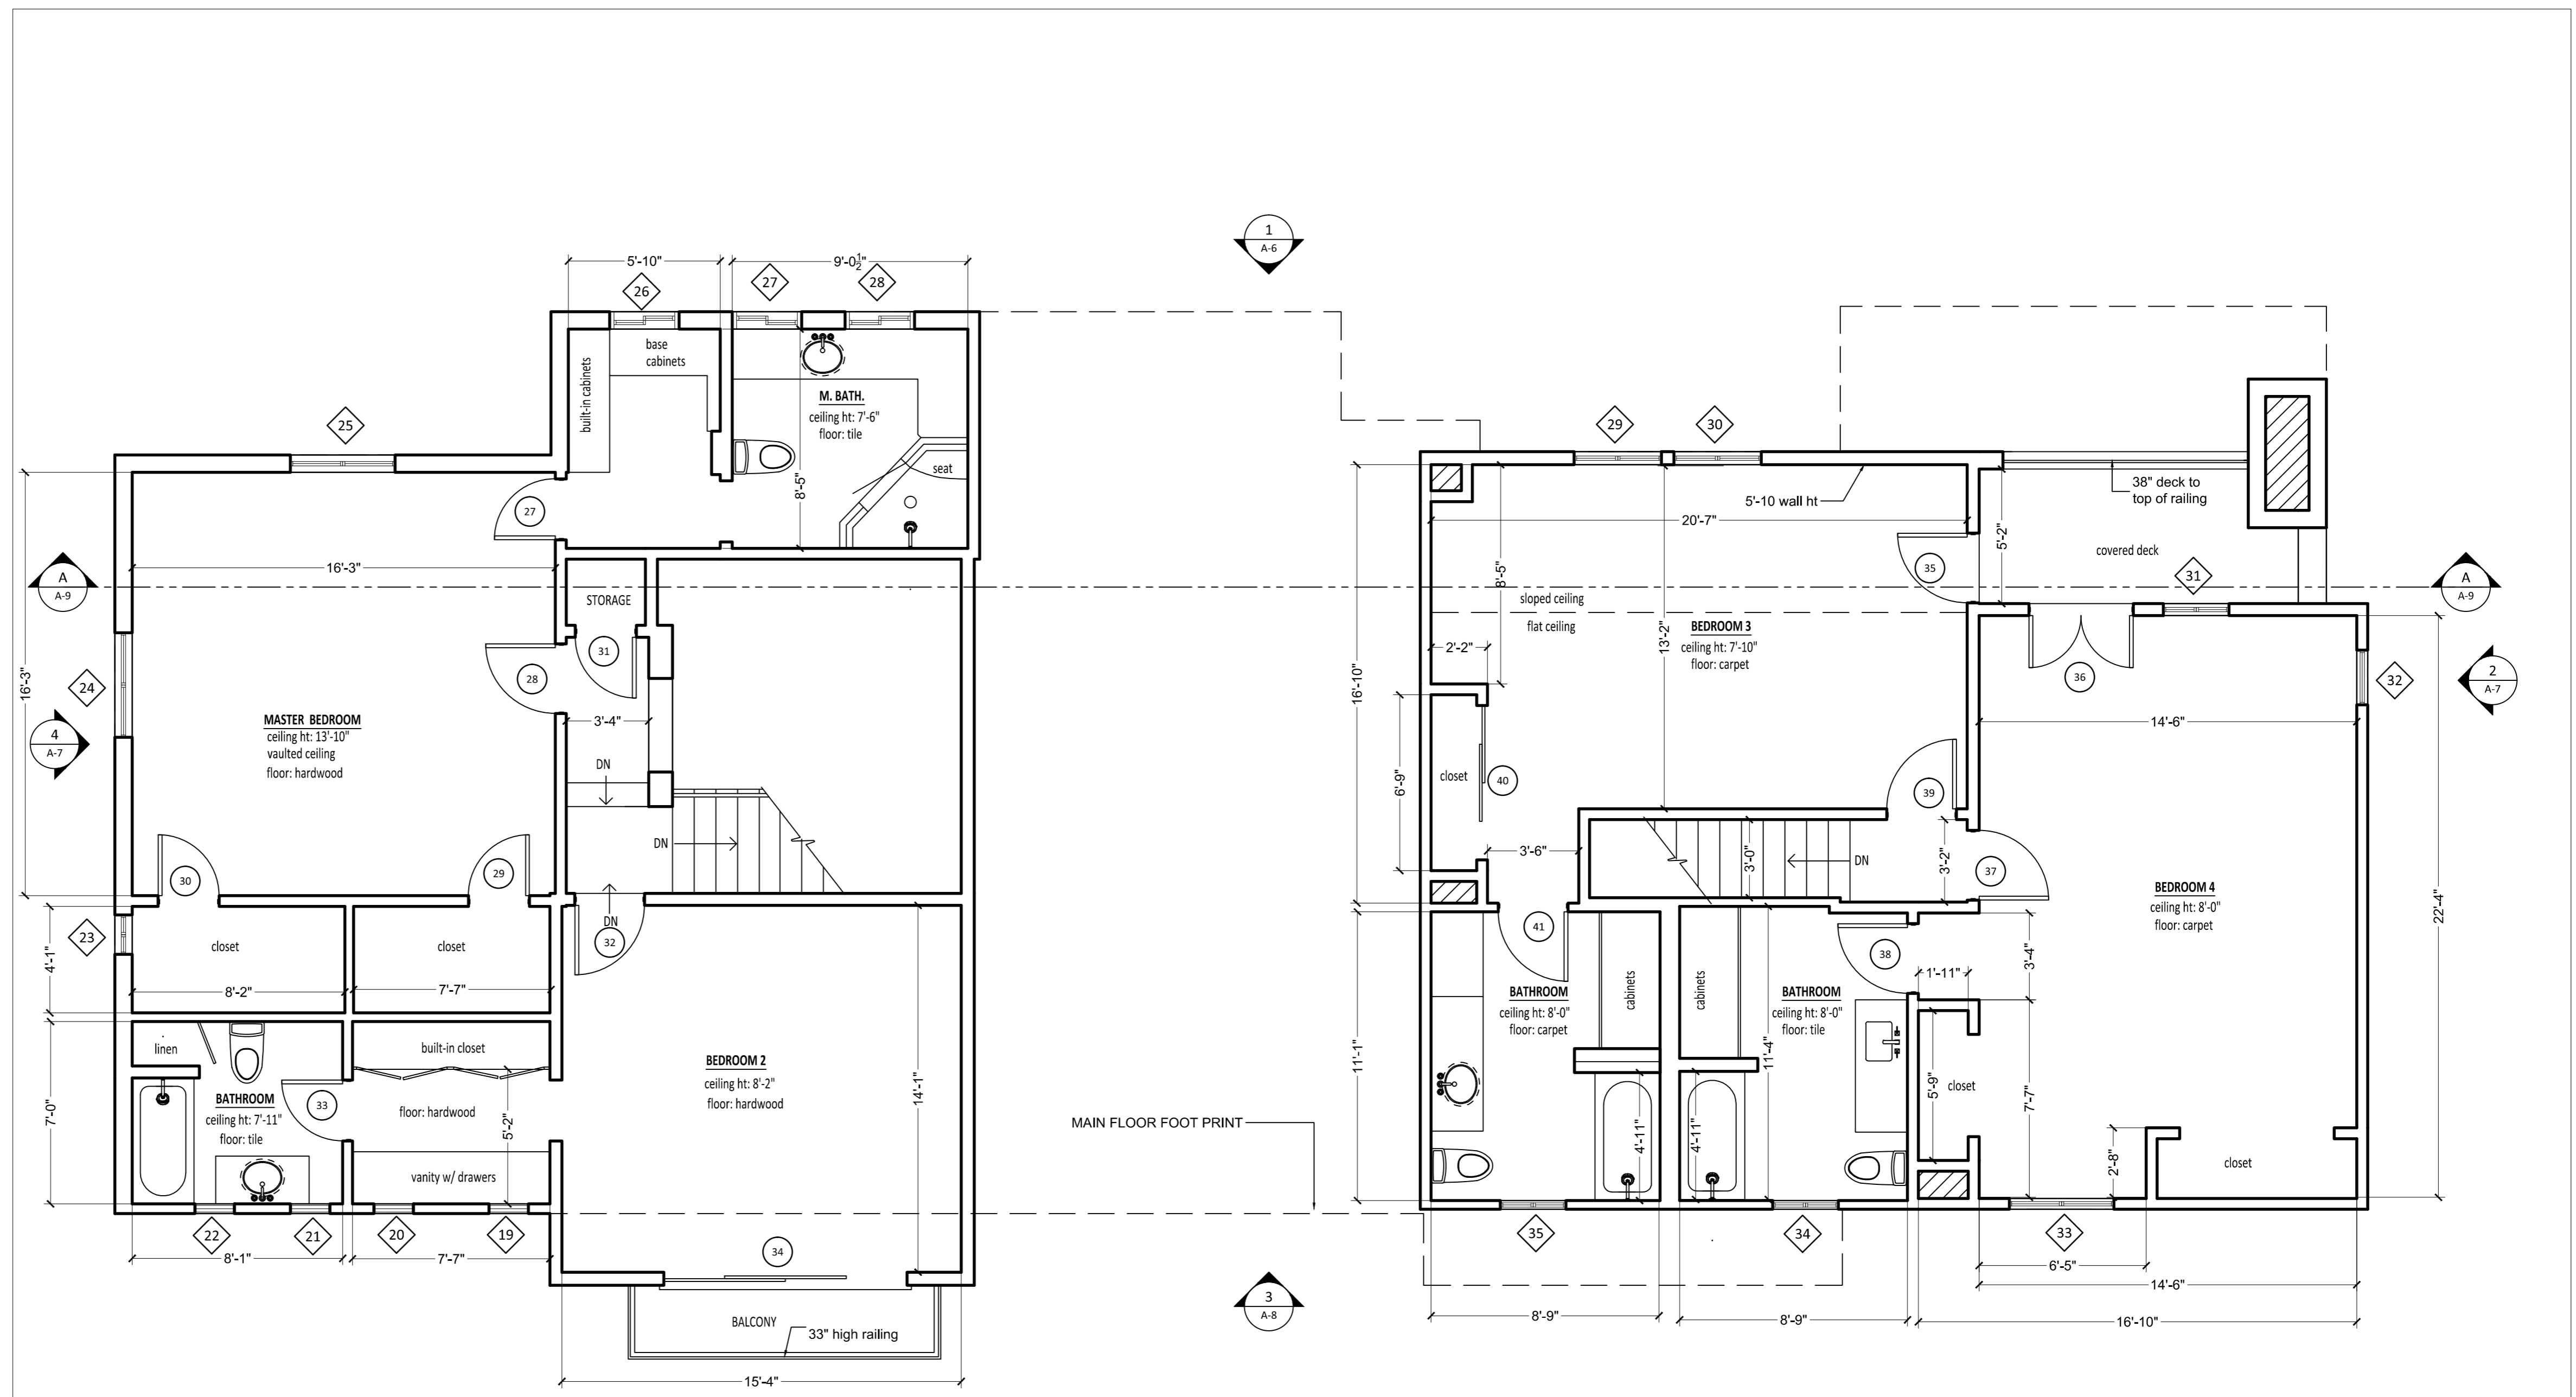

MARK	WINDOW SIZE		Type	NOTES
	Width	HEIGHT		
1	2'-3"	2'-6"	CASEMENT	---
2	3'-6"	4'-6"	CASEMENT - DOUBLE	---
3	2'-7"	6'-1"	CASEMENT - DOUBLE	---
4	2'-7"	6'-1"	FIXED	---
5	2'-7"	6'-1"	CASEMENT - DOUBLE	---
6	1'-10"	1'-8"	FIXED	---
7	1'-10"	1'-8"	FIXED	---
8	1'-10"	1'-8"	FIXED	---
9	1'-10"	1'-8"	FIXED	---
10	2'-6"	6'-1"	CASEMENT - DOUBLE	---
11	2'-6"	6'-1"	FIXED	---
12	2'-6"	6'-1"	CASEMENT - DOUBLE	---
13	3'-0"	3'-6"	CASEMENT - DOUBLE	---
14	3'-0"	3'-6"	CASEMENT - DOUBLE	---
15	3'-0"	3'-6"	JALOUSIE	---
16	4'-6"	3'-6"	FIXED	---
17	3'-0"	3'-6"	JALOUSIE	---
18	3'-0"	3'-4"	JALOUSIE	---
19	1'-6"	2'-6"	JALOUSIE	---
20	1'-6"	2'-6"	JALOUSIE	---
21	1'-6"	2'-6"	JALOUSIE	---
22	1'-6"	2'-6"	JALOUSIE	---
23	1'-6"	2'-6"	CASEMENT - DOUBLE	---
24	4'-0"	6'-6"	CASEMENT - DOUBLE	---
25	4'-0"	6'-6"	CASEMENT - DOUBLE	---
26	2'-4"	2'-0"	SLIDING	---
27	2'-4"	2'-0"	SLIDING	---
28	2'-4"	2'-0"	SLIDING	---
29	3'-4"	3'-4"	CASEMENT - DOUBLE	---
30	3'-4"	3'-4"	CASEMENT - DOUBLE	---
31	2'-6"	3'-4"	CASEMENT - DOUBLE	---
32	2'-1"	3'-10"	FIXED	---
33	4'-0"	3'-10"	CASEMENT - DOUBLE	---
34	2'-6"	3'-4"	CASEMENT - DOUBLE	---
35	2'-6"	3'-4"	CASEMENT - DOUBLE	---
36	1'-10"	3'-2"	FIXED	---
37	3'-0"	2'-0"	HOPPER	---
38	3'-0"	2'-0"	HOPPER	---
39	2'-6"	3'-0"	CASEMENT	---
40	2'-6"	3'-0"	CASEMENT	---
41	2'-0"	4'-0"	CASEMENT	---
42	1'-5"	1'-6"	OPENING ONLY-NO GLASS	---
43	1'-5"	1'-6"	OPENING ONLY-NO GLASS	---
44	1'-5"	1'-6"	OPENING ONLY-NO GLASS	---
45	1'-5"	1'-6"	OPENING ONLY-NO GLASS	---
46	1'-5"	1'-6"	OPENING ONLY-NO GLASS	---
47	11"	11"	OPENING ONLY-NO GLASS	---
48	11"	11"	OPENING ONLY-NO GLASS	---
49	11"	11"	OPENING ONLY-NO GLASS	---

UPPER FLOOR PLAN