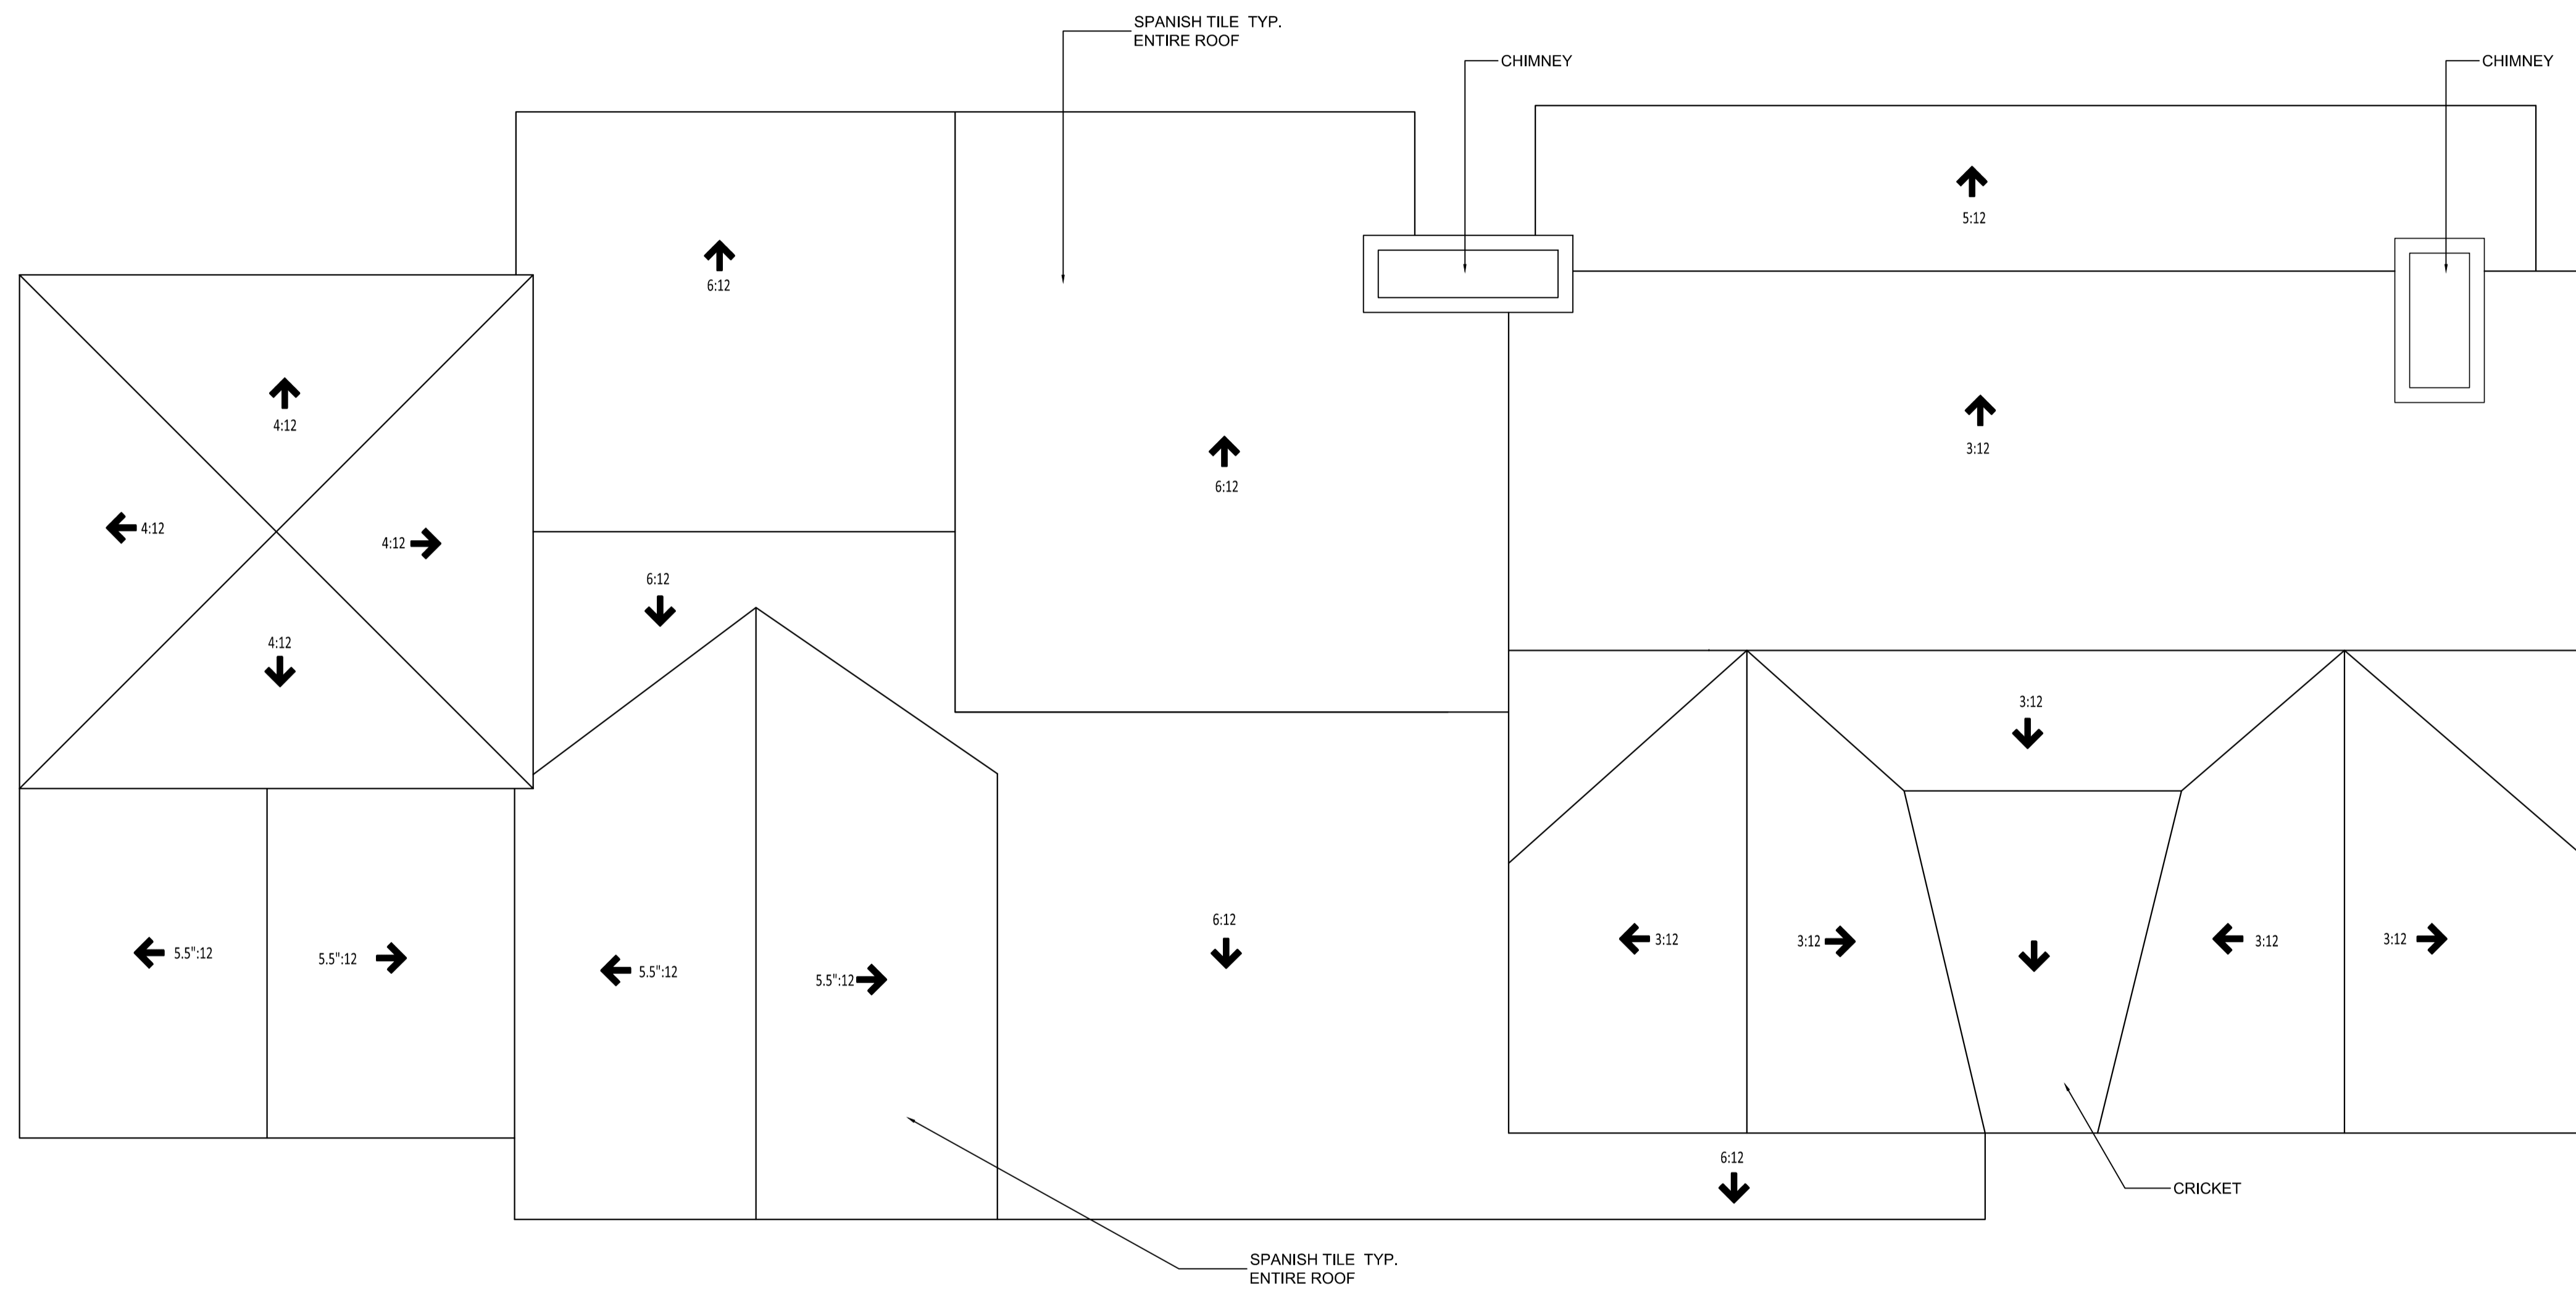

ROOF PLAN

SCALE: 1/4" = 1'-0"