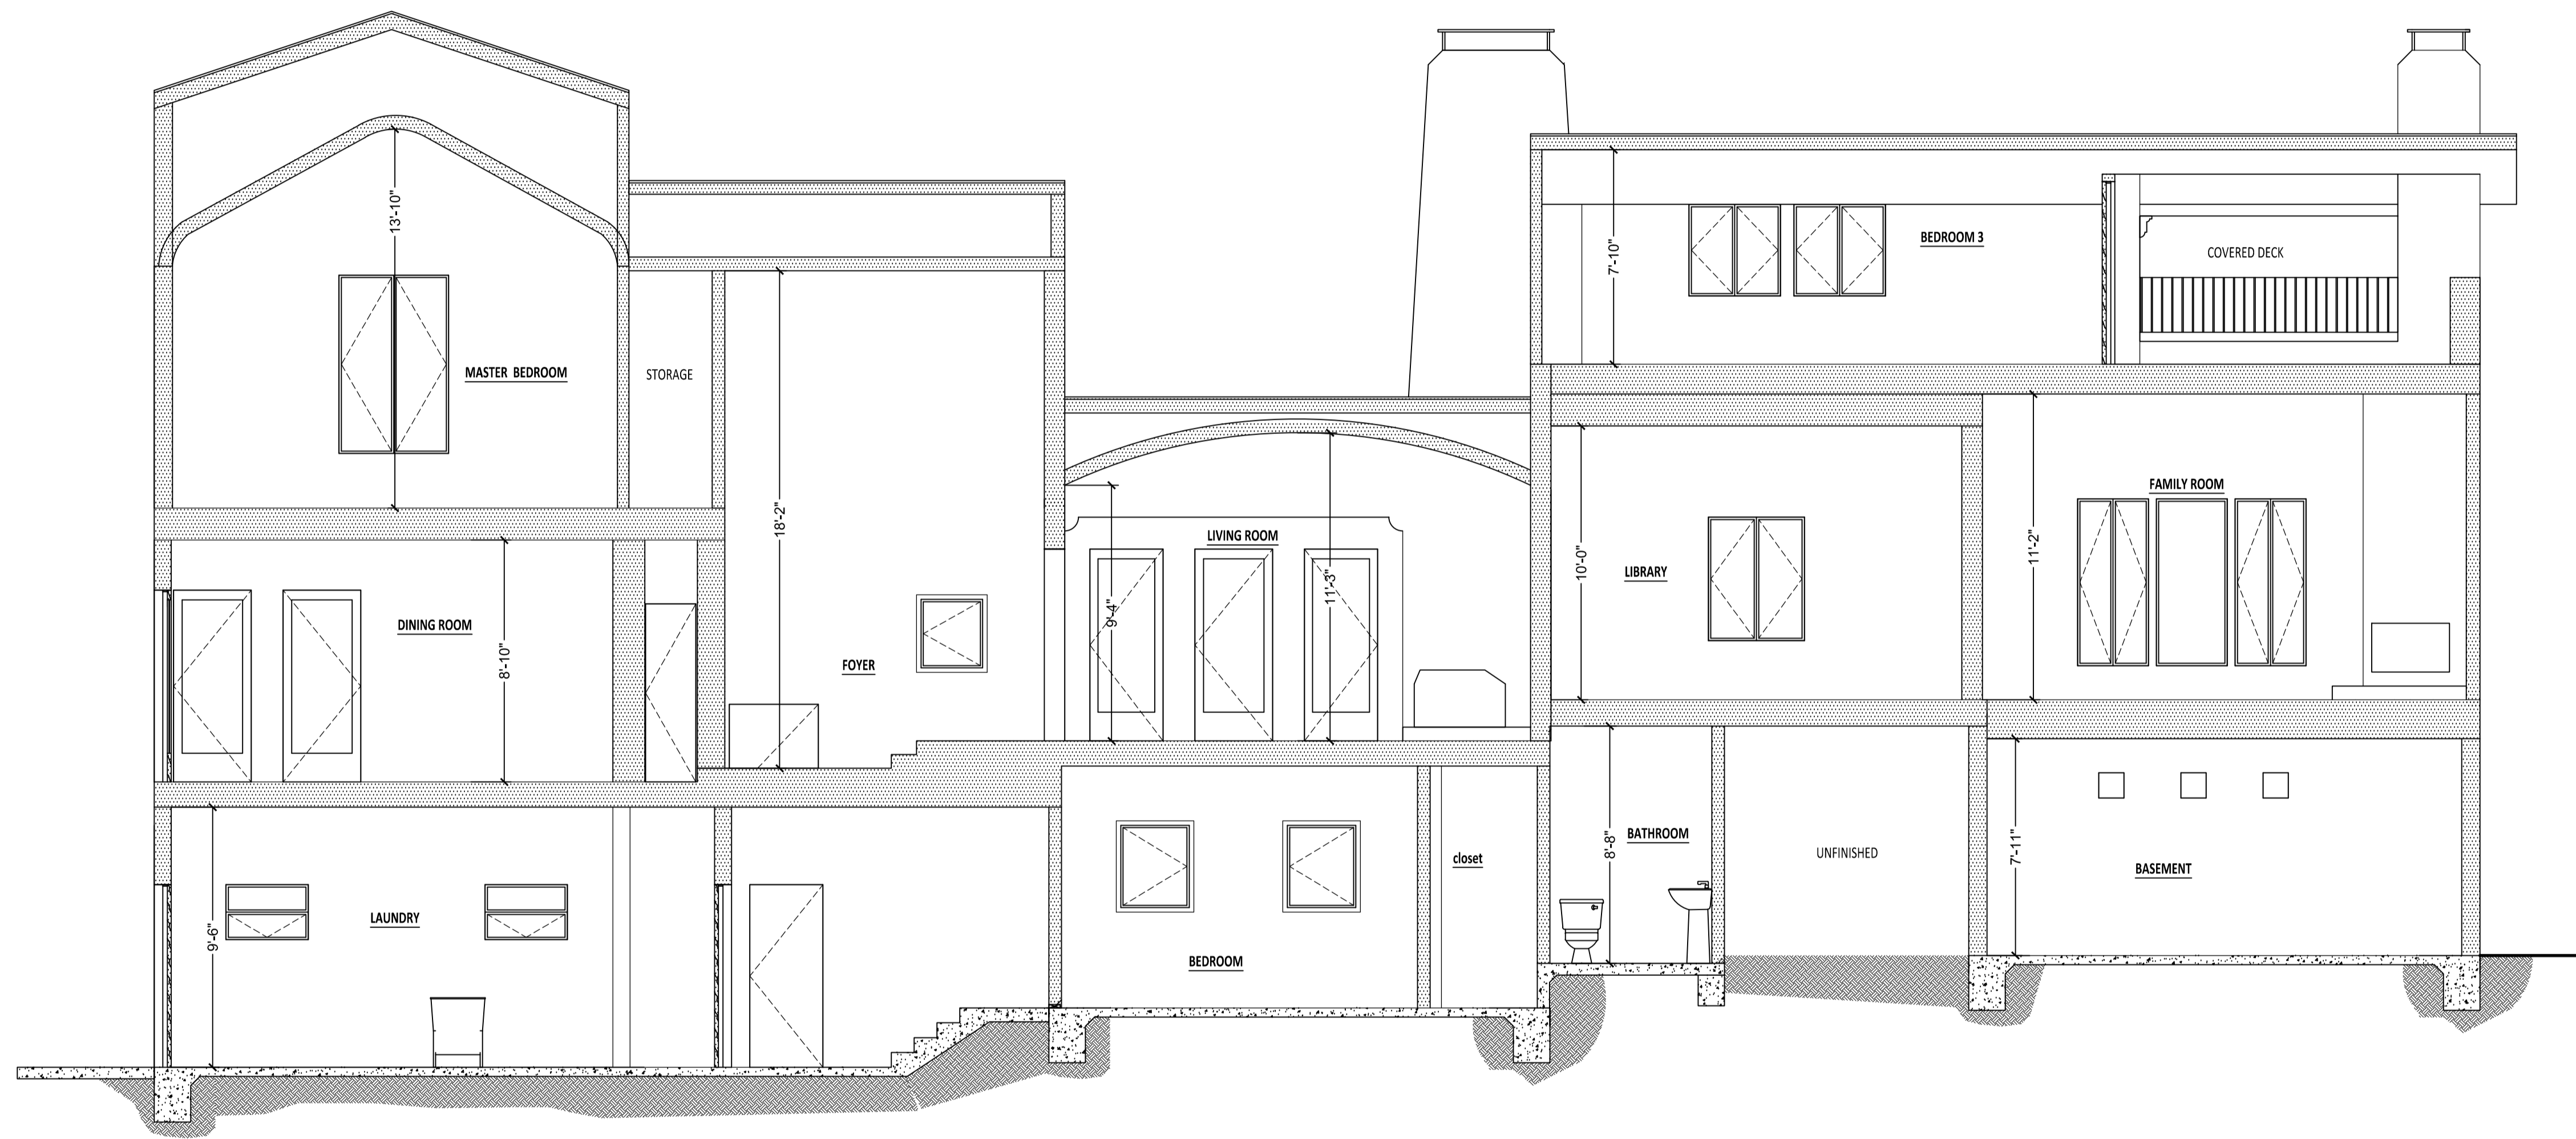

ABERDEEN AVE

SINGLE FAMILY DWELLING

APN: 5588-031-014

Property Boundary Description
 TRACT # 4276 LOT COM AT SW COR OF LOT 12
 TH SE ON SW LINE OF SD LOT 134.51 FT TH
 N 34°20'21" E 55.31 FT TH N 82°55'08" E
 89.41 FT TH N ON E LINE OF SD LOT TO N
 ... SEE MAPBOOK FOR MISSING PORTION ...
 LOT 12

LOWER FLOOR PLAN

ROOF PLAN

SCALE: 1/4" = 1'-0"

1 W. ELEVATION
 0 2' 4' 8'
 SCALE: 1/4" = 1'-0"

2 N. ELEVATION

0 2' 4' 8'

SCALE: 1/4" = 1'-0"

4 S. ELEVATION

0 2' 4' 8'

SCALE: 1/4" = 1'-0"

3 E. ELEVATION

A-A