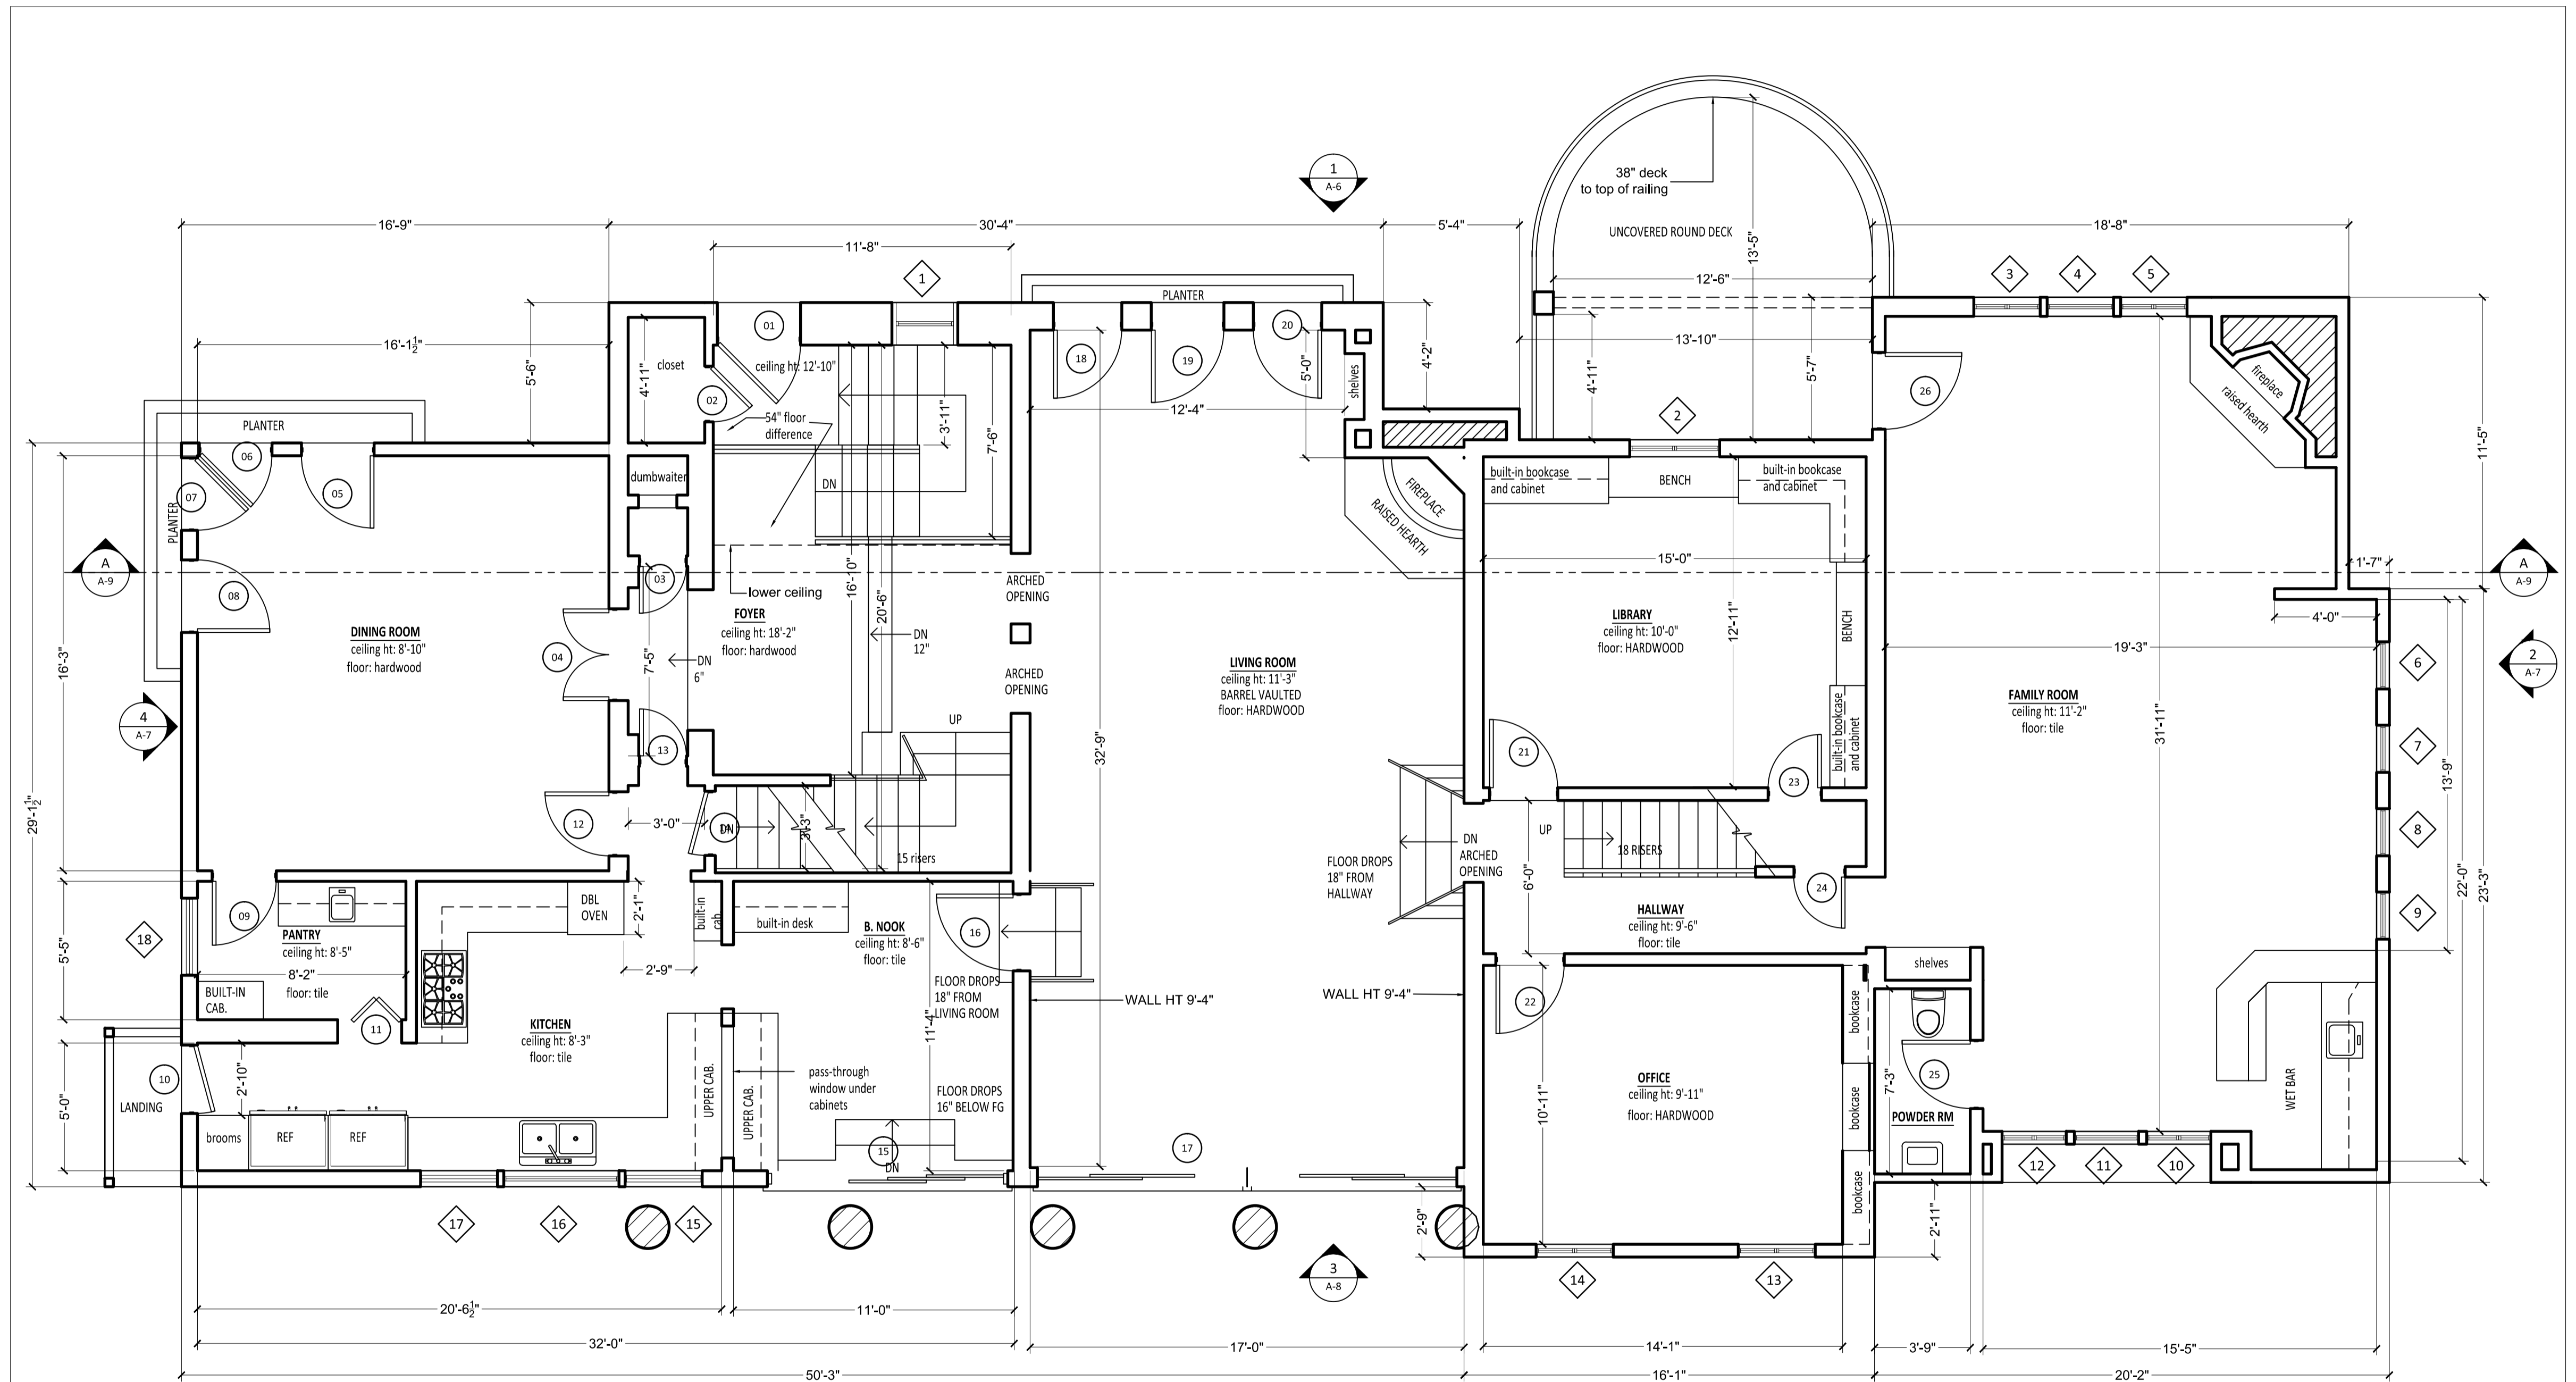

MARK	WINDOW SIZE		Type	NOTES
	Width	HEIGHT		
1	2'-3"	2'-6"	CASEMENT	---
2	3'-6"	4'-6"	CASEMENT - DOUBLE	---
3	2'-7"	6'-1"	CASEMENT - DOUBLE	---
4	2'-7"	6'-1"	FIXED	---
5	2'-7"	6'-1"	CASEMENT - DOUBLE	---
6	1'-10"	1'-8"	FIXED	---
7	1'-10"	1'-8"	FIXED	---
8	1'-10"	1'-8"	FIXED	---
9	1'-10"	1'-8"	FIXED	---
10	2'-6"	6'-1"	CASEMENT - DOUBLE	---
11	2'-6"	6'-1"	FIXED	---
12	2'-6"	6'-1"	CASEMENT - DOUBLE	---
13	3'-0"	3'-6"	CASEMENT - DOUBLE	---
14	3'-0"	3'-6"	CASEMENT - DOUBLE	---
15	3'-0"	3'-6"	JALOUSIE	---
16	4'-6"	3'-6"	FIXED	---
17	3'-0"	3'-6"	JALOUSIE	---
18	3'-0"	3'-4"	JALOUSIE	---
19	1'-6"	2'-6"	JALOUSIE	---
20	1'-6"	2'-6"	JALOUSIE	---
21	1'-6"	2'-6"	JALOUSIE	---
22	1'-6"	2'-6"	JALOUSIE	---
23	1'-6"	2'-6"	CASEMENT - DOUBLE	---
24	4'-0"	6'-6"	CASEMENT - DOUBLE	---
25	4'-0"	6'-6"	CASEMENT - DOUBLE	---
26	2'-4"	2'-0"	SLIDING	---
27	2'-4"	2'-0"	SLIDING	---
28	2'-4"	2'-0"	SLIDING	---
29	3'-4"	3'-4"	CASEMENT - DOUBLE	---
30	3'-4"	3'-4"	CASEMENT - DOUBLE	---
31	2'-6"	3'-4"	CASEMENT - DOUBLE	---
32	2'-1"	3'-10"	FIXED	---
33	4'-0"	3'-10"	CASEMENT - DOUBLE	---
34	2'-6"	3'-4"	CASEMENT - DOUBLE	---
35	2'-6"	3'-4"	CASEMENT - DOUBLE	---
36	1'-10"	3'-2"	FIXED	---
37	3'-0"	2'-0"	HOPPER	---
38	3'-0"	2'-0"	HOPPER	---
39	2'-6"	3'-0"	CASEMENT	---
40	2'-6"	3'-0"	CASEMENT	---
41	2'-0"	4'-0"	CASEMENT	---
42	1'-5"	1'-6"	OPENING ONLY-NO GLASS	---
43	1'-5"	1'-6"	OPENING ONLY-NO GLASS	---
44	1'-5"	1'-6"	OPENING ONLY-NO GLASS	---
45	1'-5"	1'-6"	OPENING ONLY-NO GLASS	---
46	1'-5"	1'-6"	OPENING ONLY-NO GLASS	---
47	11"	11"	OPENING ONLY-NO GLASS	---
48	11"	11"	OPENING ONLY-NO GLASS	---
49	11"	11"	OPENING ONLY-NO GLASS	---

MAIN FLOOR PLAN