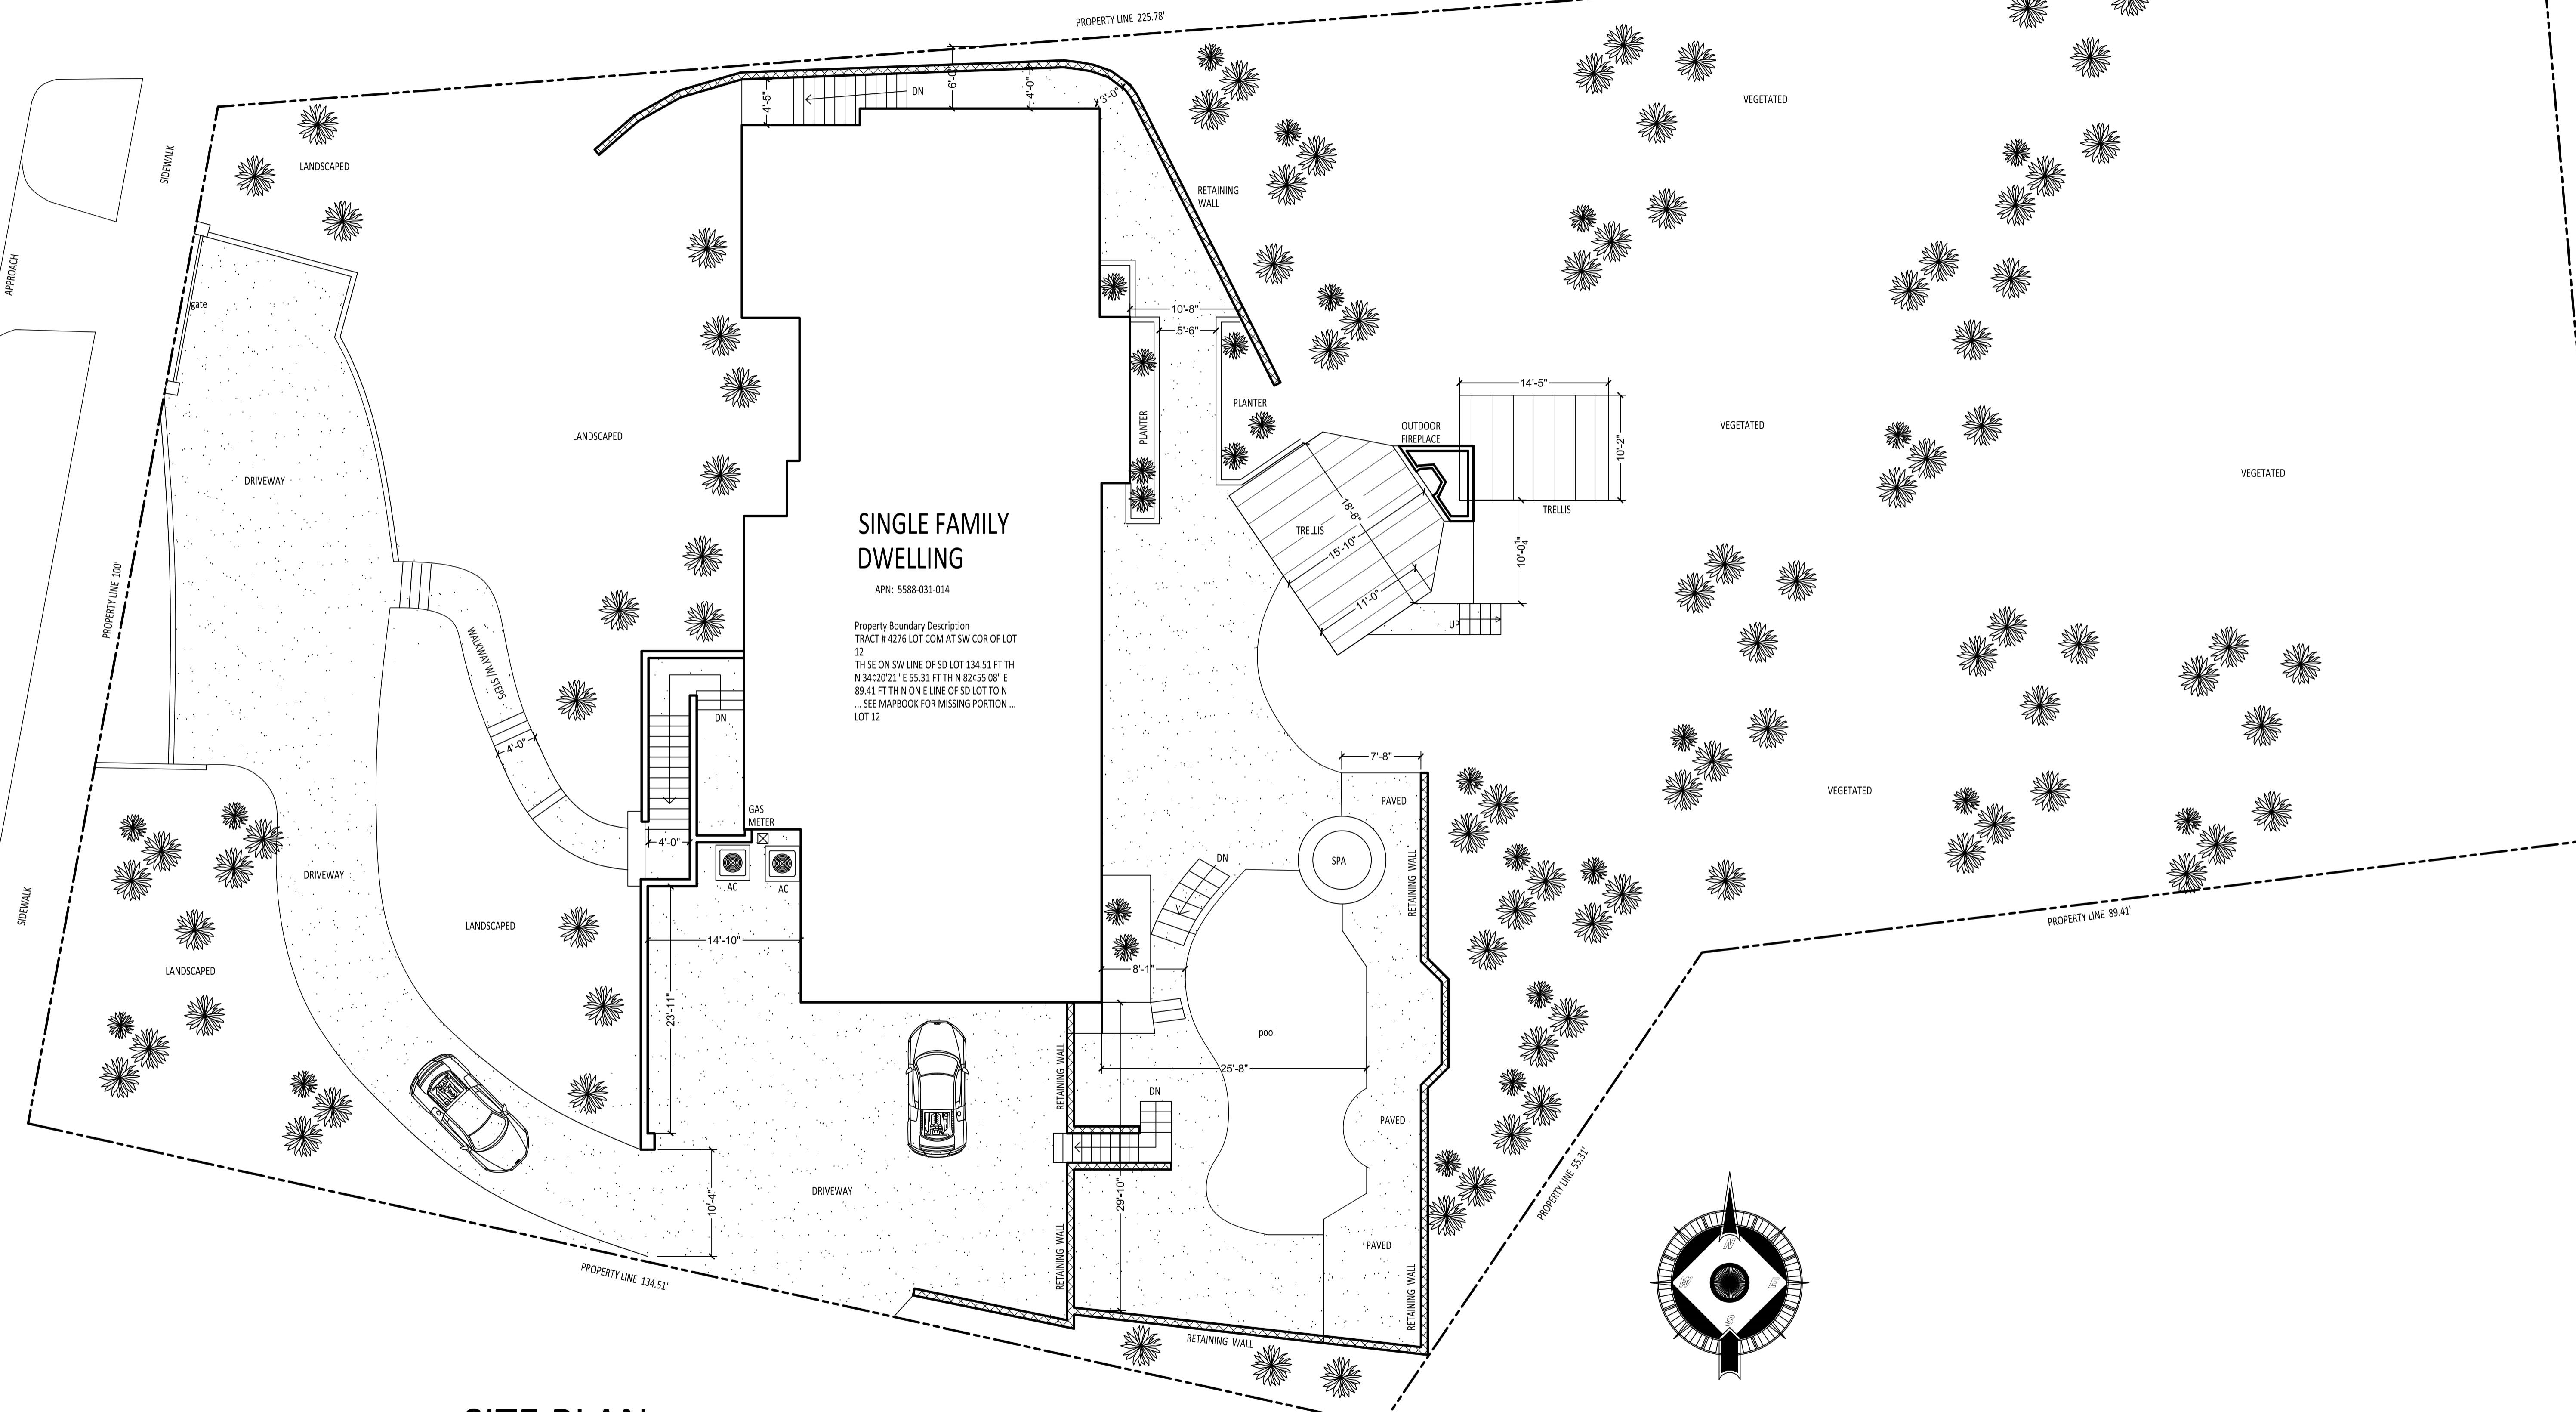

ABERDEEN AVE

SINGLE FAMILY DWELLING

APN: 5588-031-014

Property Boundary Description
 TRACT # 4276 LOT COM AT SW COR OF LOT 12
 TH SE ON SW LINE OF SD LOT 134.51 FT TH
 N 34°20'21" E 55.31 FT TH N 82°55'08" E
 89.41 FT TH N ON E LINE OF SD LOT TO N
 ... SEE MAPBOOK FOR MISSING PORTION ...
 LOT 12