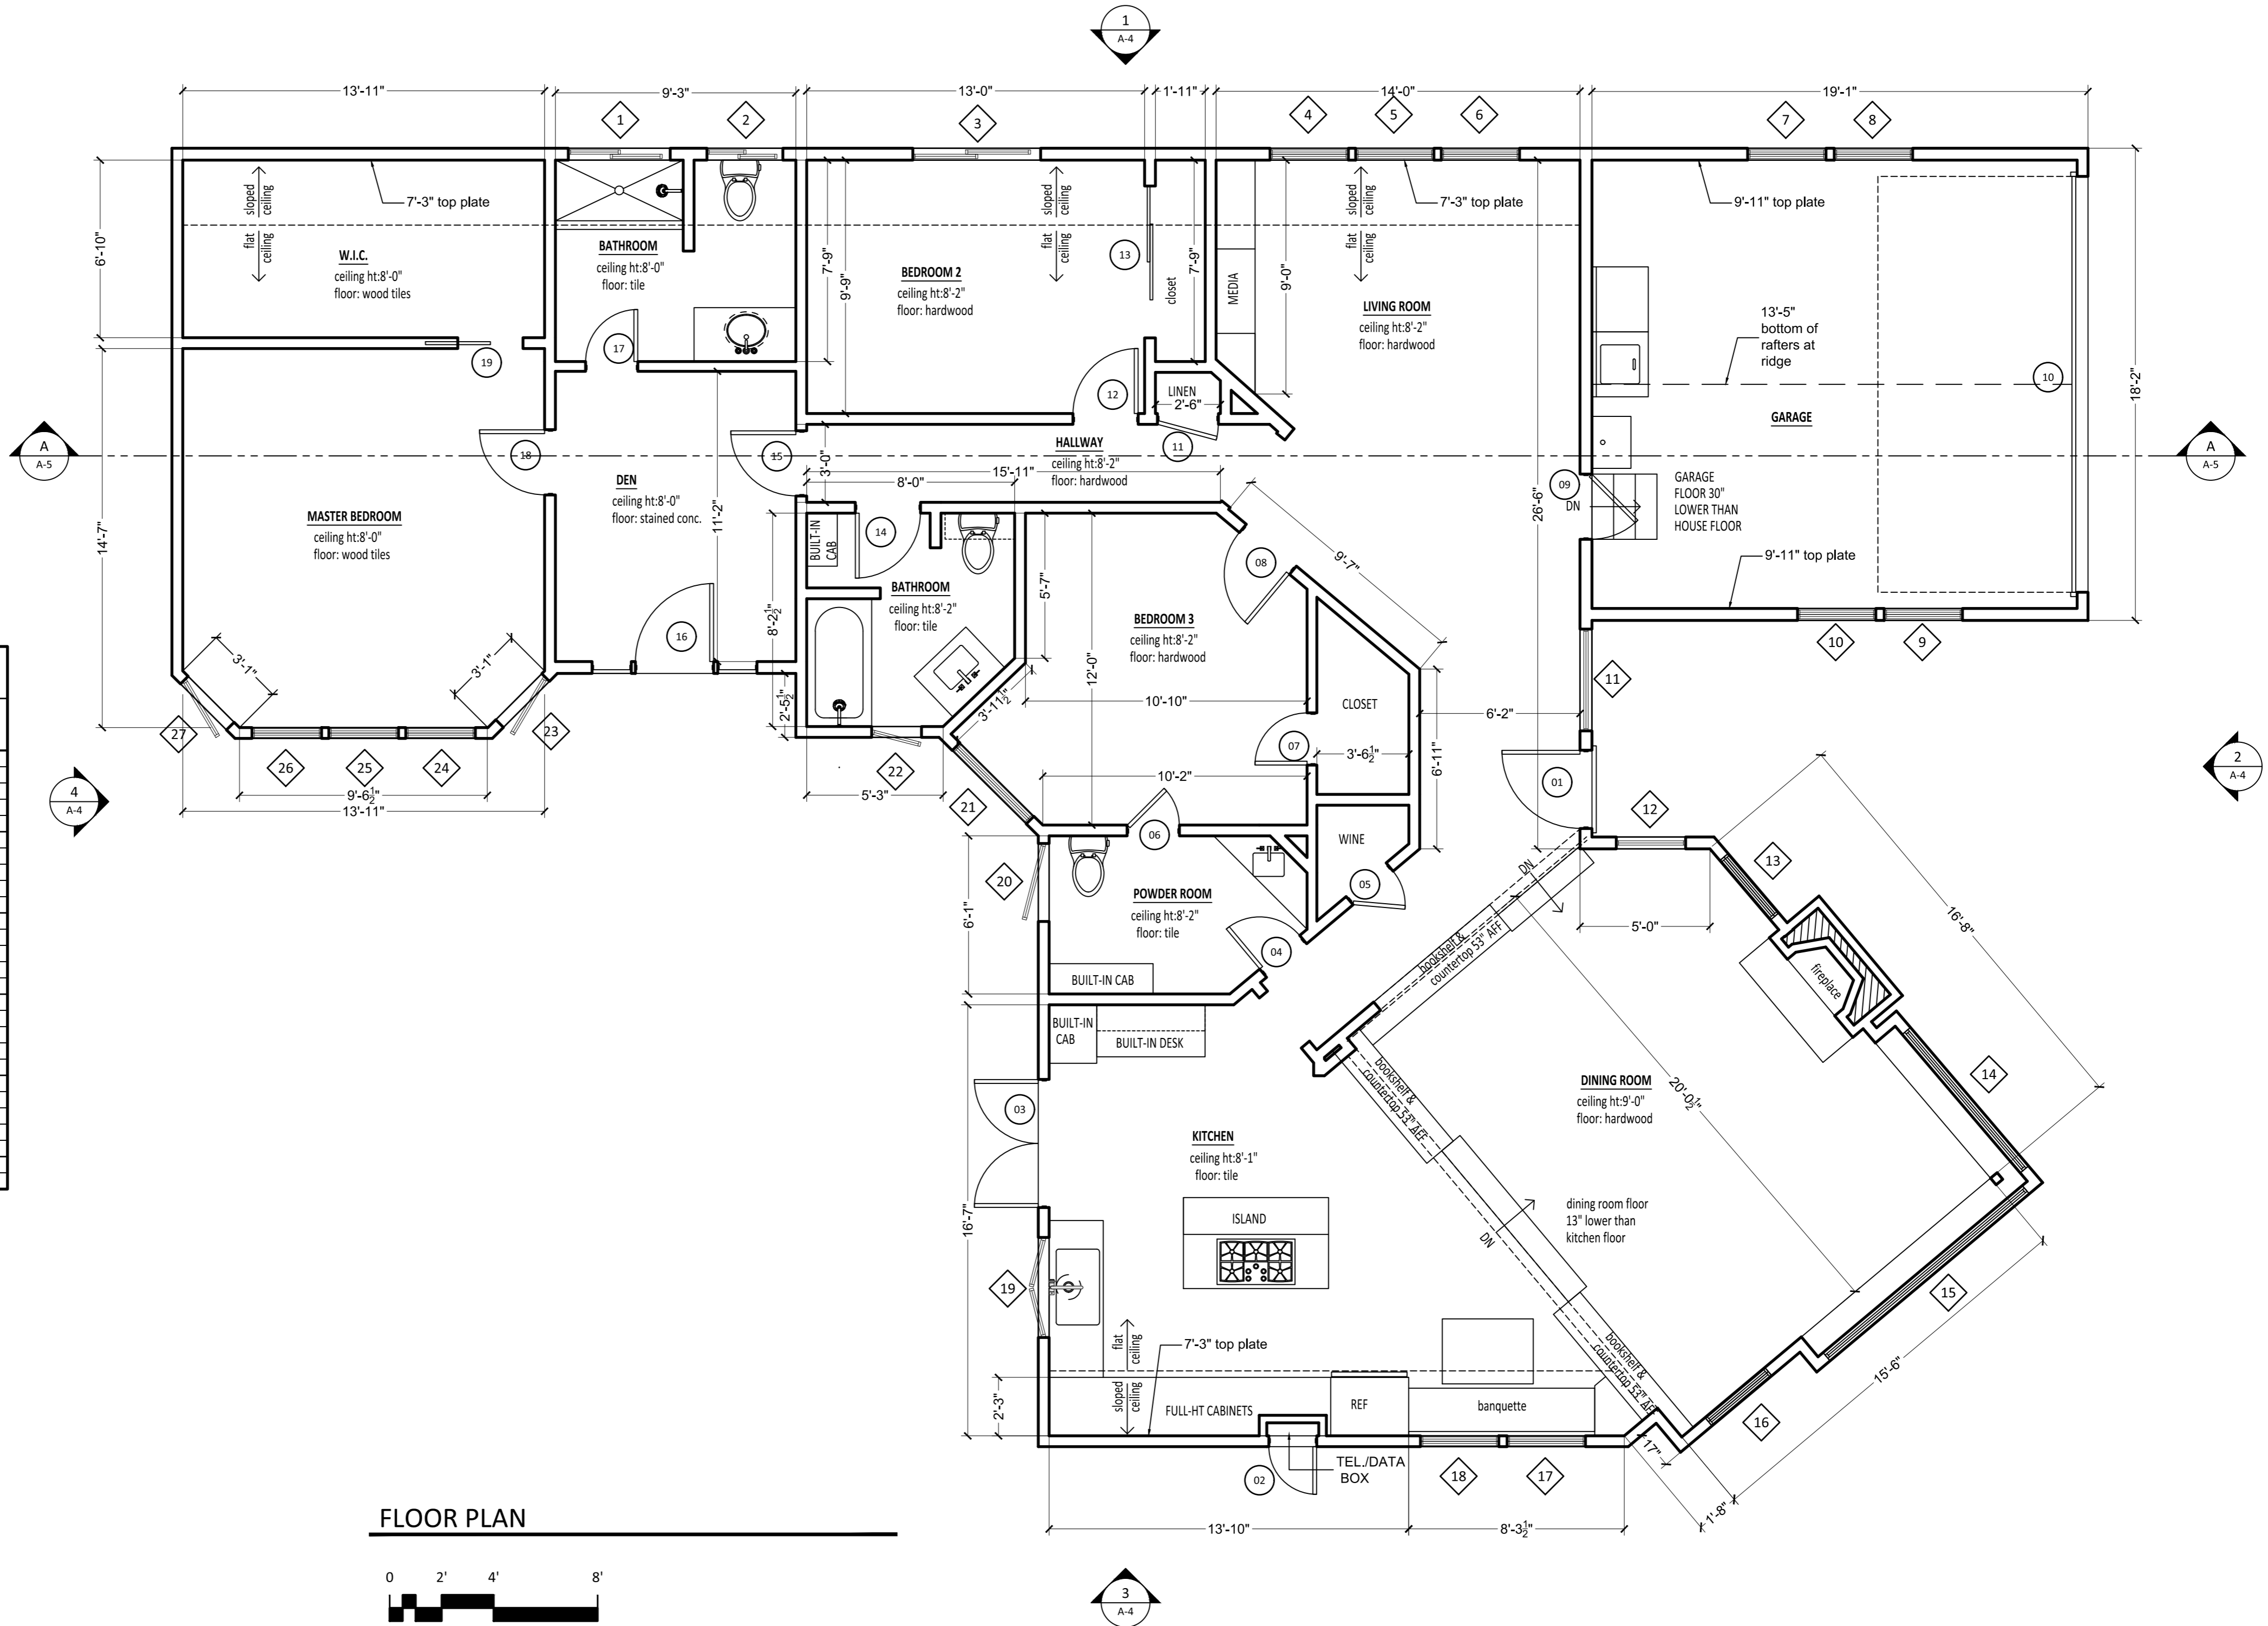

DOOR SCHEDULE				
MARK	DOOR SIZE		Type	NOTES
	WD	HGT		
1	3'-0"	6'-8"	HINGED SINGLE	---
2	1'-10"	6'-8"	HINGED SINGLE	---
3	4'-11"	6'-8"	FRENCH DOORS	---
4	2'-0"	6'-8"	SWING SINGLE	---
5	2'-0"	6'-8"	SWING SINGLE	---
6	2'-0"	6'-8"	SWING SINGLE	---
7	2'-0"	6'-8"	SWING SINGLE	---
8	2'-6"	6'-8"	SWING SINGLE	---
9	2'-6"	6'-8"	SWING SINGLE	---
11	2'-4"	6'-8"	SWING SINGLE	---
12	2'-6"	6'-8"	SWING SINGLE	---
13	5'-10"	6'-8"	SLIDING - DOUBLE	---
14	2'-6"	6'-8"	SWING SINGLE	---
15	2'-6"	6'-8"	SWING SINGLE	---
16	3'-0"	6'-8"	SWING SINGLE	---
17	2'-0"	6'-8"	SWING SINGLE	---
18	2'-6"	6'-8"	SWING SINGLE	---
19	2'-6"	6'-8"	POCKET - SINGLE	---

WINDOW SCHEDULE				
MARK	SIZE		Type	NOTES
	Width	HEIGHT		
1	3'-11"	11"	SLIDING	---
2	2'-11"	2'-11"	SLIDING	---
3	4'-11"	3'-11"	SLIDING	---
4	3'-0"	3'-0"	SINGLE HUNG	---
5	3'-0"	3'-0"	SINGLE HUNG	---
6	3'-0"	3'-0"	SINGLE HUNG	---
7	3'-0"	3'-0"	SINGLE HUNG	---
8	3'-0"	3'-0"	SINGLE HUNG	---
9	3'-0"	3'-0"	SINGLE HUNG	---
10	3'-0"	3'-0"	SINGLE HUNG	---
11	3'-11"	5'-11"	FIXED	---
12	2'-8"	2'-8"	FIXED	---
13	3'-0"	4'-0"	SINGLE HUNG	---
14	7'-0"	4'-0"	FIXED	---
15	10'-0"	4'-0"	FIXED	---
16	3'-0"	4'-0"	SINGLE HUNG	---
17	3'-0"	3'-0"	SINGLE HUNG	---
18	3'-0"	3'-0"	SINGLE HUNG	---
19	3'-10"	3'-6"	CASEMENT - DOUBLE	---
20	3'-0"	3'-0"	CASEMENT	---
21	4'-0"	4'-0"	SINGLE HUNG	---
22	1'-11"	2'-5"	CASEMENT	---
23	2'-6"	4'-0"	SINGLE HUNG	---
24	2'-8"	4'-0"	SINGLE HUNG	---
25	2'-8"	4'-0"	SINGLE HUNG	---
26	2'-8"	4'-0"	SINGLE HUNG	---
27	2'-6"	4'-0"	CASEMENT	---

FLOOR PLAN

ROOF PLAN