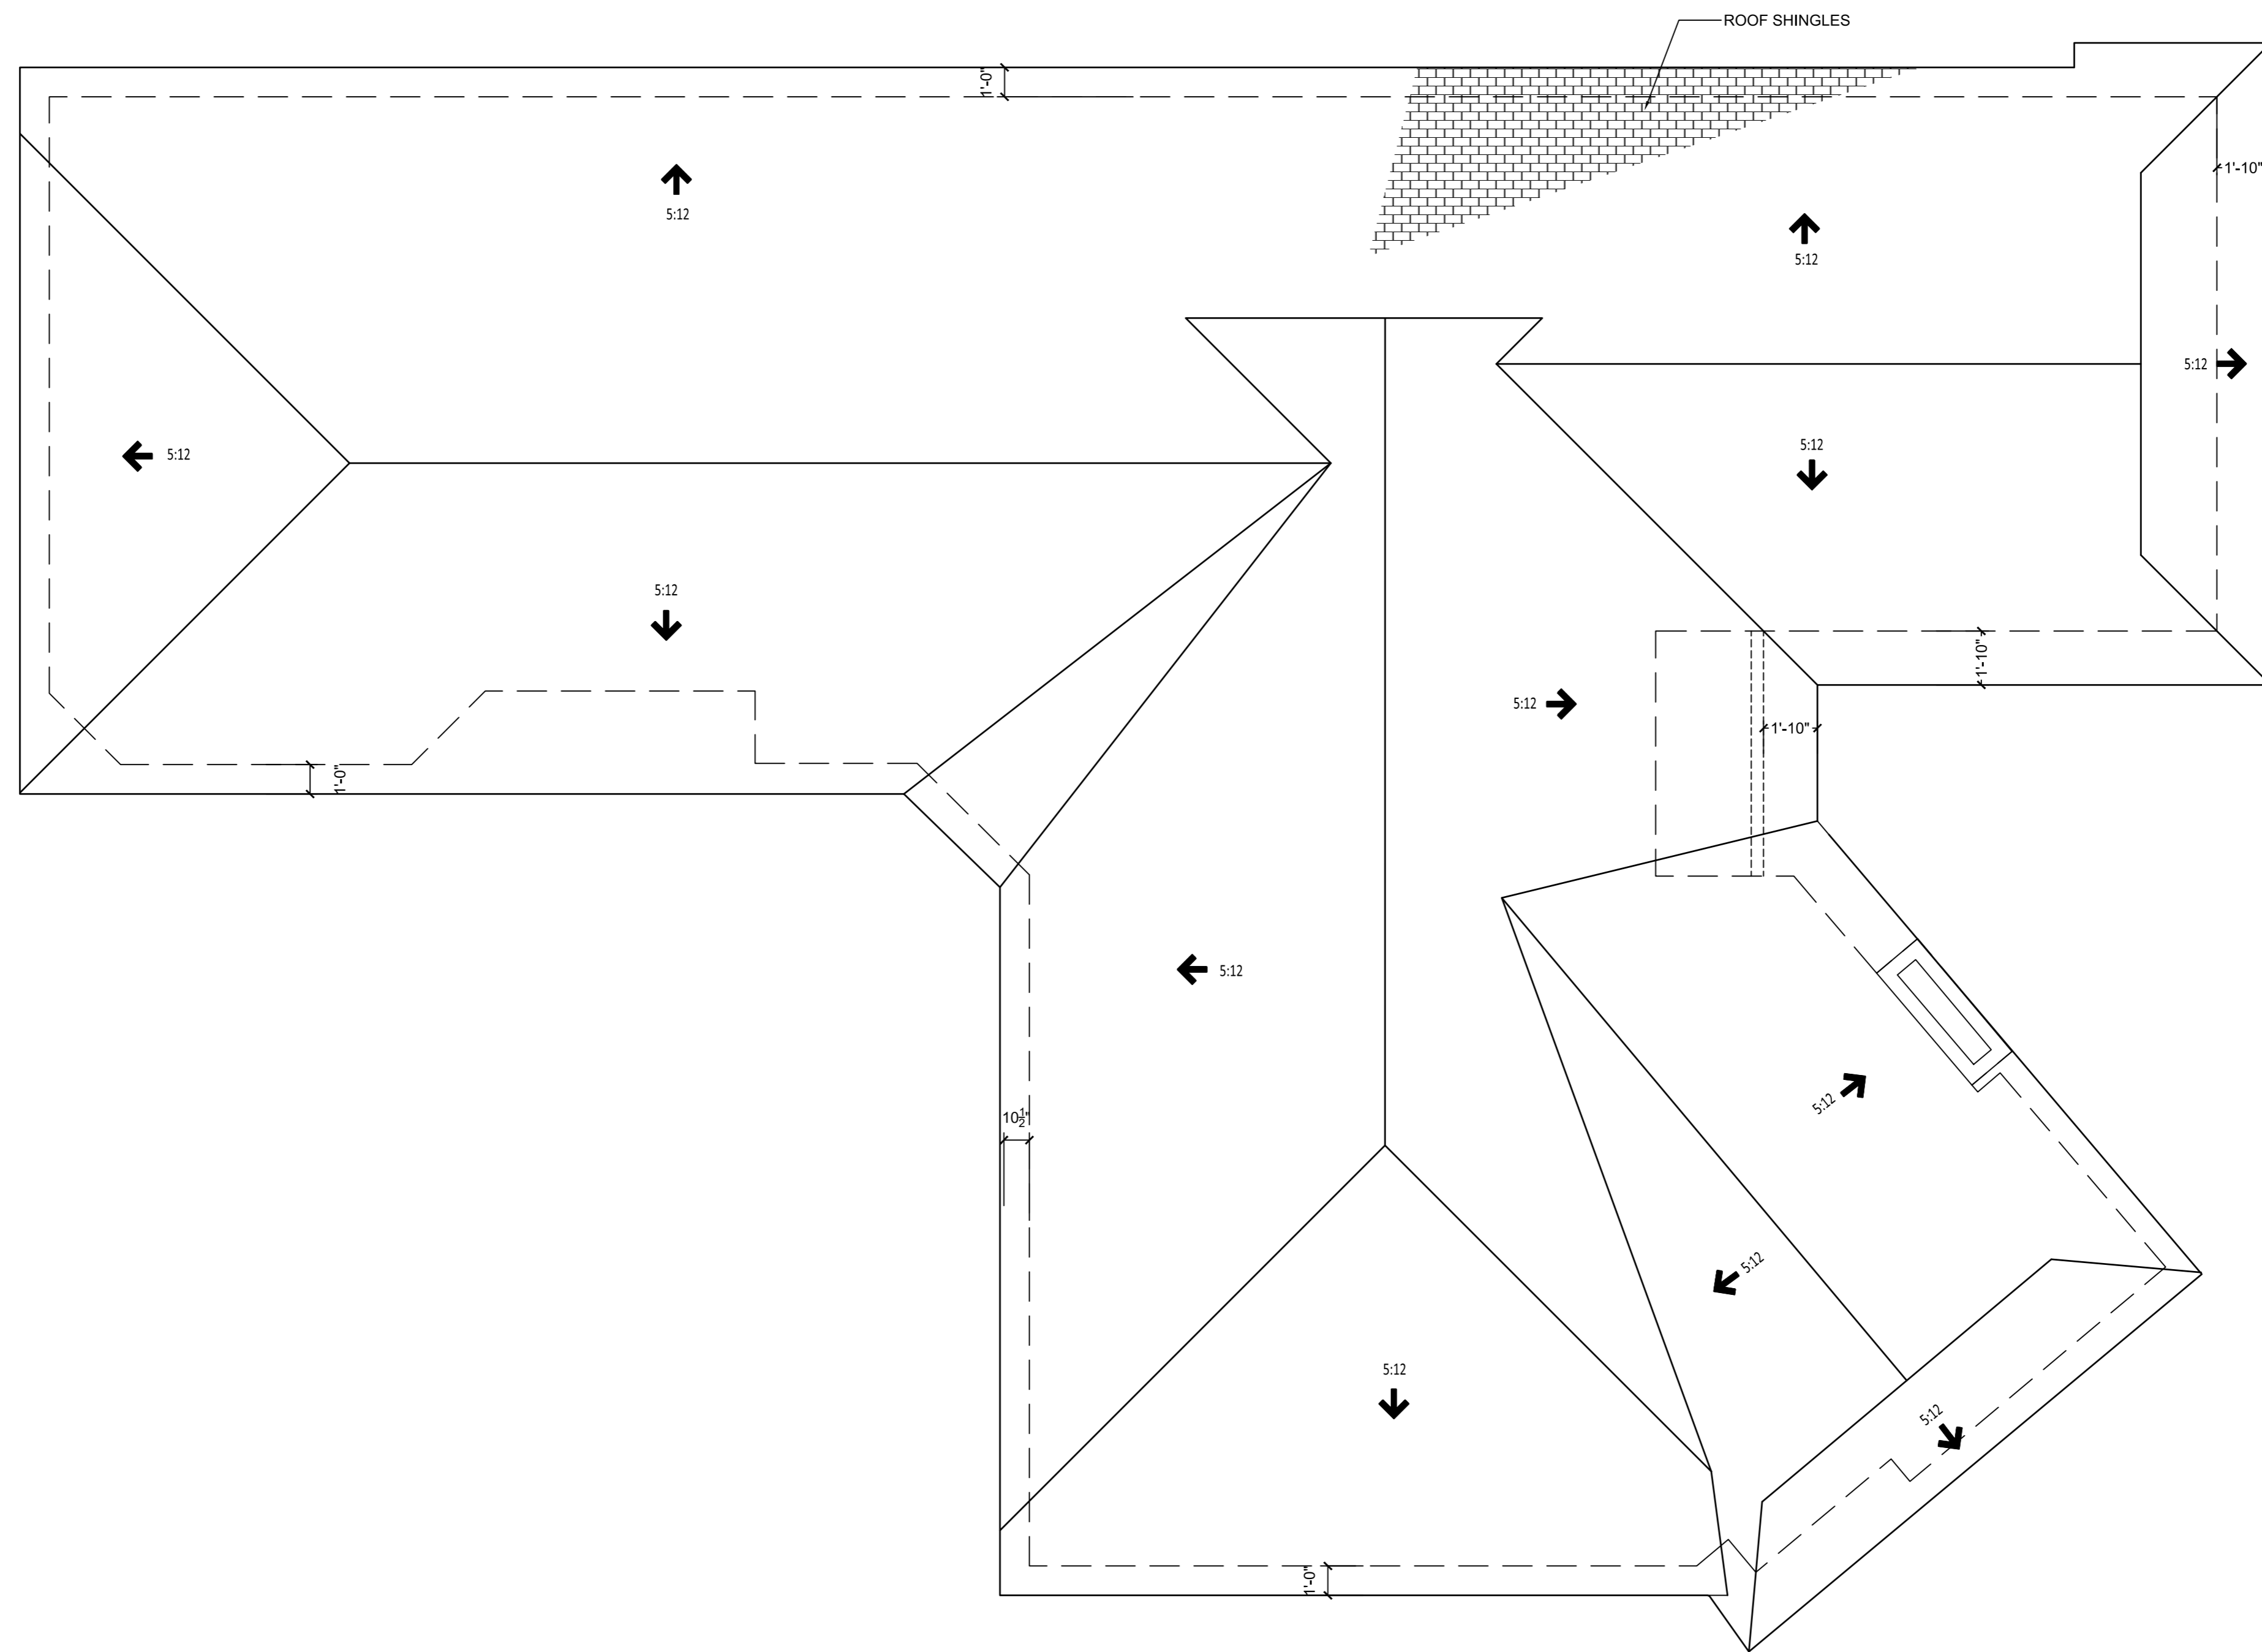

DOOR SCHEDULE				
MARK	DOOR SIZE		Type	NOTES
	WD	HGT		
1	3'-0"	6'-8"	HINGED SINGLE	---
2	1'-10"	6'-8"	HINGED SINGLE	---
3	4'-11"	6'-8"	FRENCH DOORS	---
4	2'-0"	6'-8"	SWING SINGLE	---
5	2'-0"	6'-8"	SWING SINGLE	---
6	2'-0"	6'-8"	SWING SINGLE	---
7	2'-0"	6'-8"	SWING SINGLE	---
8	2'-6"	6'-8"	SWING SINGLE	---
9	2'-6"	6'-8"	SWING SINGLE	---
11	2'-4"	6'-8"	SWING SINGLE	---
12	2'-6"	6'-8"	SWING SINGLE	---
13	5'-10"	6'-8"	SLIDING - DOUBLE	---
14	2'-6"	6'-8"	SWING SINGLE	---
15	2'-6"	6'-8"	SWING SINGLE	---
16	3'-0"	6'-8"	SWING SINGLE	---
17	2'-0"	6'-8"	SWING SINGLE	---
18	2'-6"	6'-8"	SWING SINGLE	---
19	2'-6"	6'-8"	POCKET - SINGLE	---

WINDOW SCHEDULE				
MARK	SIZE		Type	NOTES
	Width	HEIGHT		
1	3'-11"	11"	SLIDING	---
2	2'-11"	2'-11"	SLIDING	---
3	4'-11"	3'-11"	SLIDING	---
4	3'-0"	3'-0"	SINGLE HUNG	---
5	3'-0"	3'-0"	SINGLE HUNG	---
6	3'-0"	3'-0"	SINGLE HUNG	---
7	3'-0"	3'-0"	SINGLE HUNG	---
8	3'-0"	3'-0"	SINGLE HUNG	---
9	3'-0"	3'-0"	SINGLE HUNG	---
10	3'-0"	3'-0"	SINGLE HUNG	---
11	3'-11"	5'-11"	FIXED	---
12	2'-8"	2'-8"	FIXED	---
13	3'-0"	4'-0"	SINGLE HUNG	---
14	7'-0"	4'-0"	FIXED	---
15	10'-0"	4'-0"	FIXED	---
16	3'-0"	4'-0"	SINGLE HUNG	---
17	3'-0"	3'-0"	SINGLE HUNG	---
18	3'-0"	3'-0"	SINGLE HUNG	---
19	3'-10"	3'-6"	CASEMENT - DOUBLE	---
20	3'-0"	3'-0"	CASEMENT	---
21	4'-0"	4'-0"	SINGLE HUNG	---
22	1'-11"	2'-5"	CASEMENT	---
23	2'-6"	4'-0"	SINGLE HUNG	---
24	2'-8"	4'-0"	SINGLE HUNG	---
25	2'-8"	4'-0"	SINGLE HUNG	---
26	2'-8"	4'-0"	SINGLE HUNG	---
27	2'-6"	4'-0"	CASEMENT	---

FLOOR PLAN

ROOF PLAN